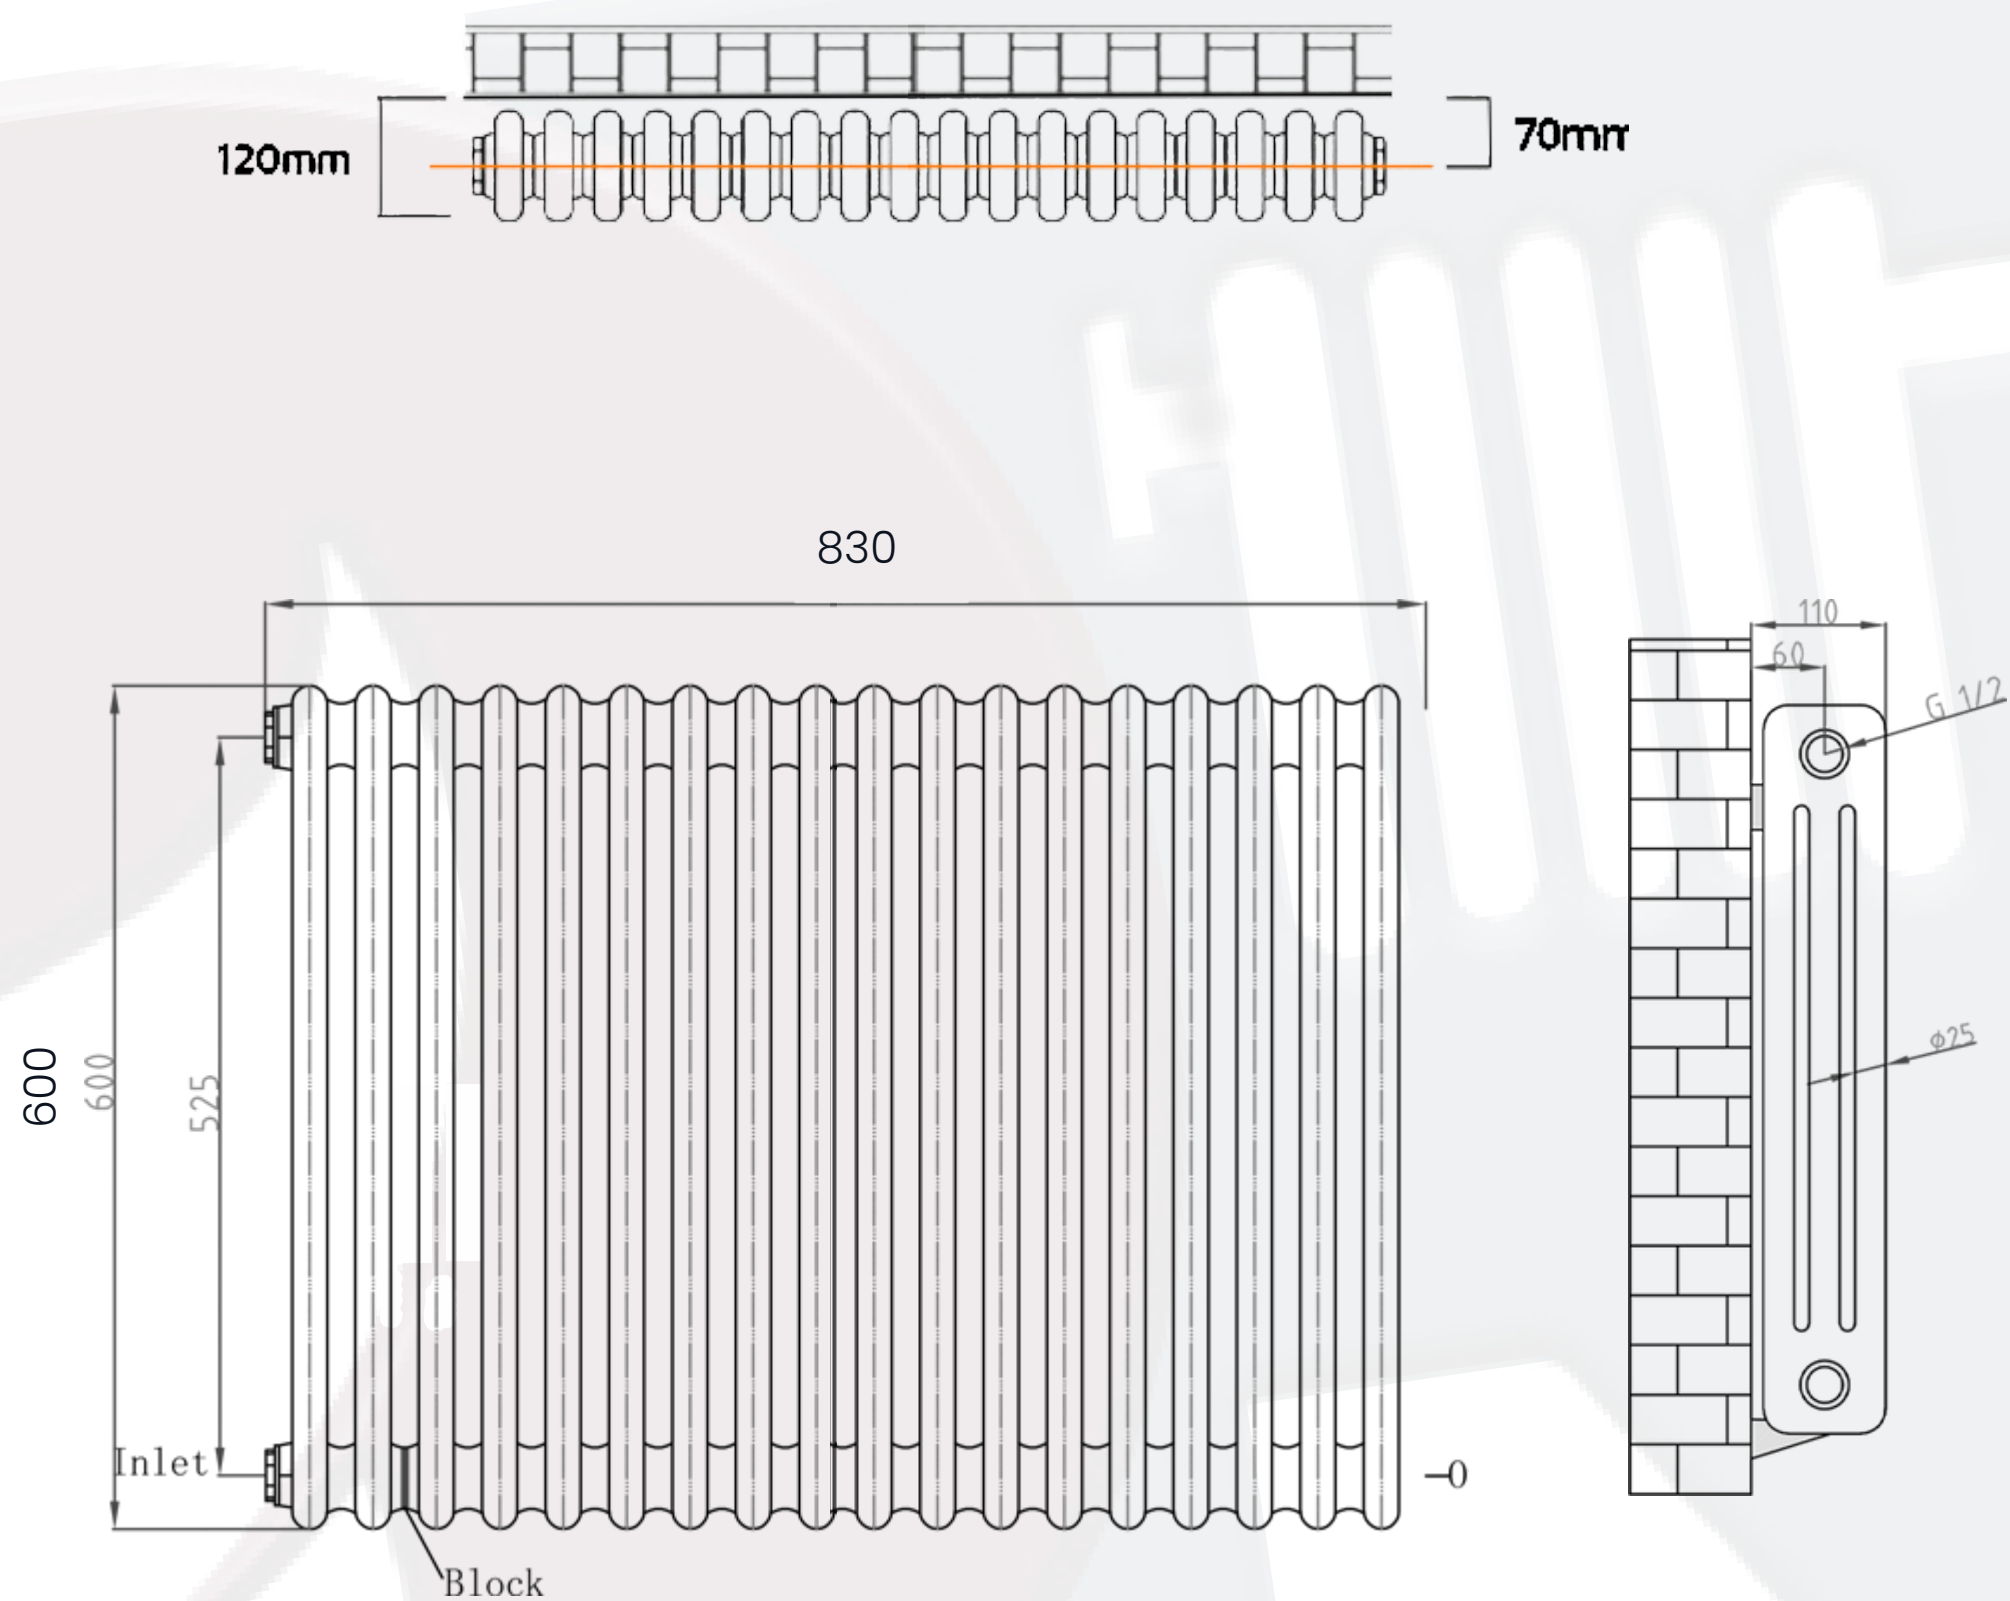

## 600 x 830mm 3 Column Black Designer Radiator

**Height:** 600mm

**No. Of Tubes:** 18

**Colour:** Black

**BTU: @ Delta T50:** 4177mm @ **Delta T60:** 5296mm

**Width:** 830mm

**Water Content:** 830mm

**Watts:** 1224

All Direct Radiators are BOE and pipe centres are the radiator width plus 74mm.

Please note due to manufacturing tolerances pipe centres may vary by +/- 10mm, we recommend that pipe work is not altered until your radiator is on site.