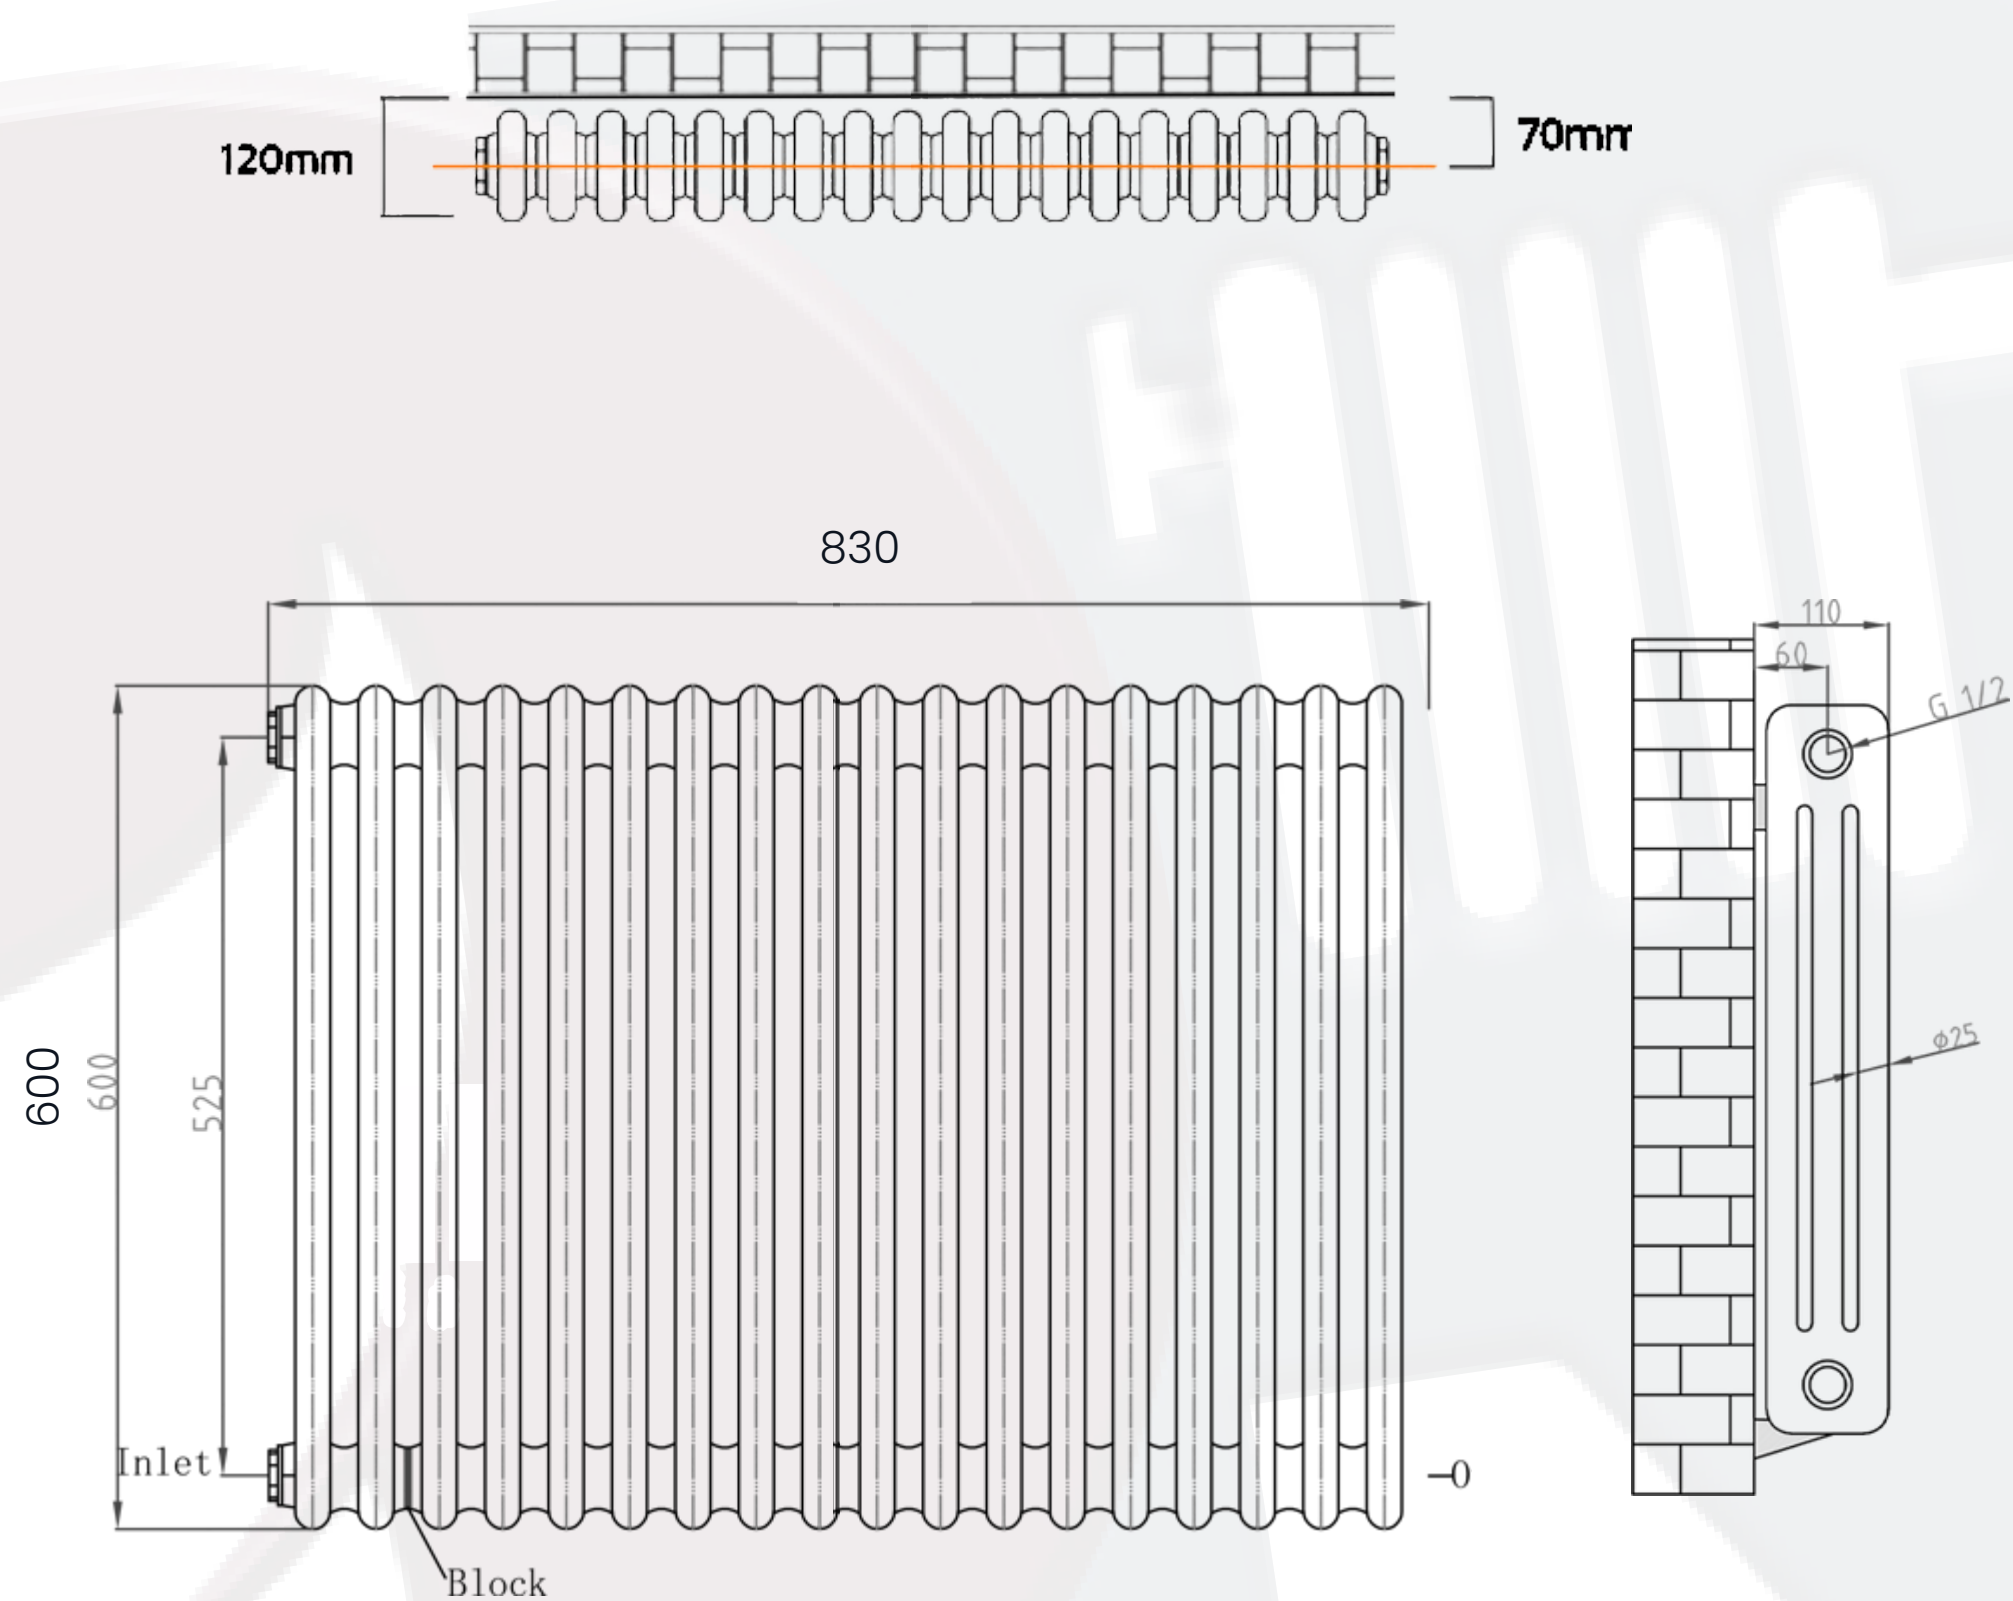

Cotswold Data Sheet

600 x 830mm 3 Column Anthracite Designer Radiator

Height: 600mm
No. Of Tubes: 18
Colour: Anthracite
BTU: @ Delta T50: 4177mm @ **Delta T60:** 5296mm

Width: 830mm
Water Content: 830mm
Watts: 1224

All Direct Radiators are BOE and pipe centres are the radiator width plus 74mm.

Please note due to manufacturing tolerances pipe centres may vary by +/- 10mm, we recommend that pipe work is not altered until your radiator is on site.