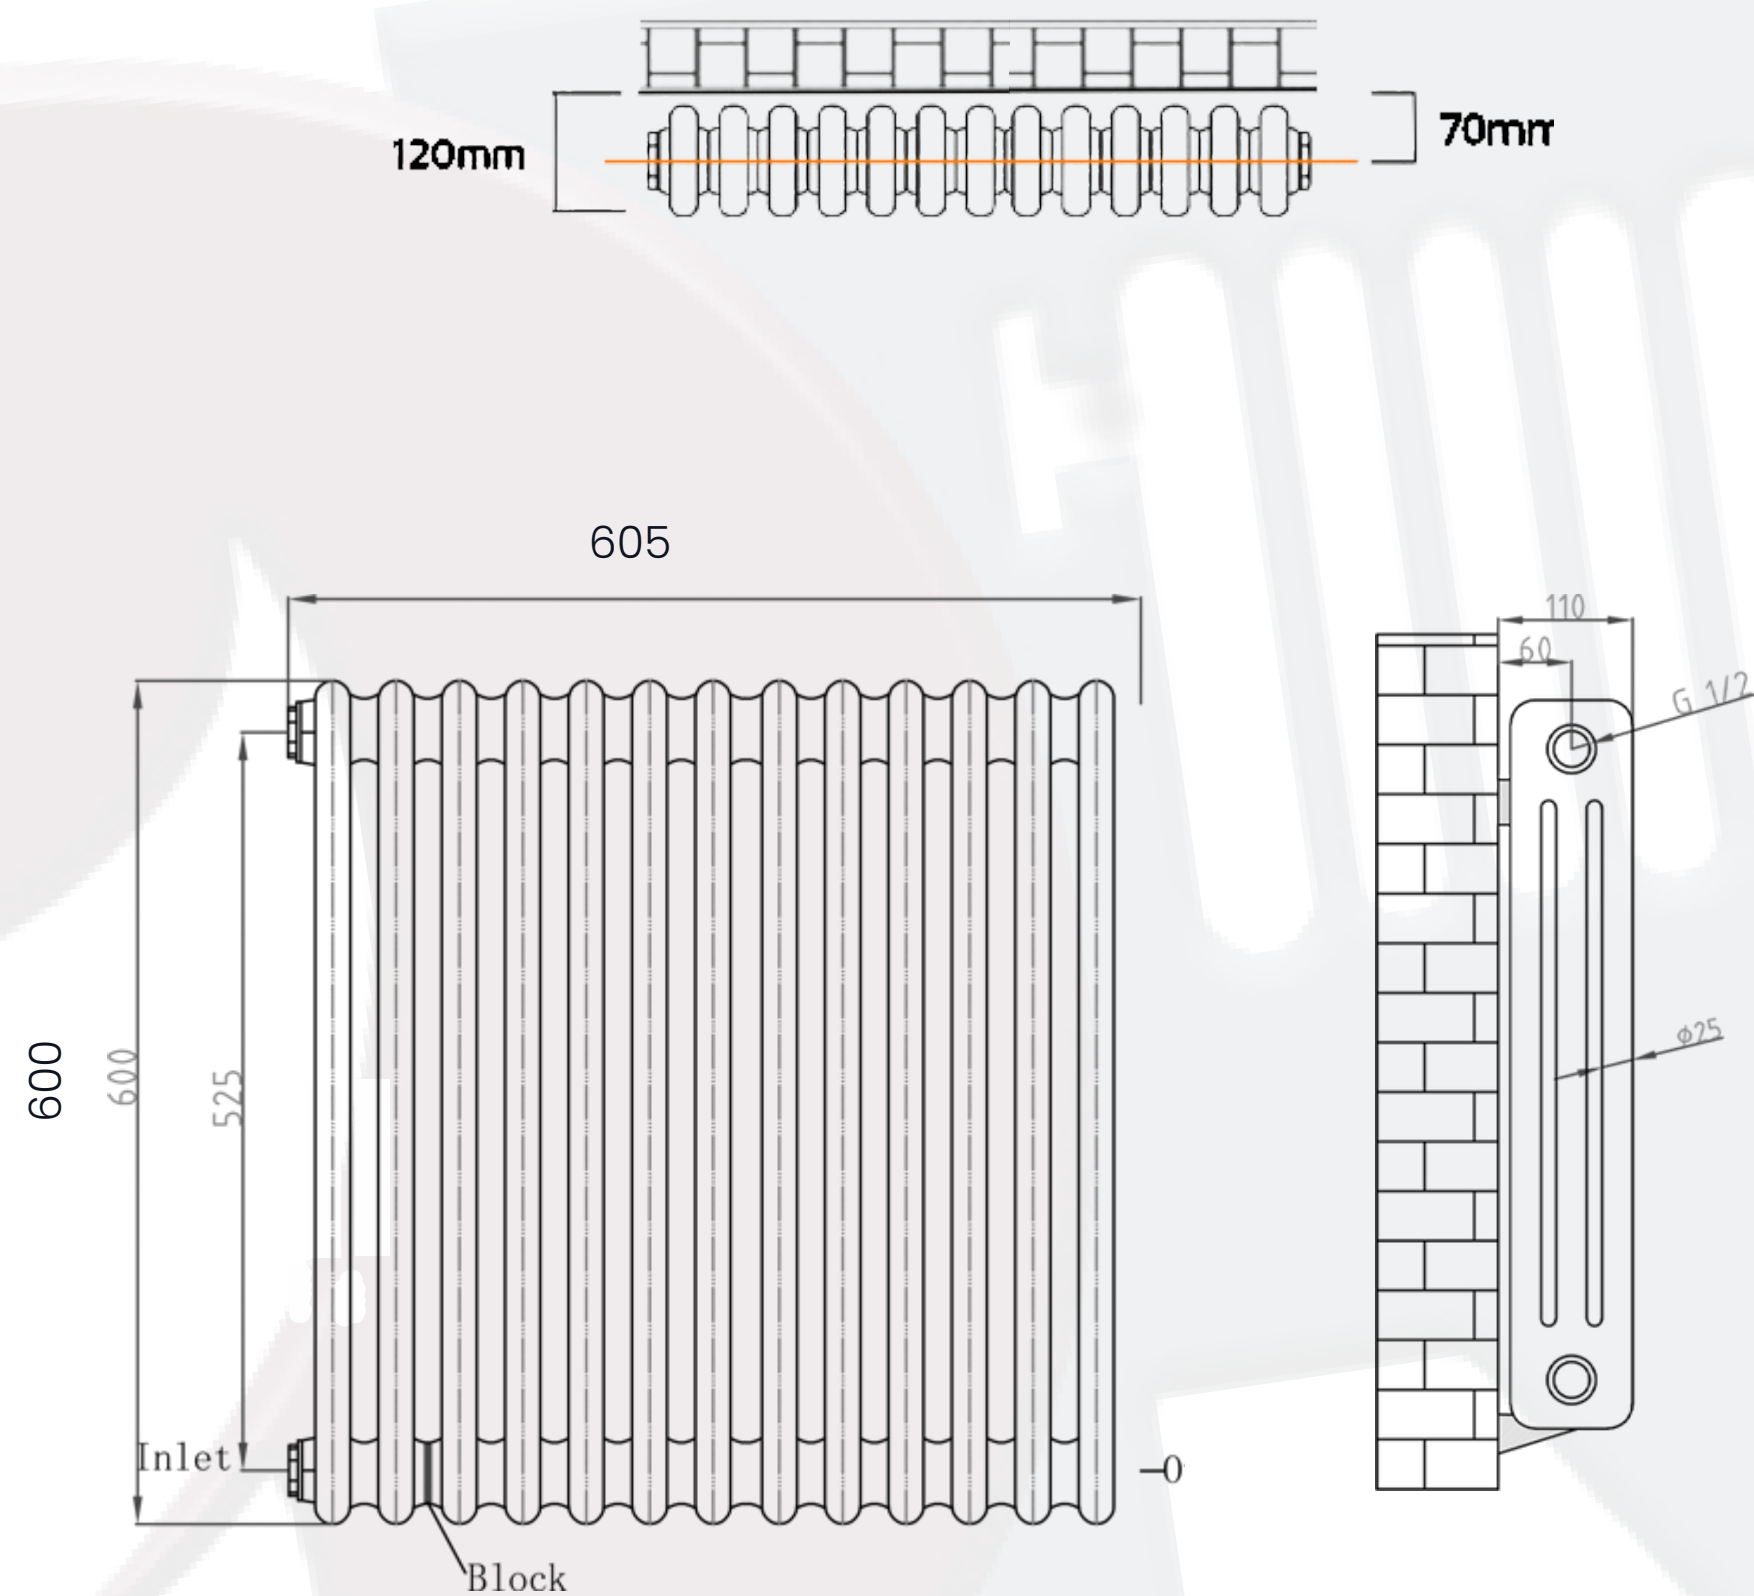

Cotswold Data Sheet

600 x 605mm 3 Column White Designer Radiator

Height: 600mm

No. Of Tubes: 13

Colour: White

BTU: @ Delta T50: 3318mm @ **Delta T60:** 4207mm

Width: 605mm

Water Content: 605mm

Watts: 972

All Direct Radiators are BOE and pipe centres are the radiator width plus 74mm.

Please note due to manufacturing tolerances pipe centres may vary by +/- 10mm, we recommend that pipe work is not altered until your radiator is on site.