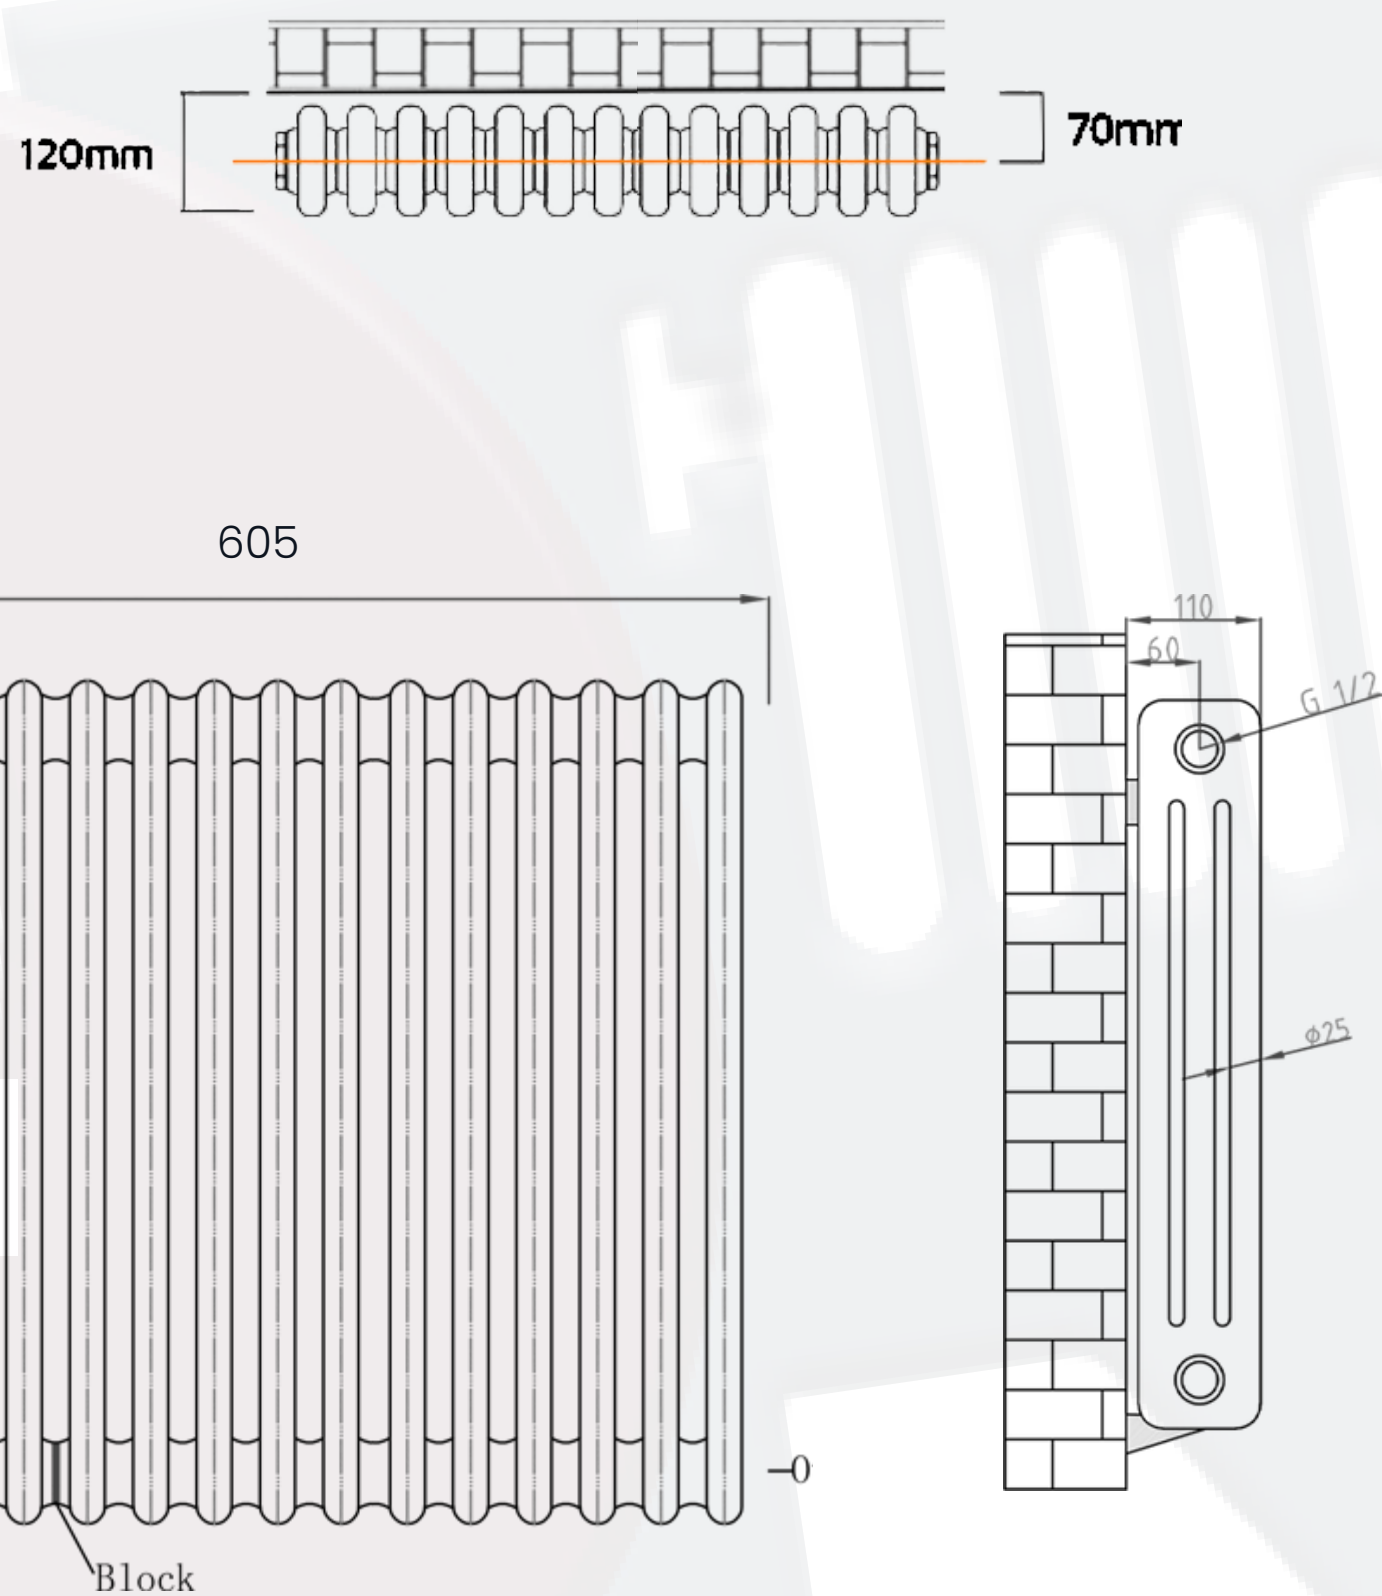

Cotswold Data Sheet

600 x 605mm 3 Column Black Designer Radiator

Height: 600mm

No. Of Tubes: 13

Colour: Black

BTU: @ Delta T50: 3318mm @ **Delta T60:** 4207mm

Width: 605mm

Water Content: 605mm

Watts: 972

All Direct Radiators are BOE and pipe centres are the radiator width plus 74mm.

Please note due to manufacturing tolerances pipe centres may vary by +/- 10mm, we recommend that pipe work is not altered until your radiator is on site.