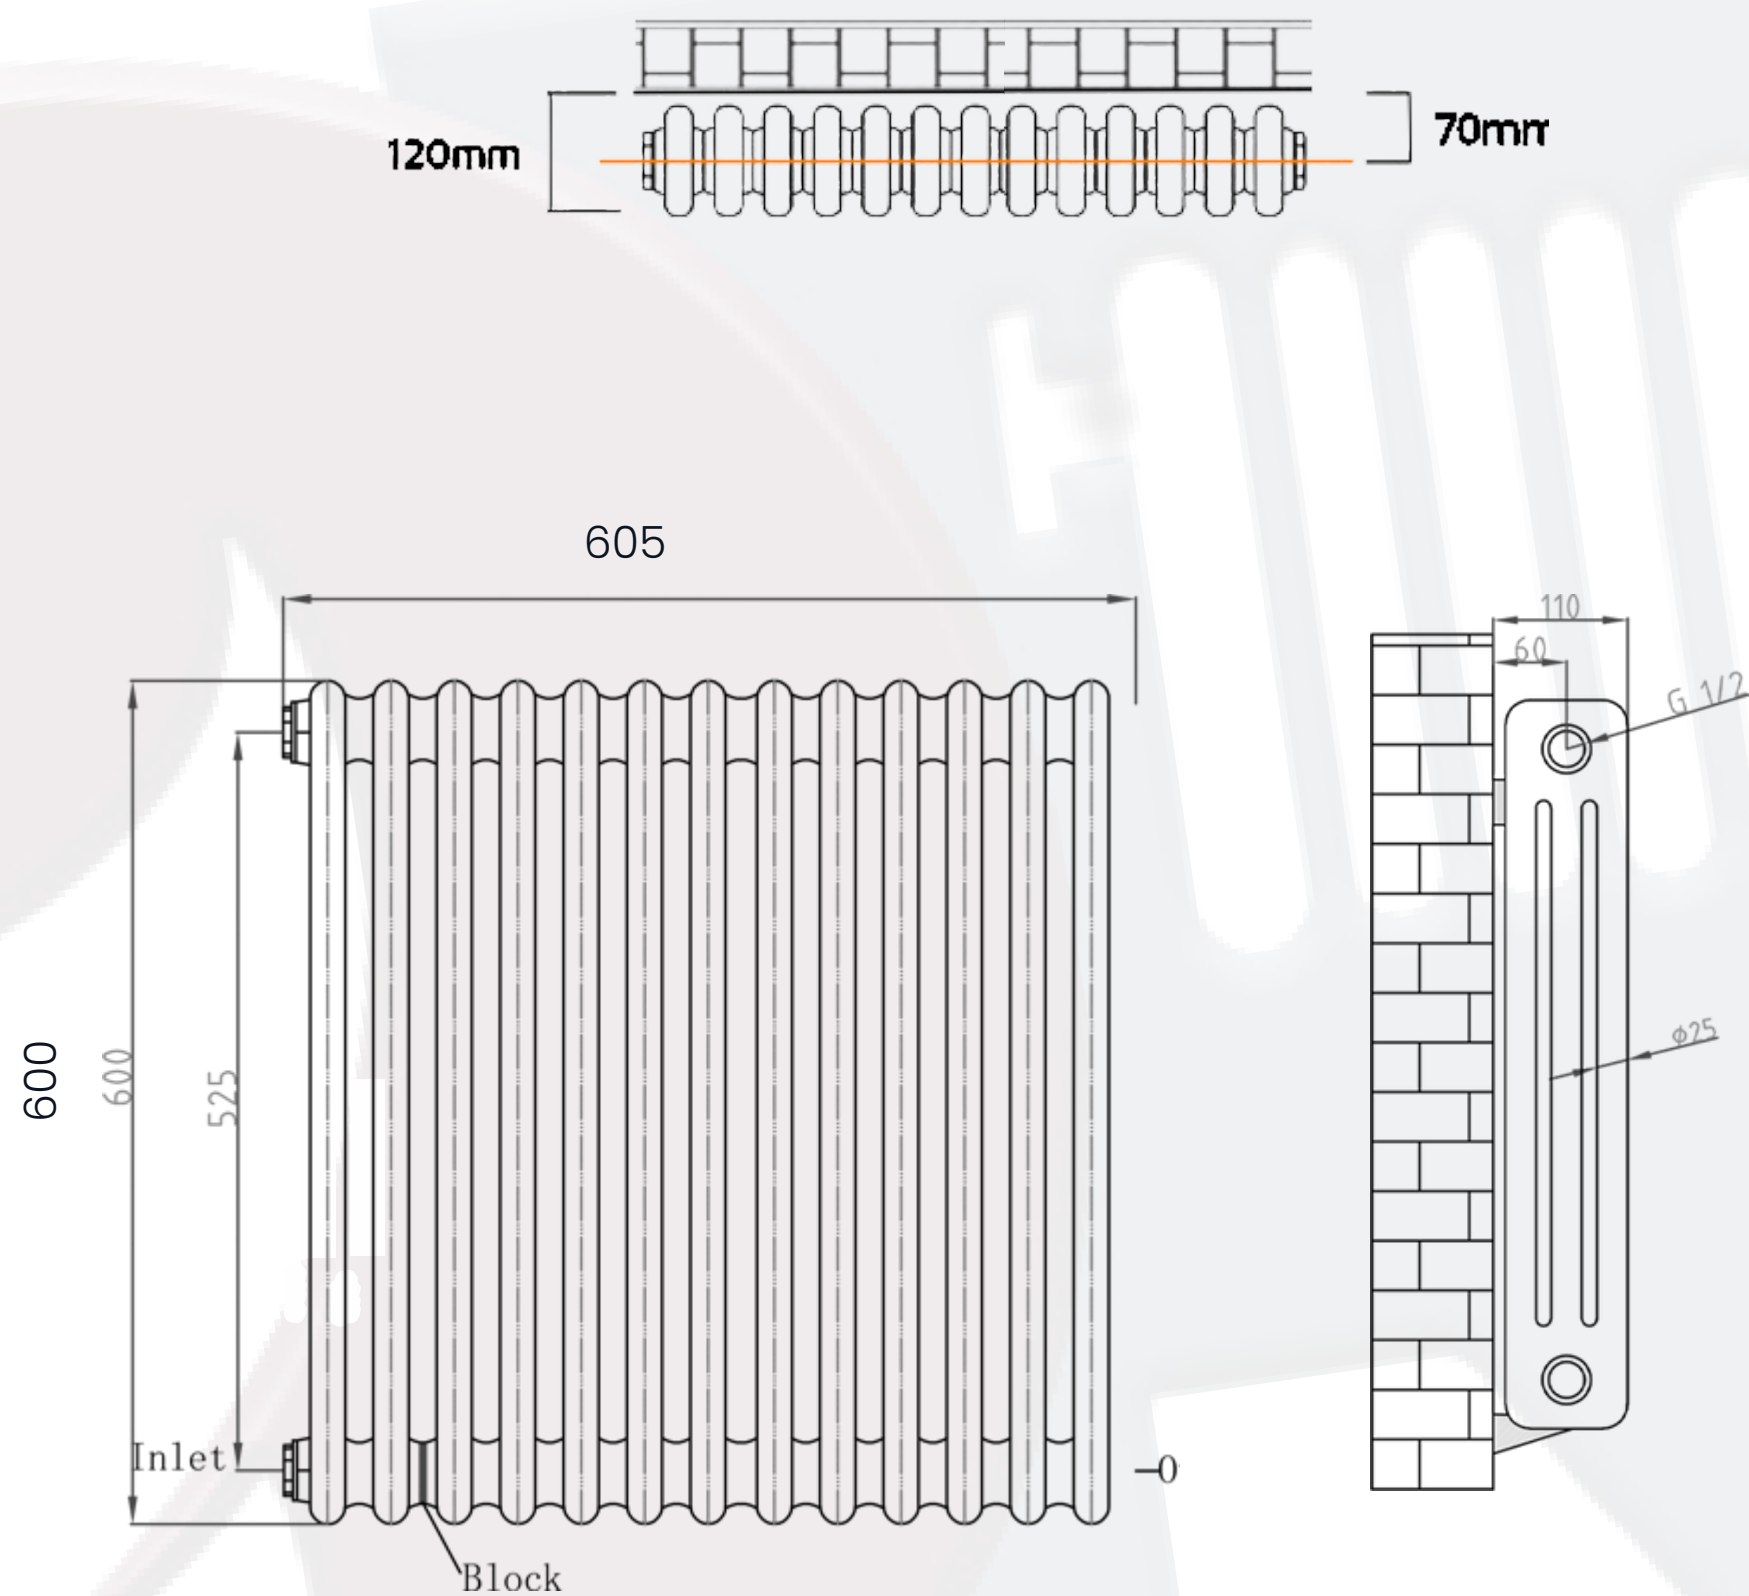

Cotswold Data Sheet

600 x 605mm 3 Column Anthracite Designer Radiator

Height: 600mm
No. Of Tubes: 13
Colour: Anthracite
BTU: @ Delta T50: 3318mm @ **Delta T60:** 4207mm

Width: 605mm
Water Content: 605mm
Watts: 972

All Direct Radiators are BOE and pipe centres are the radiator width plus 74mm.

Please note due to manufacturing tolerances pipe centres may vary by +/- 10mm, we recommend that pipe work is not altered until your radiator is on site.