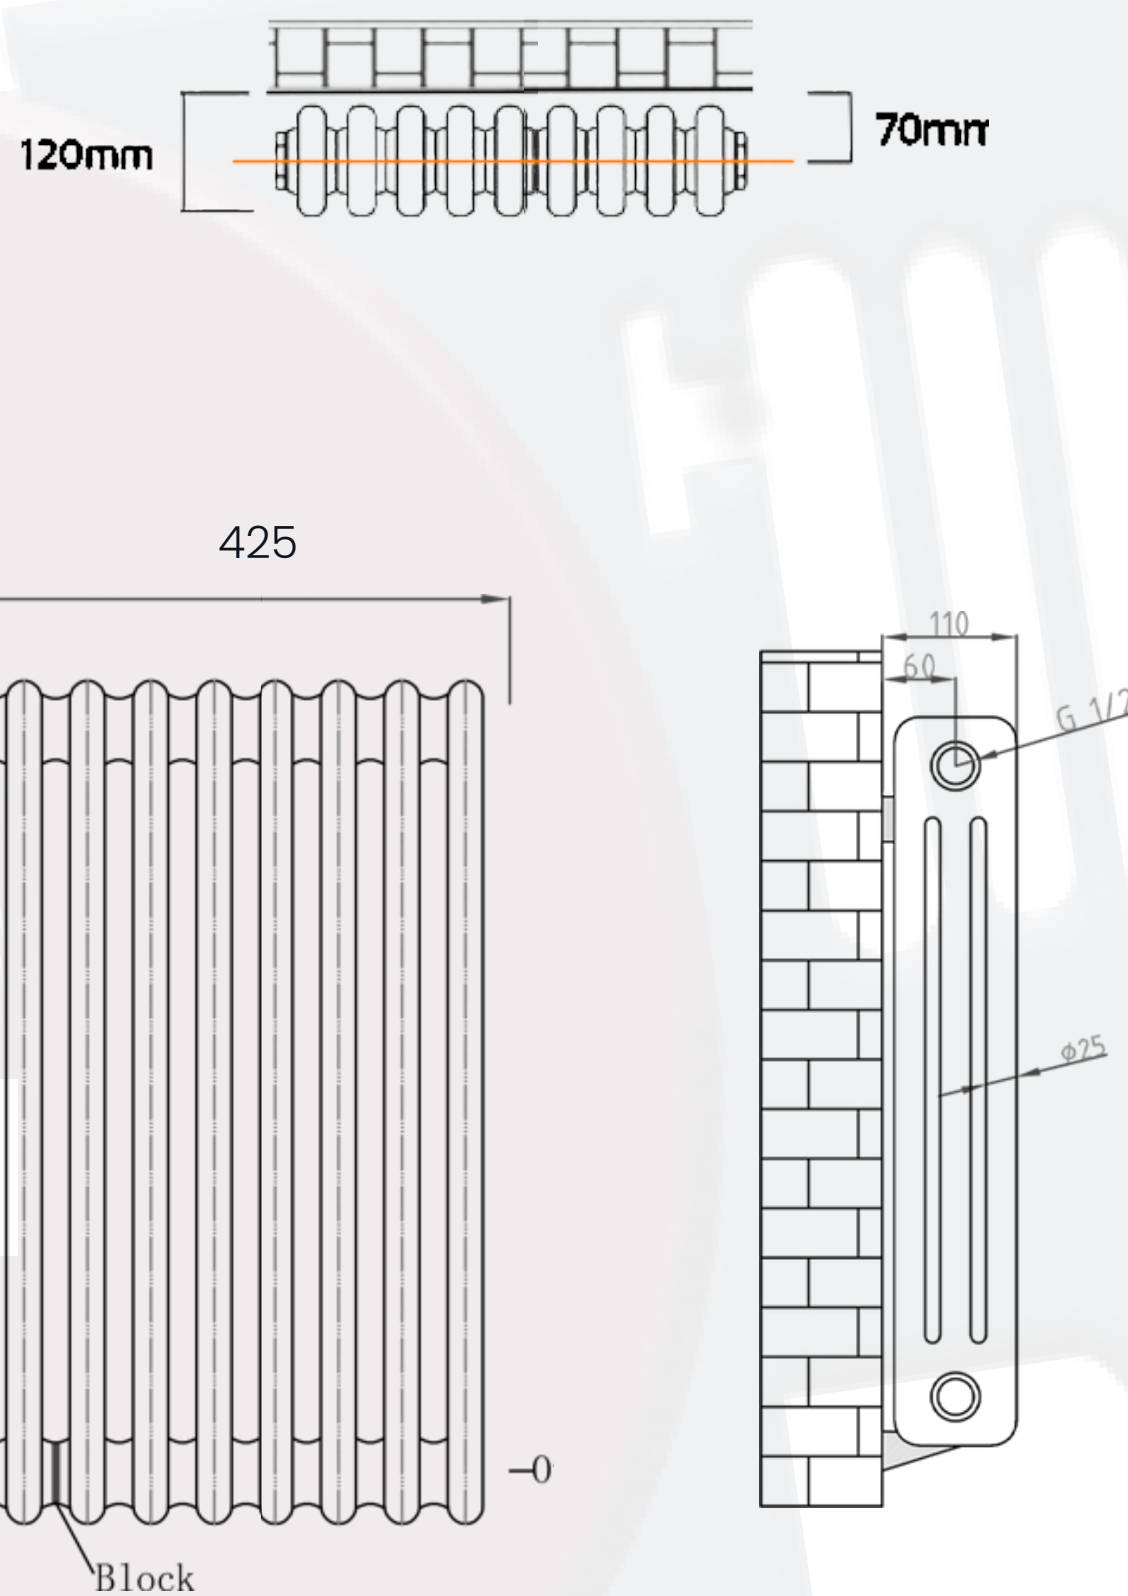

## 600 x 425mm 3 Column White Designer Radiator

**Height:** 600mm

**No. Of Tubes:** 9

**Colour:** White

**BTU: @ Delta T50:** 2298mm **@ Delta T60:** 2914mm

**Width:** 425mm

**Water Content:** 425mm

**Watts:** 674

All Direct Radiators are BOE and pipe centres are the radiator width plus 74mm.

Please note due to manufacturing tolerances pipe centres may vary by +/- 10mm, we recommend that pipe work is not altered until your radiator is on site.