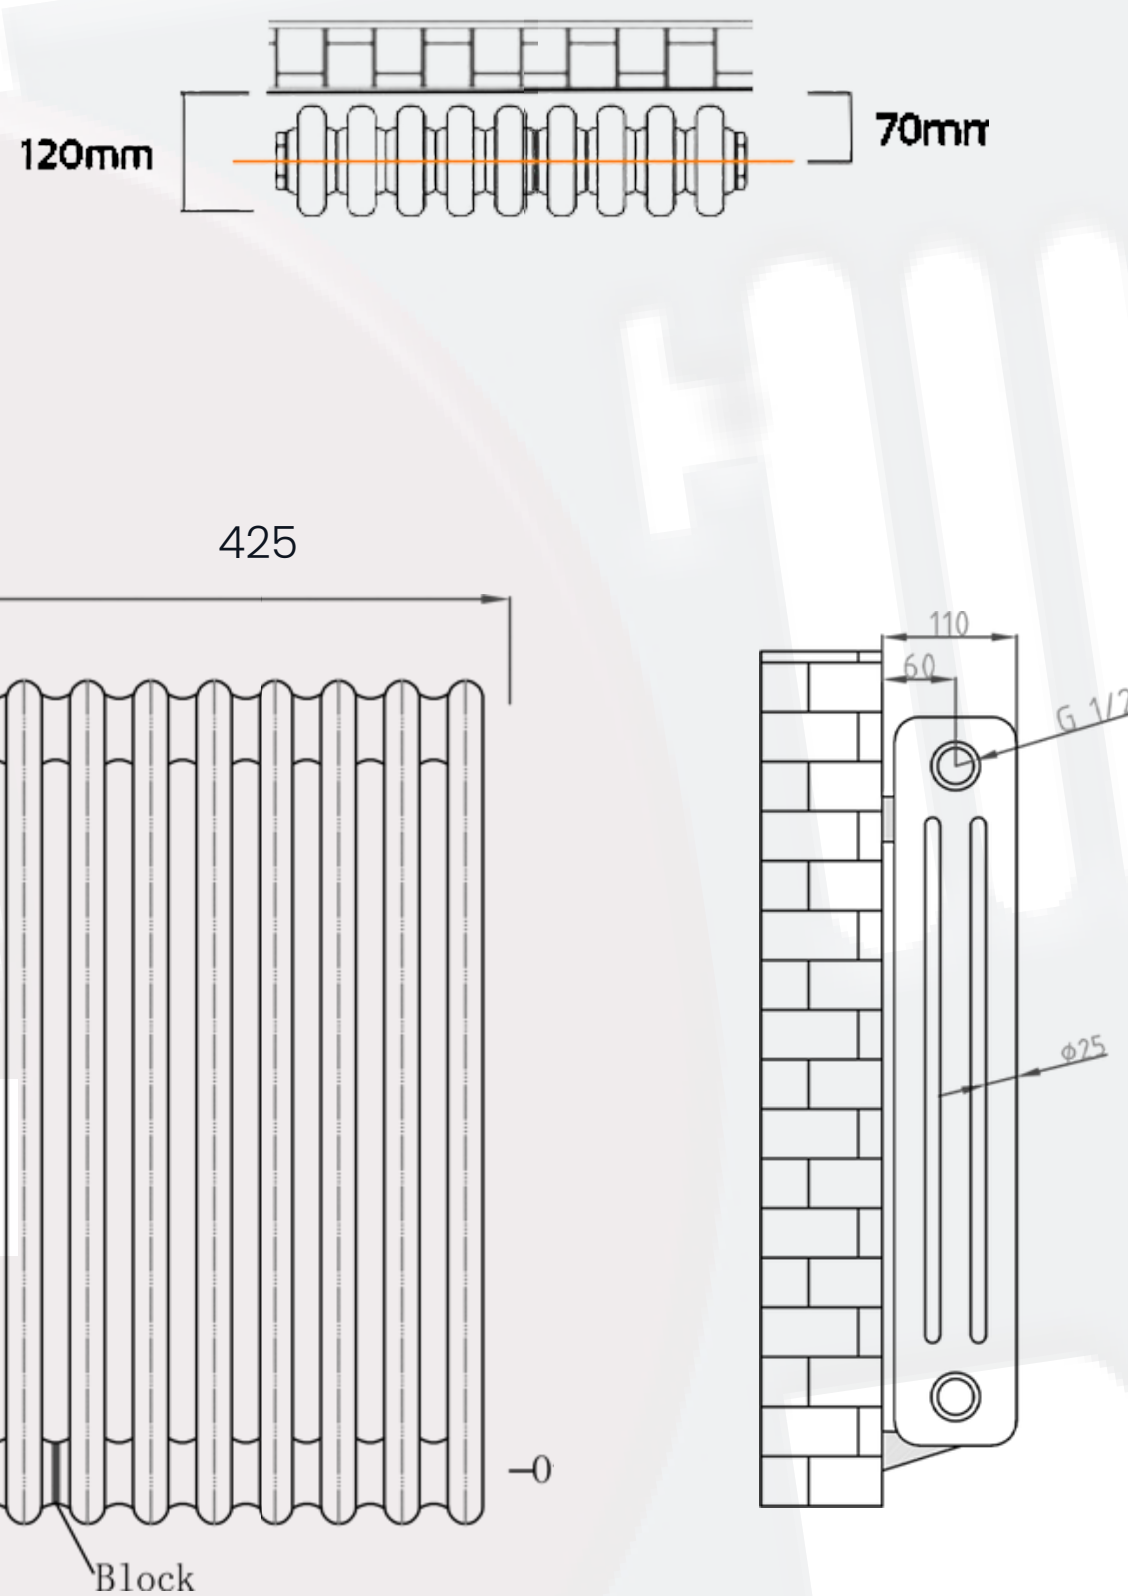

Cotswold Data Sheet

600 x 425mm 3 Column Black Designer Radiator

Height: 600mm

No. Of Tubes: 9

Colour: Black

BTU: @ Delta T50: 2298mm **@ Delta T60:** 2914mm

Width: 425mm

Water Content: 425mm

Watts: 674

All Direct Radiators are BOE and pipe centres are the radiator width plus 74mm.

Please note due to manufacturing tolerances pipe centres may vary by +/- 10mm, we recommend that pipe work is not altered until your radiator is on site.