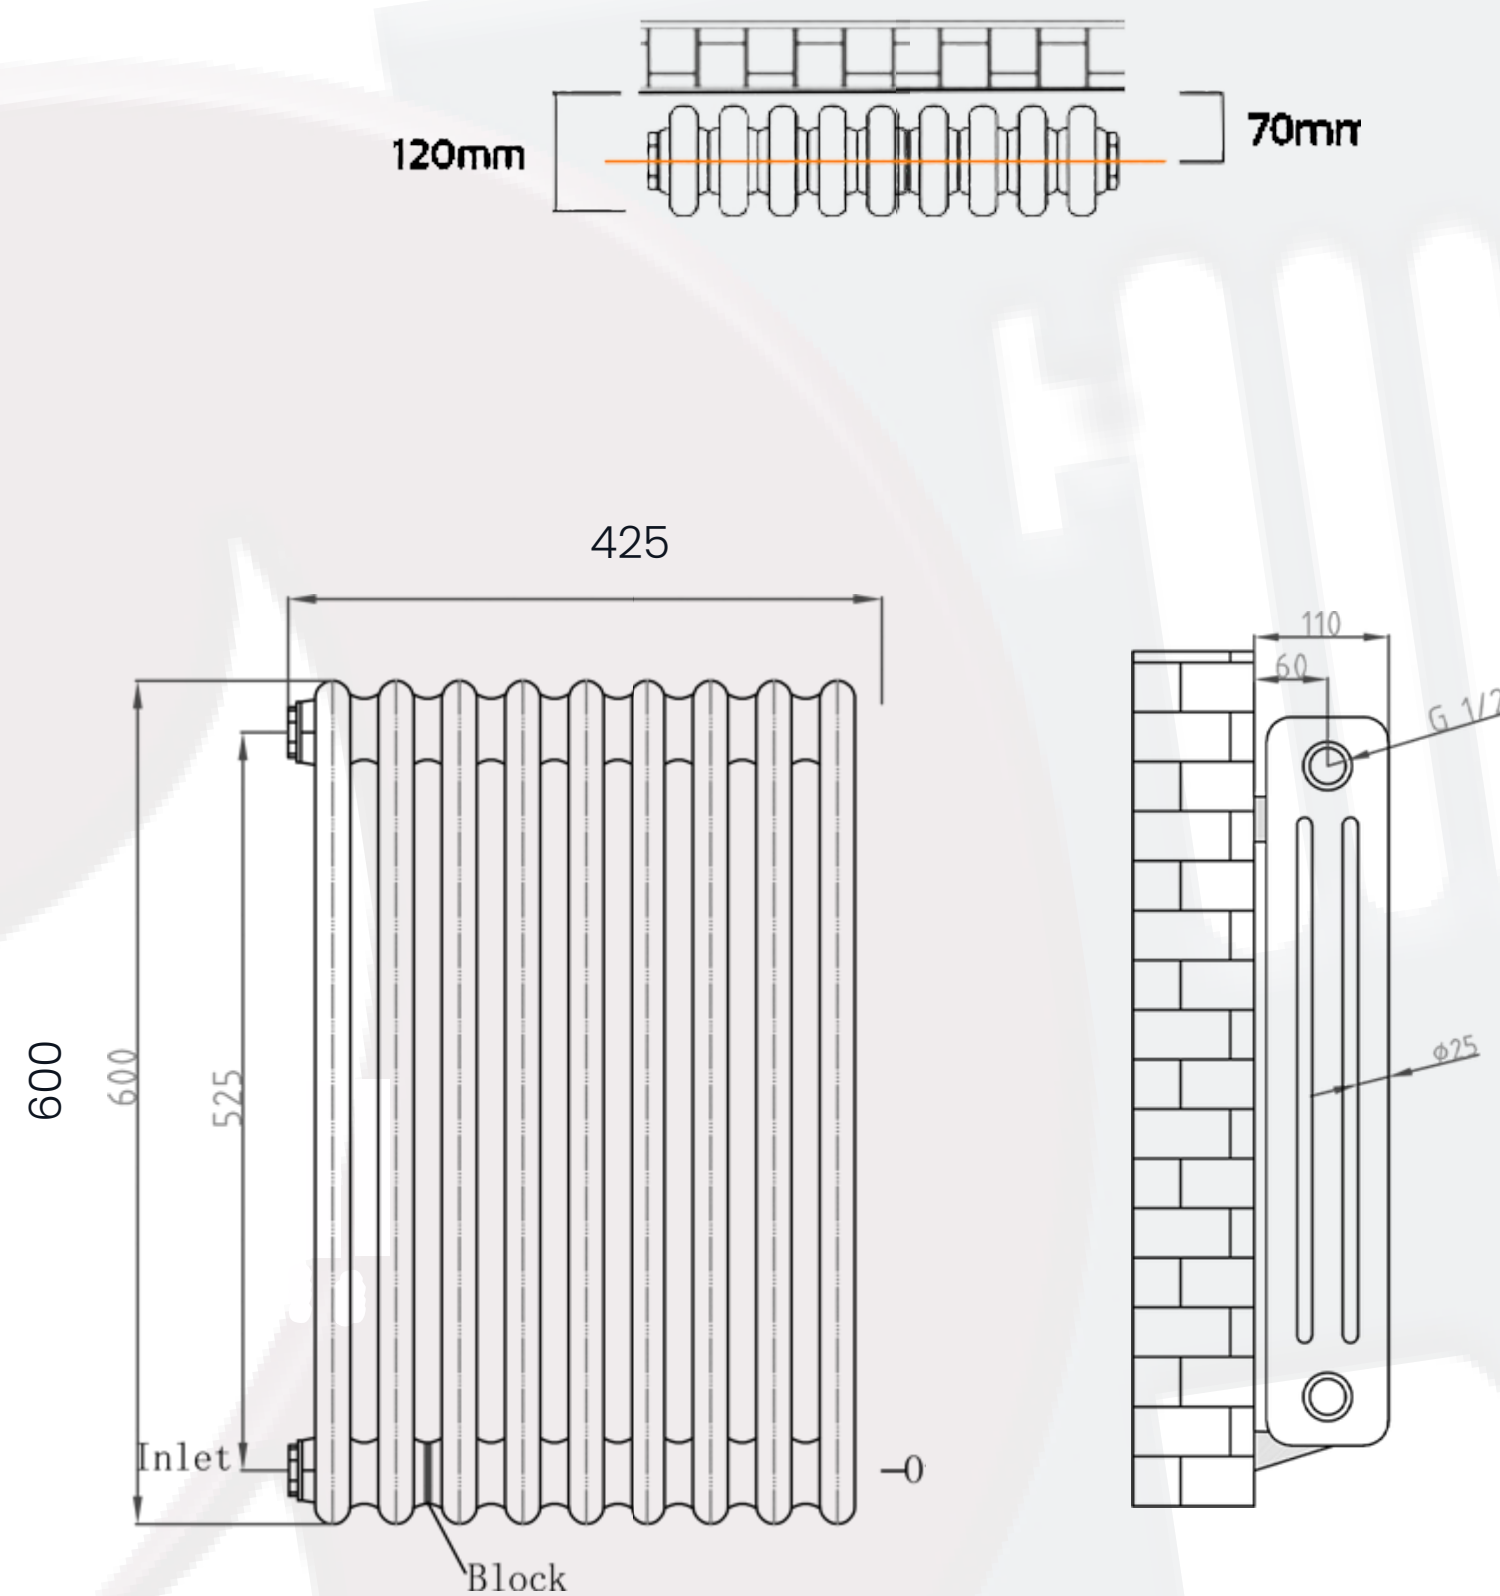

Cotswold Data Sheet

600 x 425mm 3 Column Anthracite Designer Radiator

Height: 600mm
No. Of Tubes: 9
Colour: Anthracite
BTU: @ Delta T50: 2298mm

Width: 425mm
Water Content: 425mm
Watts: 674
BTU: @ Delta T60: 2914mm

All Direct Radiators are BOE and pipe centres are the radiator width plus 74mm.

Please note due to manufacturing tolerances pipe centres may vary by +/- 10mm, we recommend that pipe work is not altered until your radiator is on site.