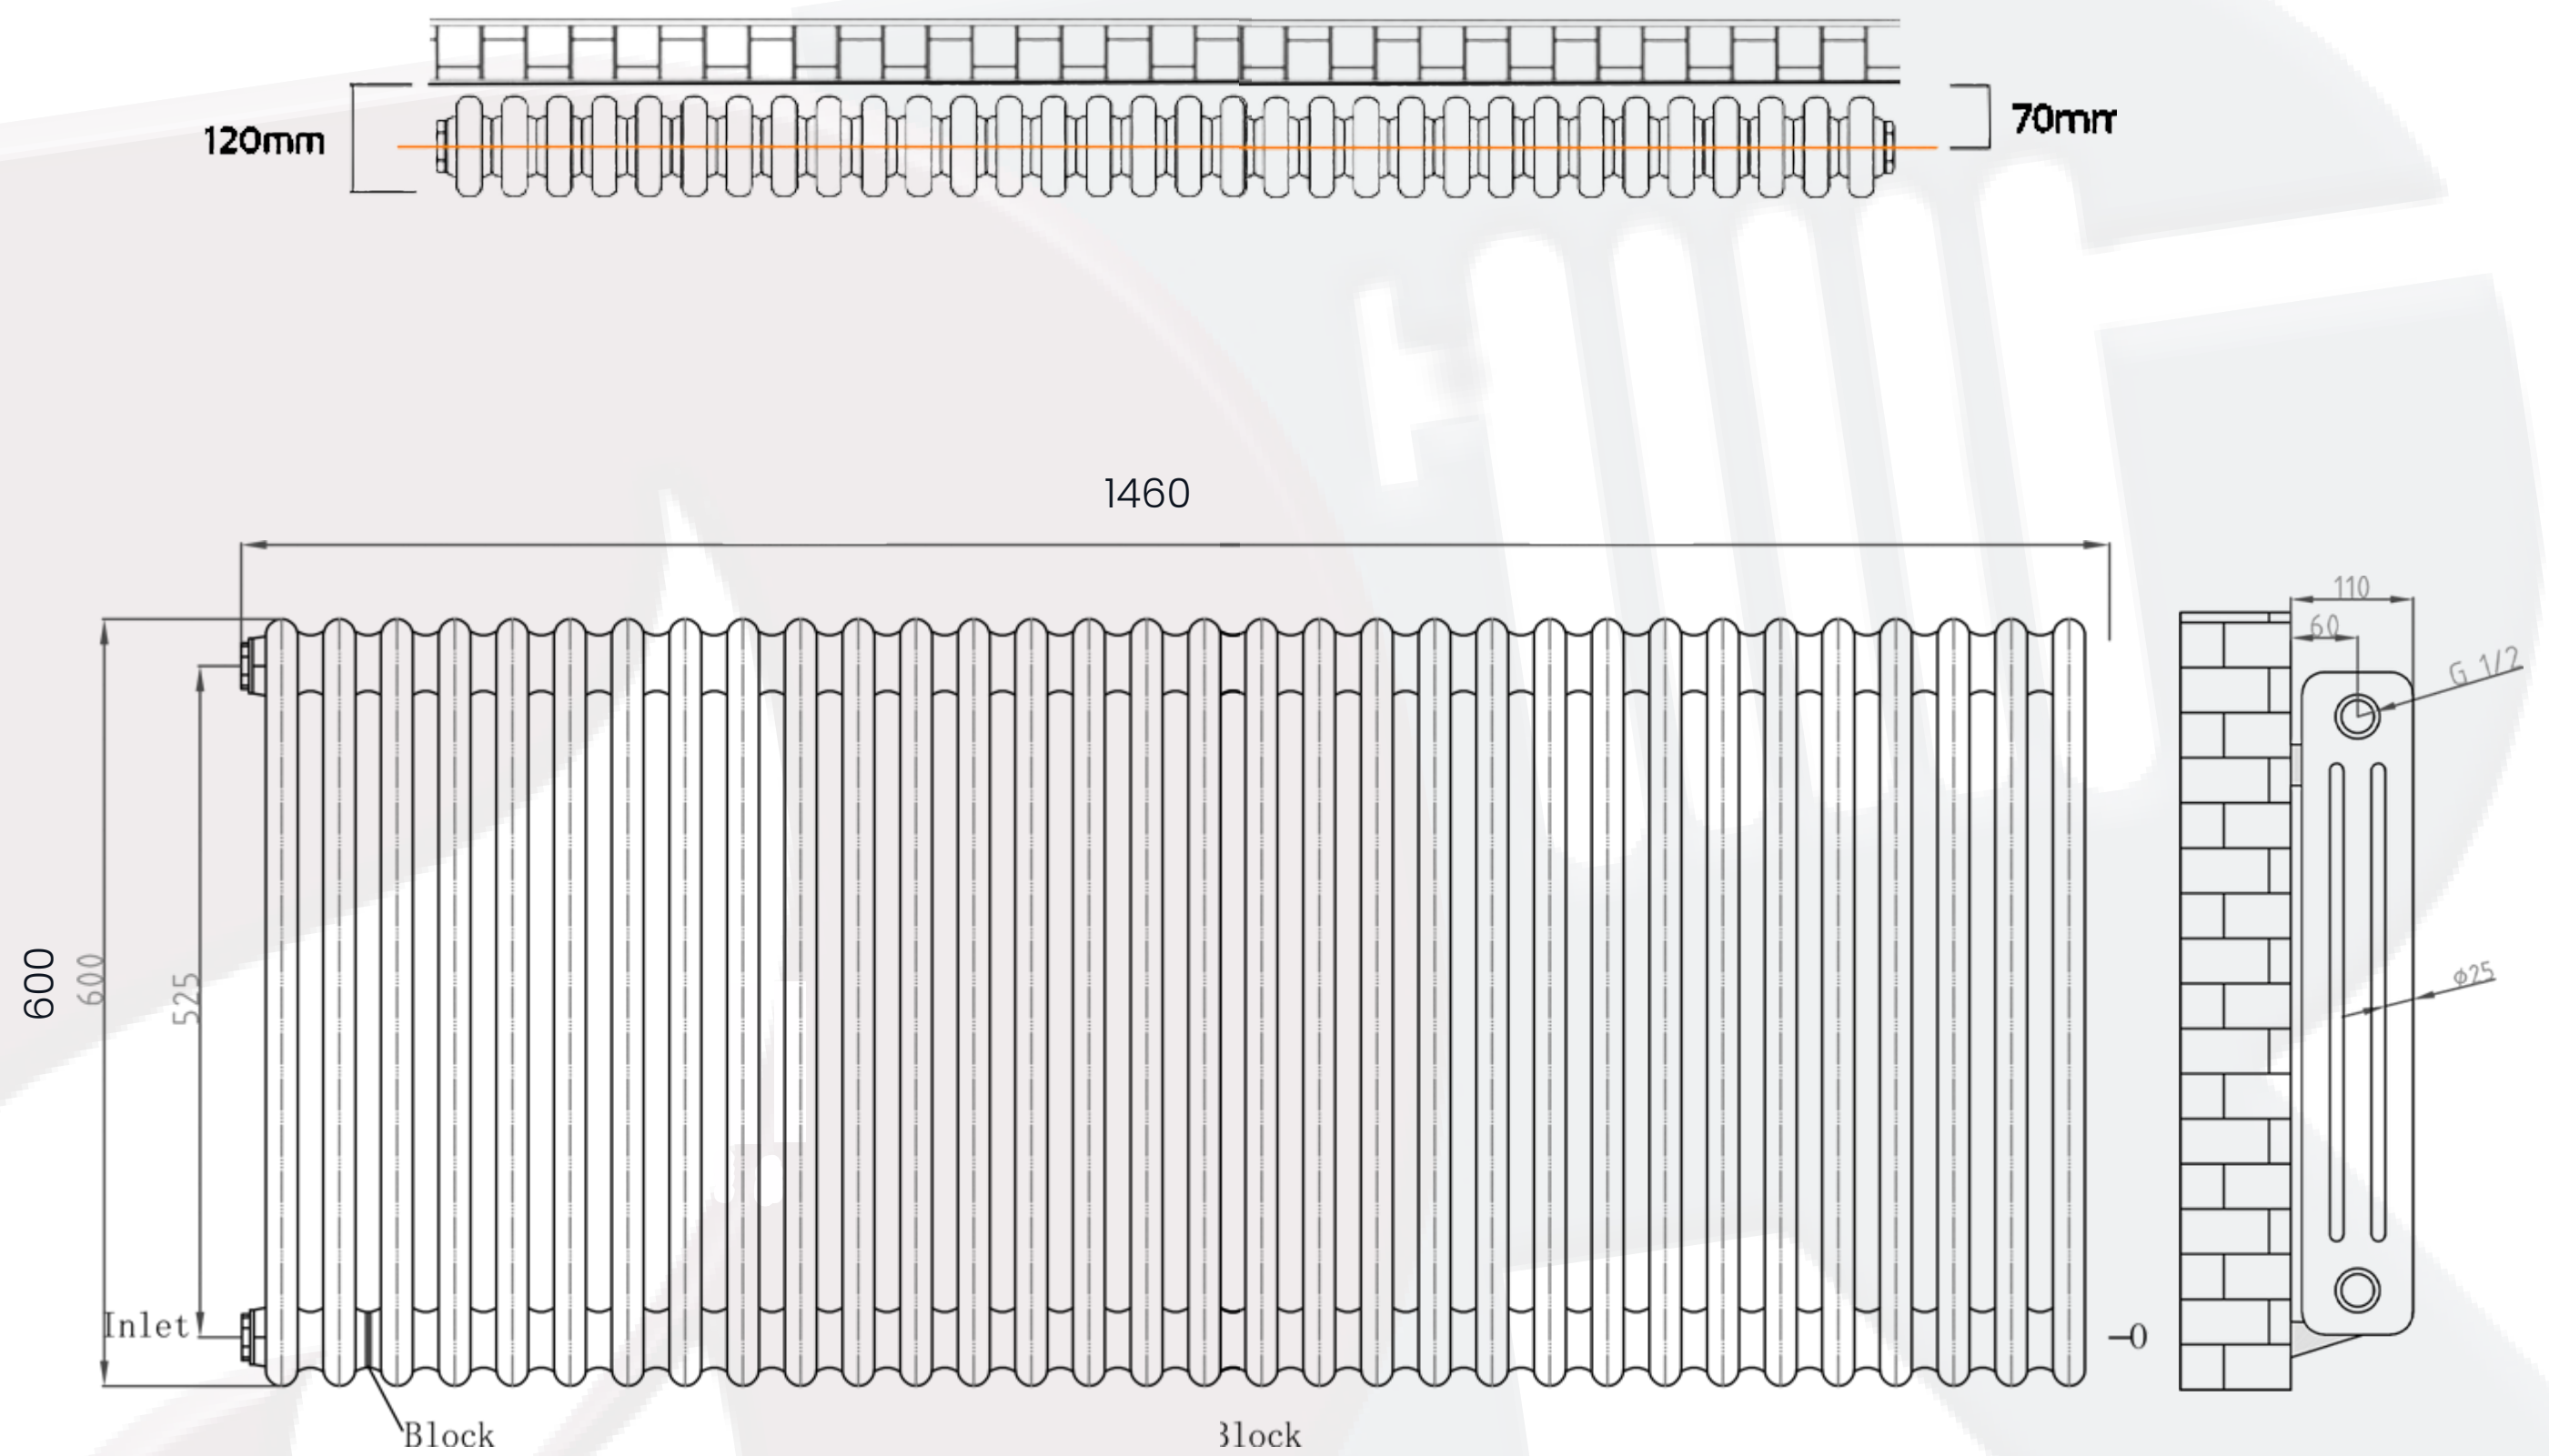

Cotswold Data Sheet

600 x 1460mm 3 Column White Designer Radiator

Height: 600mm
No. Of Tubes: 32
Colour: White
BTU: @ Delta T50: 7424mm

Width: 1460mm
Water Content: 1460mm
Watts: 2176
@ Delta T60: 9414mm

All Direct Radiators are BOE and pipe centres are the radiator width plus 74mm.

Please note due to manufacturing tolerances pipe centres may vary by +/- 10mm, we recommend that pipe work is not altered until your radiator is on site.