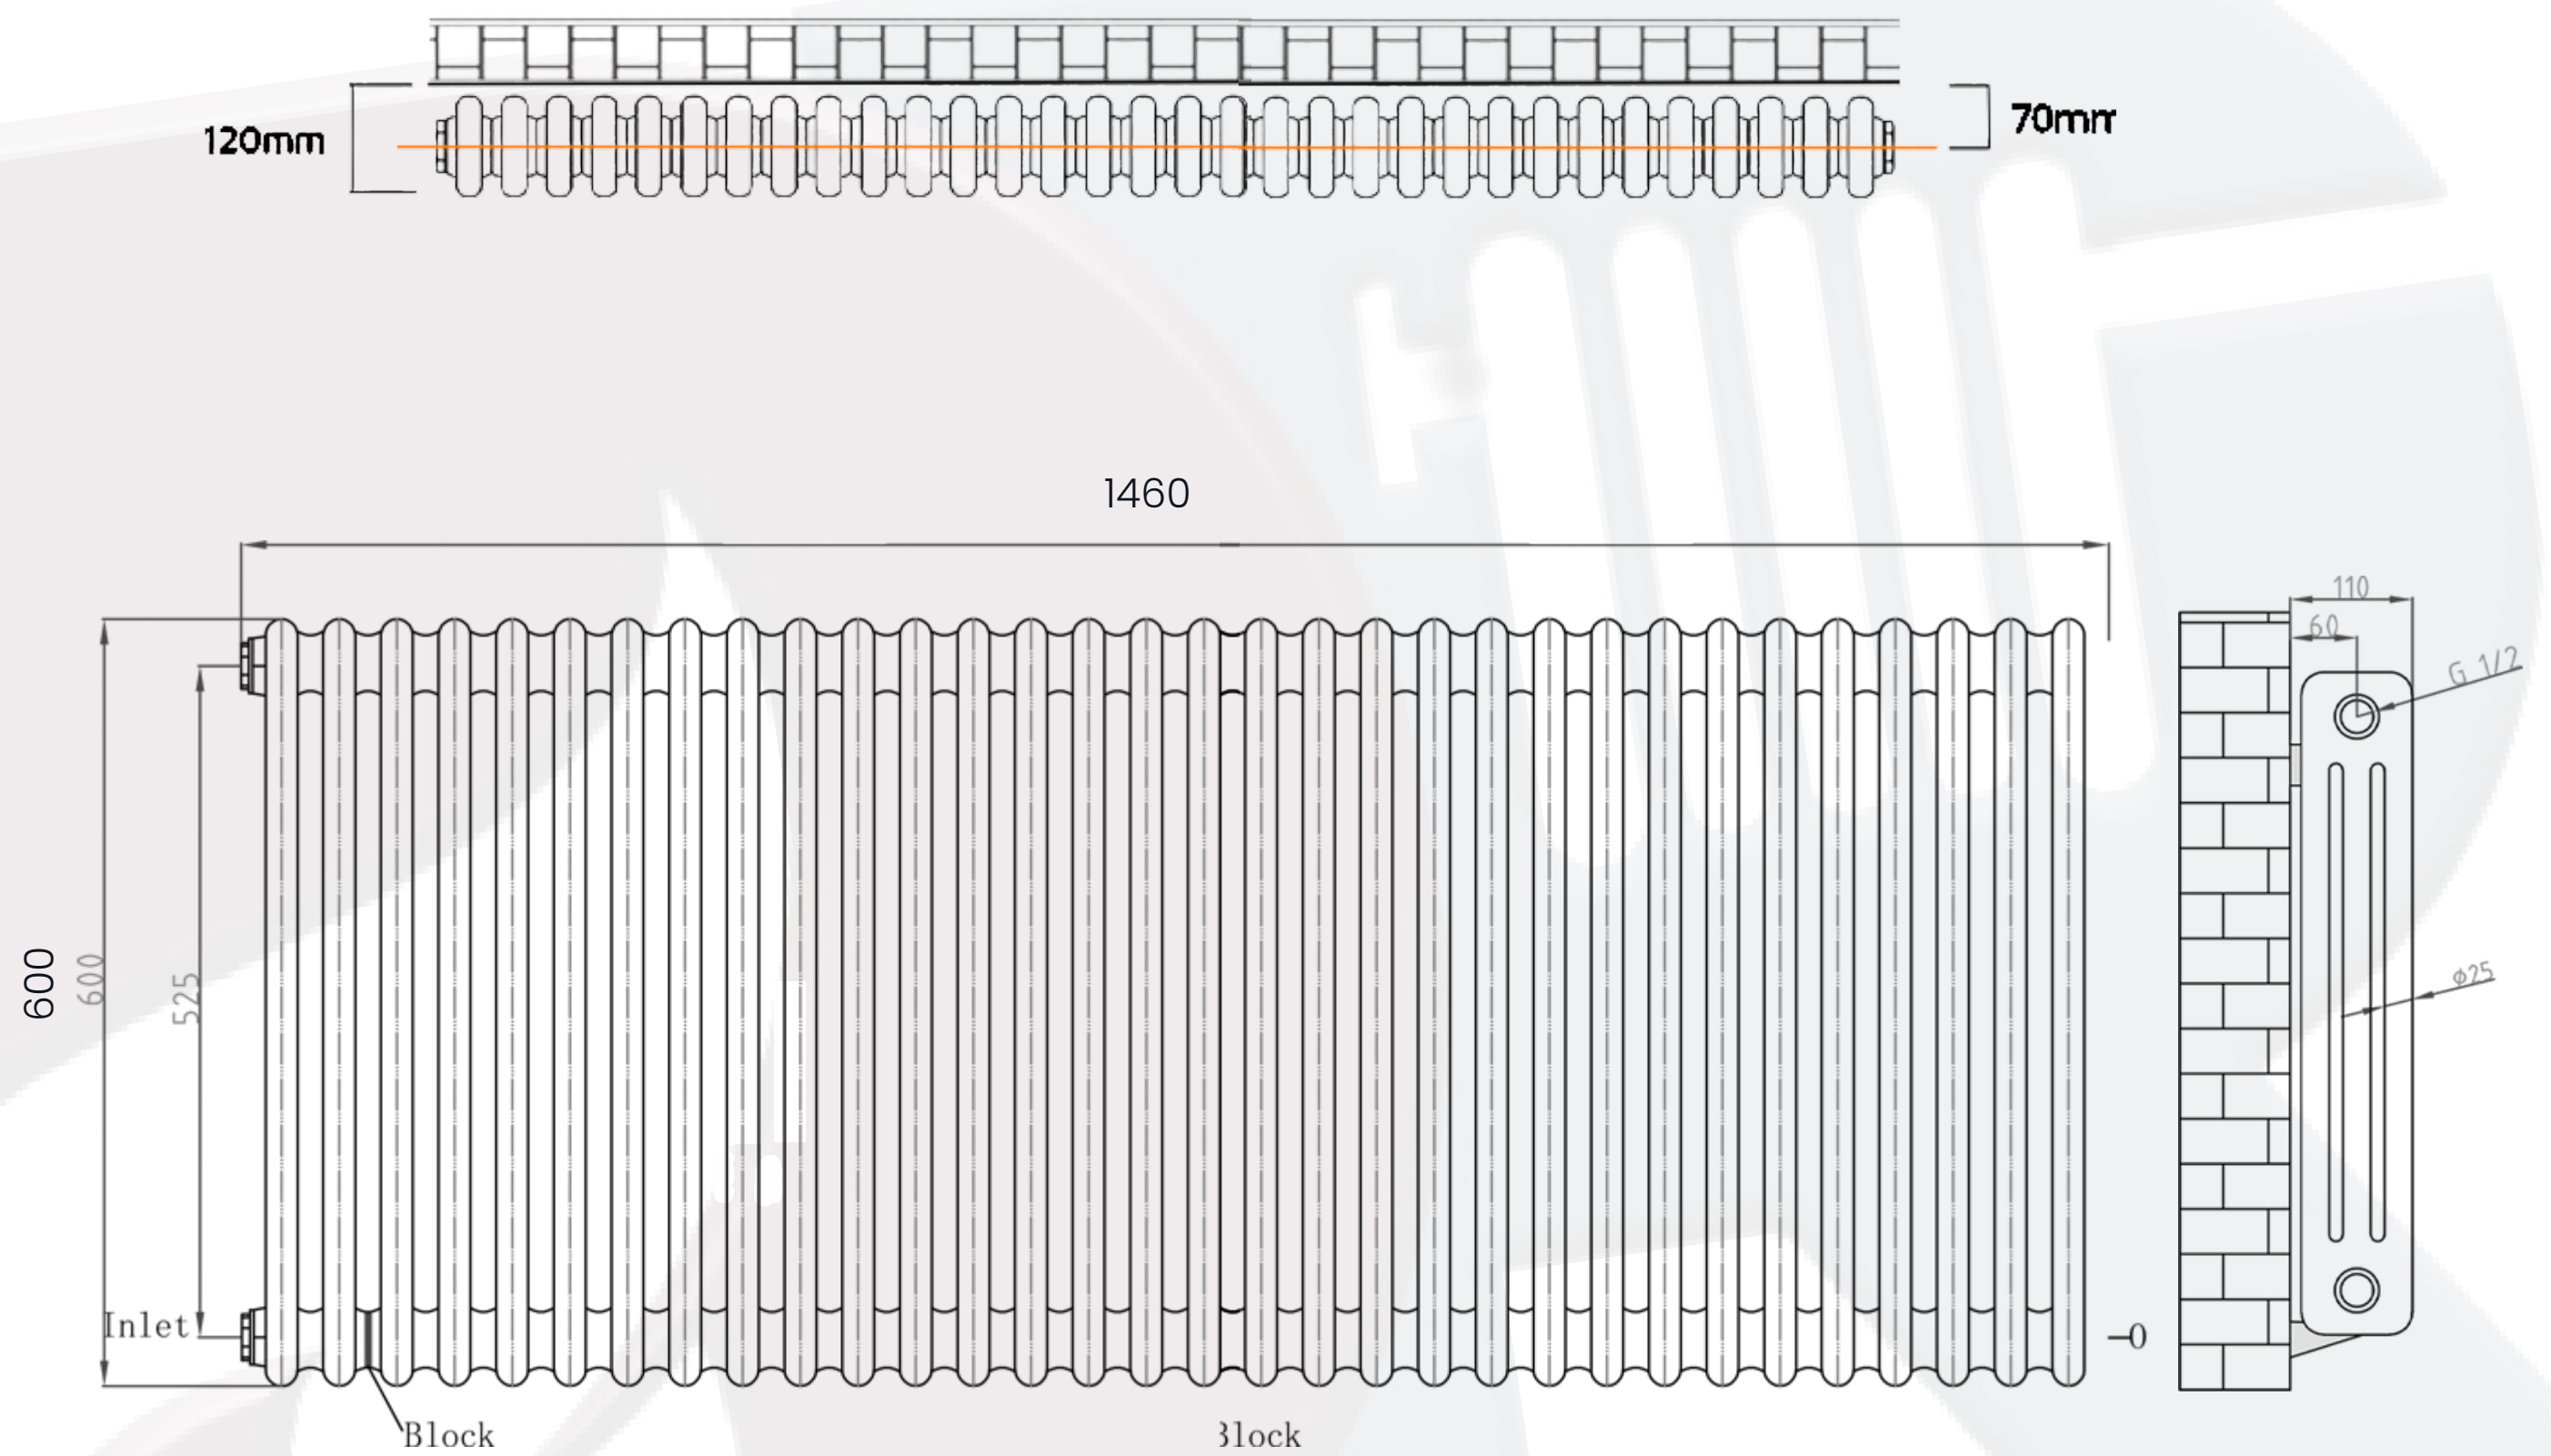

## 600 x 1460mm 3 Column Black Designer Radiator

**Height:** 600mm  
**No. Of Tubes:** 32  
**Colour:** Black  
**BTU: @ Delta T50:** 7424mm

**Width:** 1460mm  
**Water Content:** 1460mm  
**Watts:** 2176  
**BTU: @ Delta T60:** 9414mm

All Direct Radiators are BOE and pipe centres are the radiator width plus 74mm.

Please note due to manufacturing tolerances pipe centres may vary by +/- 10mm, we recommend that pipe work is not altered until your radiator is on site.