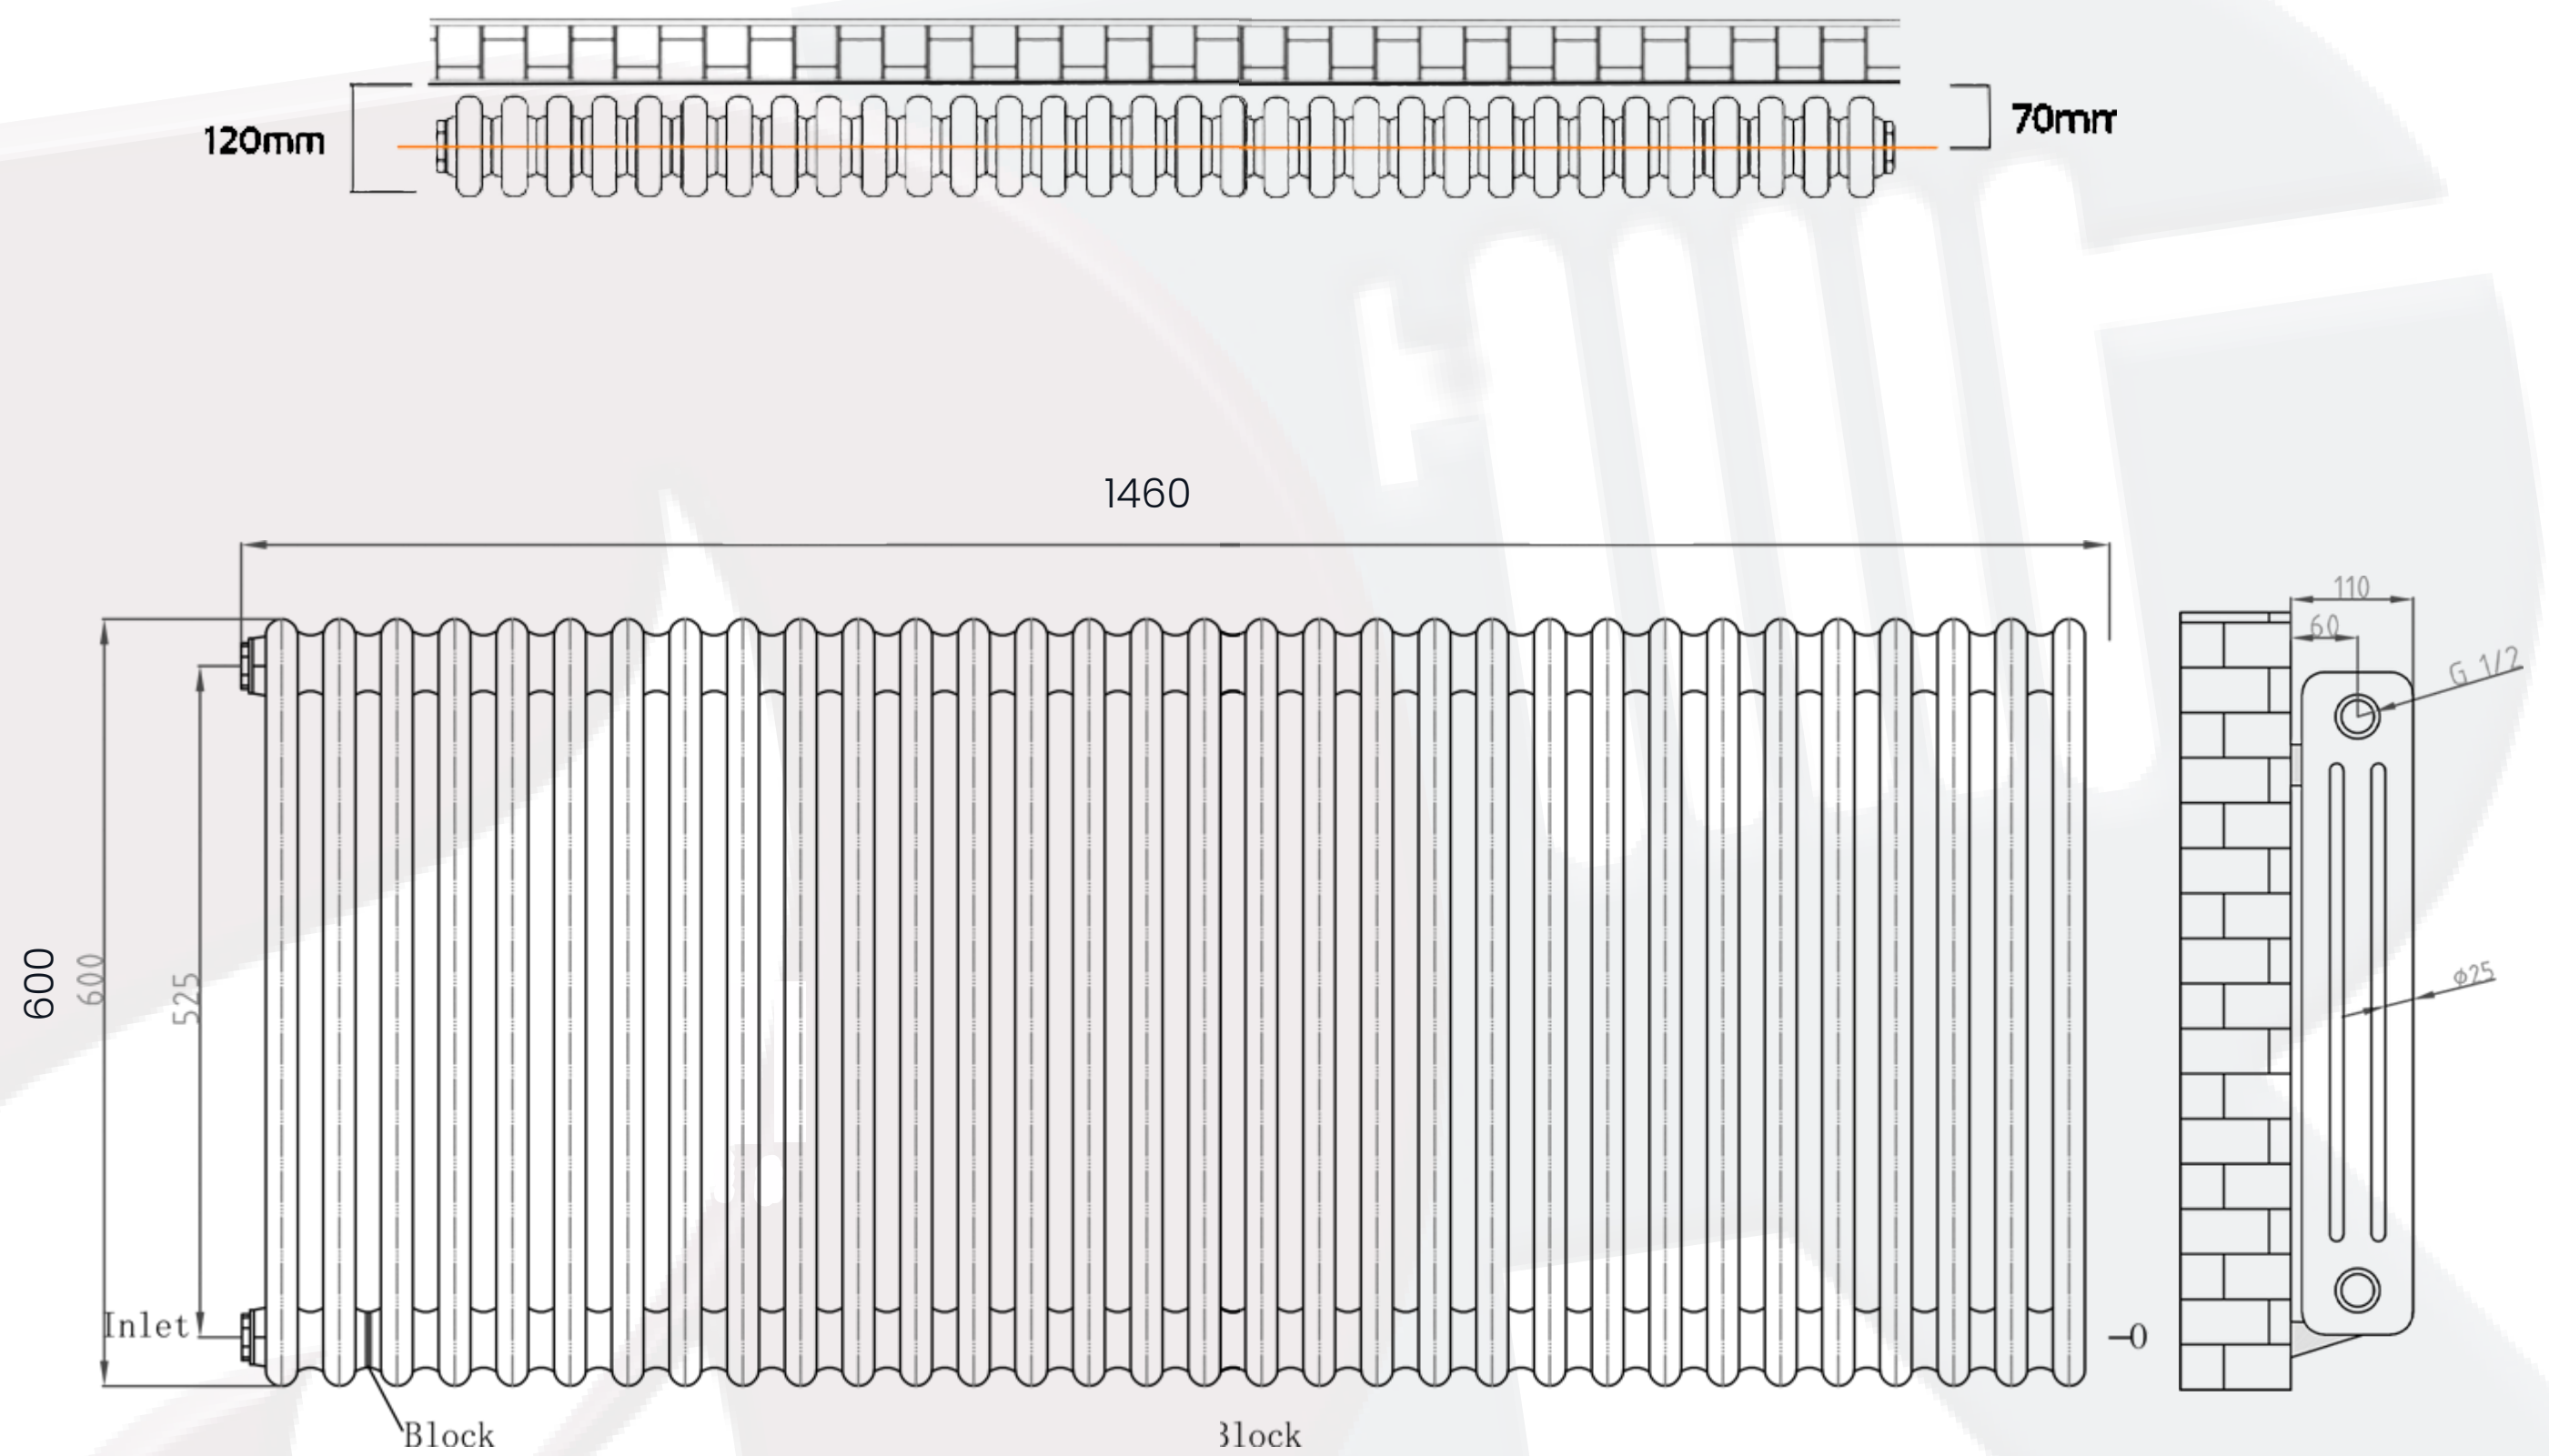

Cotswold Data Sheet

600 x 1460mm 3 Column Anthracite Designer Radiator

Height: 600mm
No. Of Tubes: 32
Colour: Anthracite
BTU: @ Delta T50: 7424mm

Width: 1460mm
Water Content: 1460mm
Watts: 2176
@ Delta T60: 9414mm

All Direct Radiators are BOE and pipe centres are the radiator width plus 74mm.

Please note due to manufacturing tolerances pipe centres may vary by +/- 10mm, we recommend that pipe work is not altered until your radiator is on site.