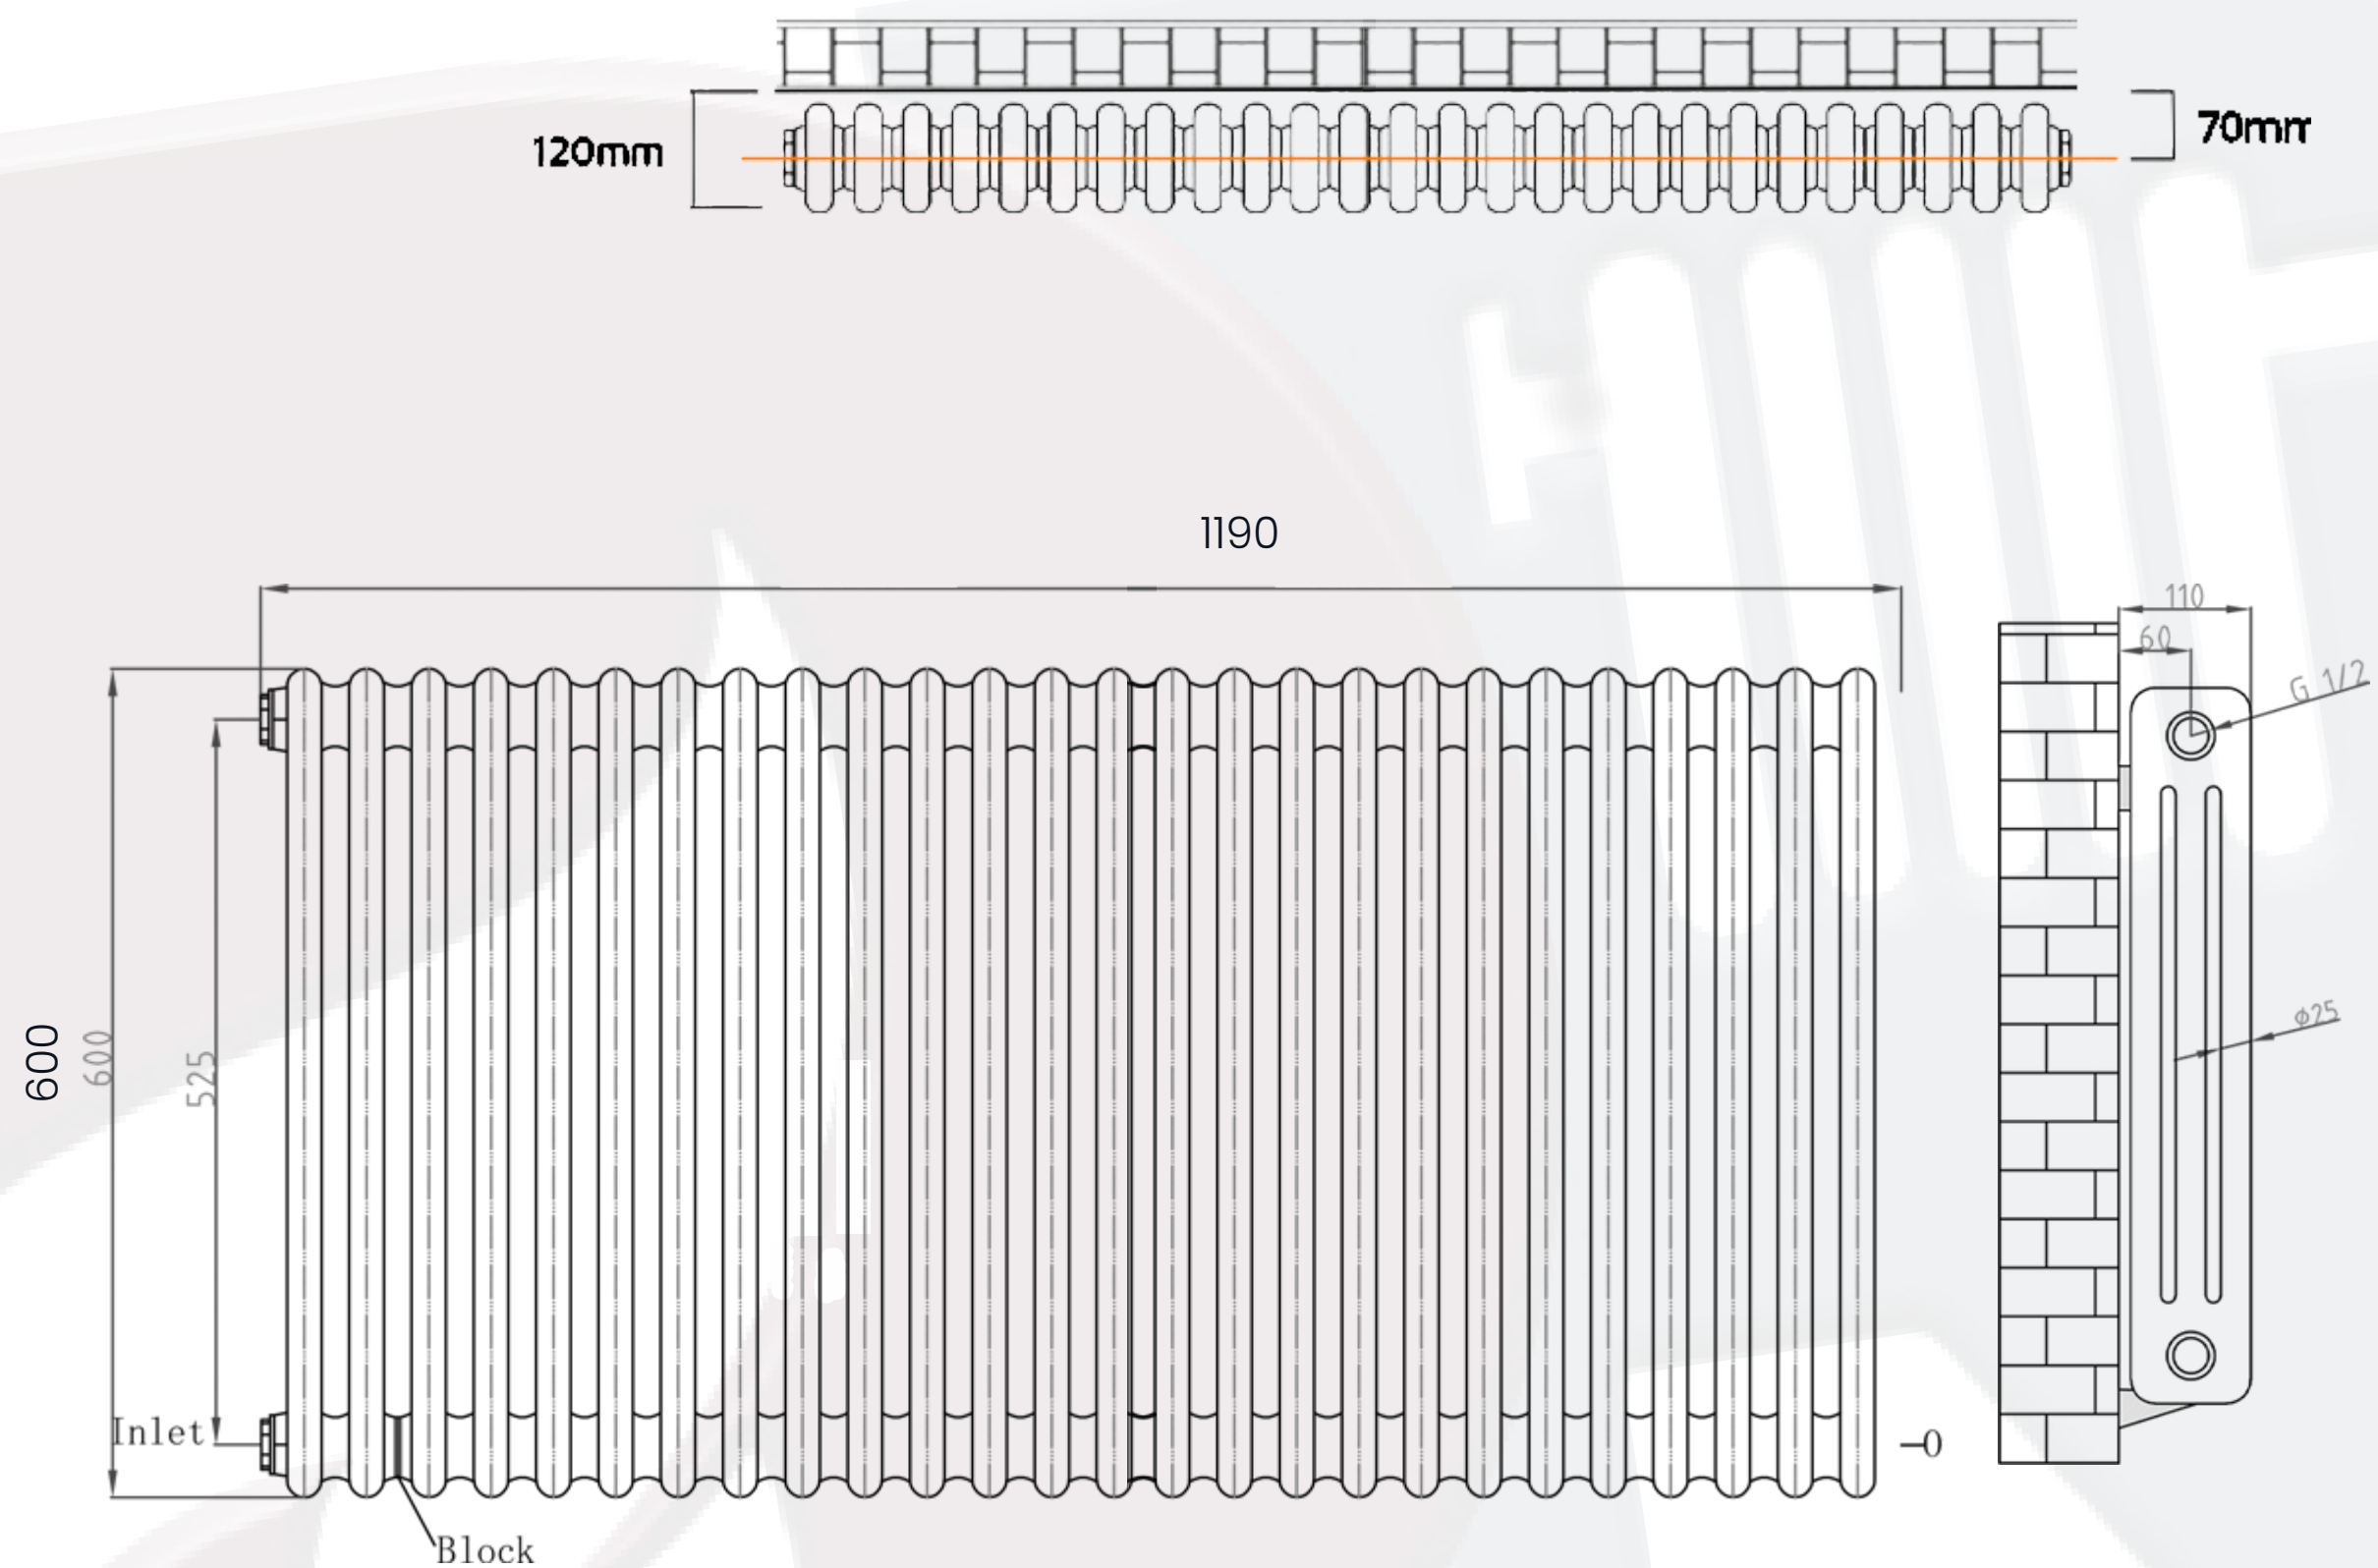

## 600 x 1190mm 3 Column White Designer Radiator

**Height:** 600mm  
**No. Of Tubes:** 26  
**Colour:** White  
**BTU: @ Delta T50:** 6034mm

**Width:** 1190mm  
**Water Content:** 1190mm  
**Watts:** 1768  
**BTU: @ Delta T60:** 7651mm

All Direct Radiators are BOE and pipe centres are the radiator width plus 74mm.

Please note due to manufacturing tolerances pipe centres may vary by +/- 10mm, we recommend that pipe work is not altered until your radiator is on site.