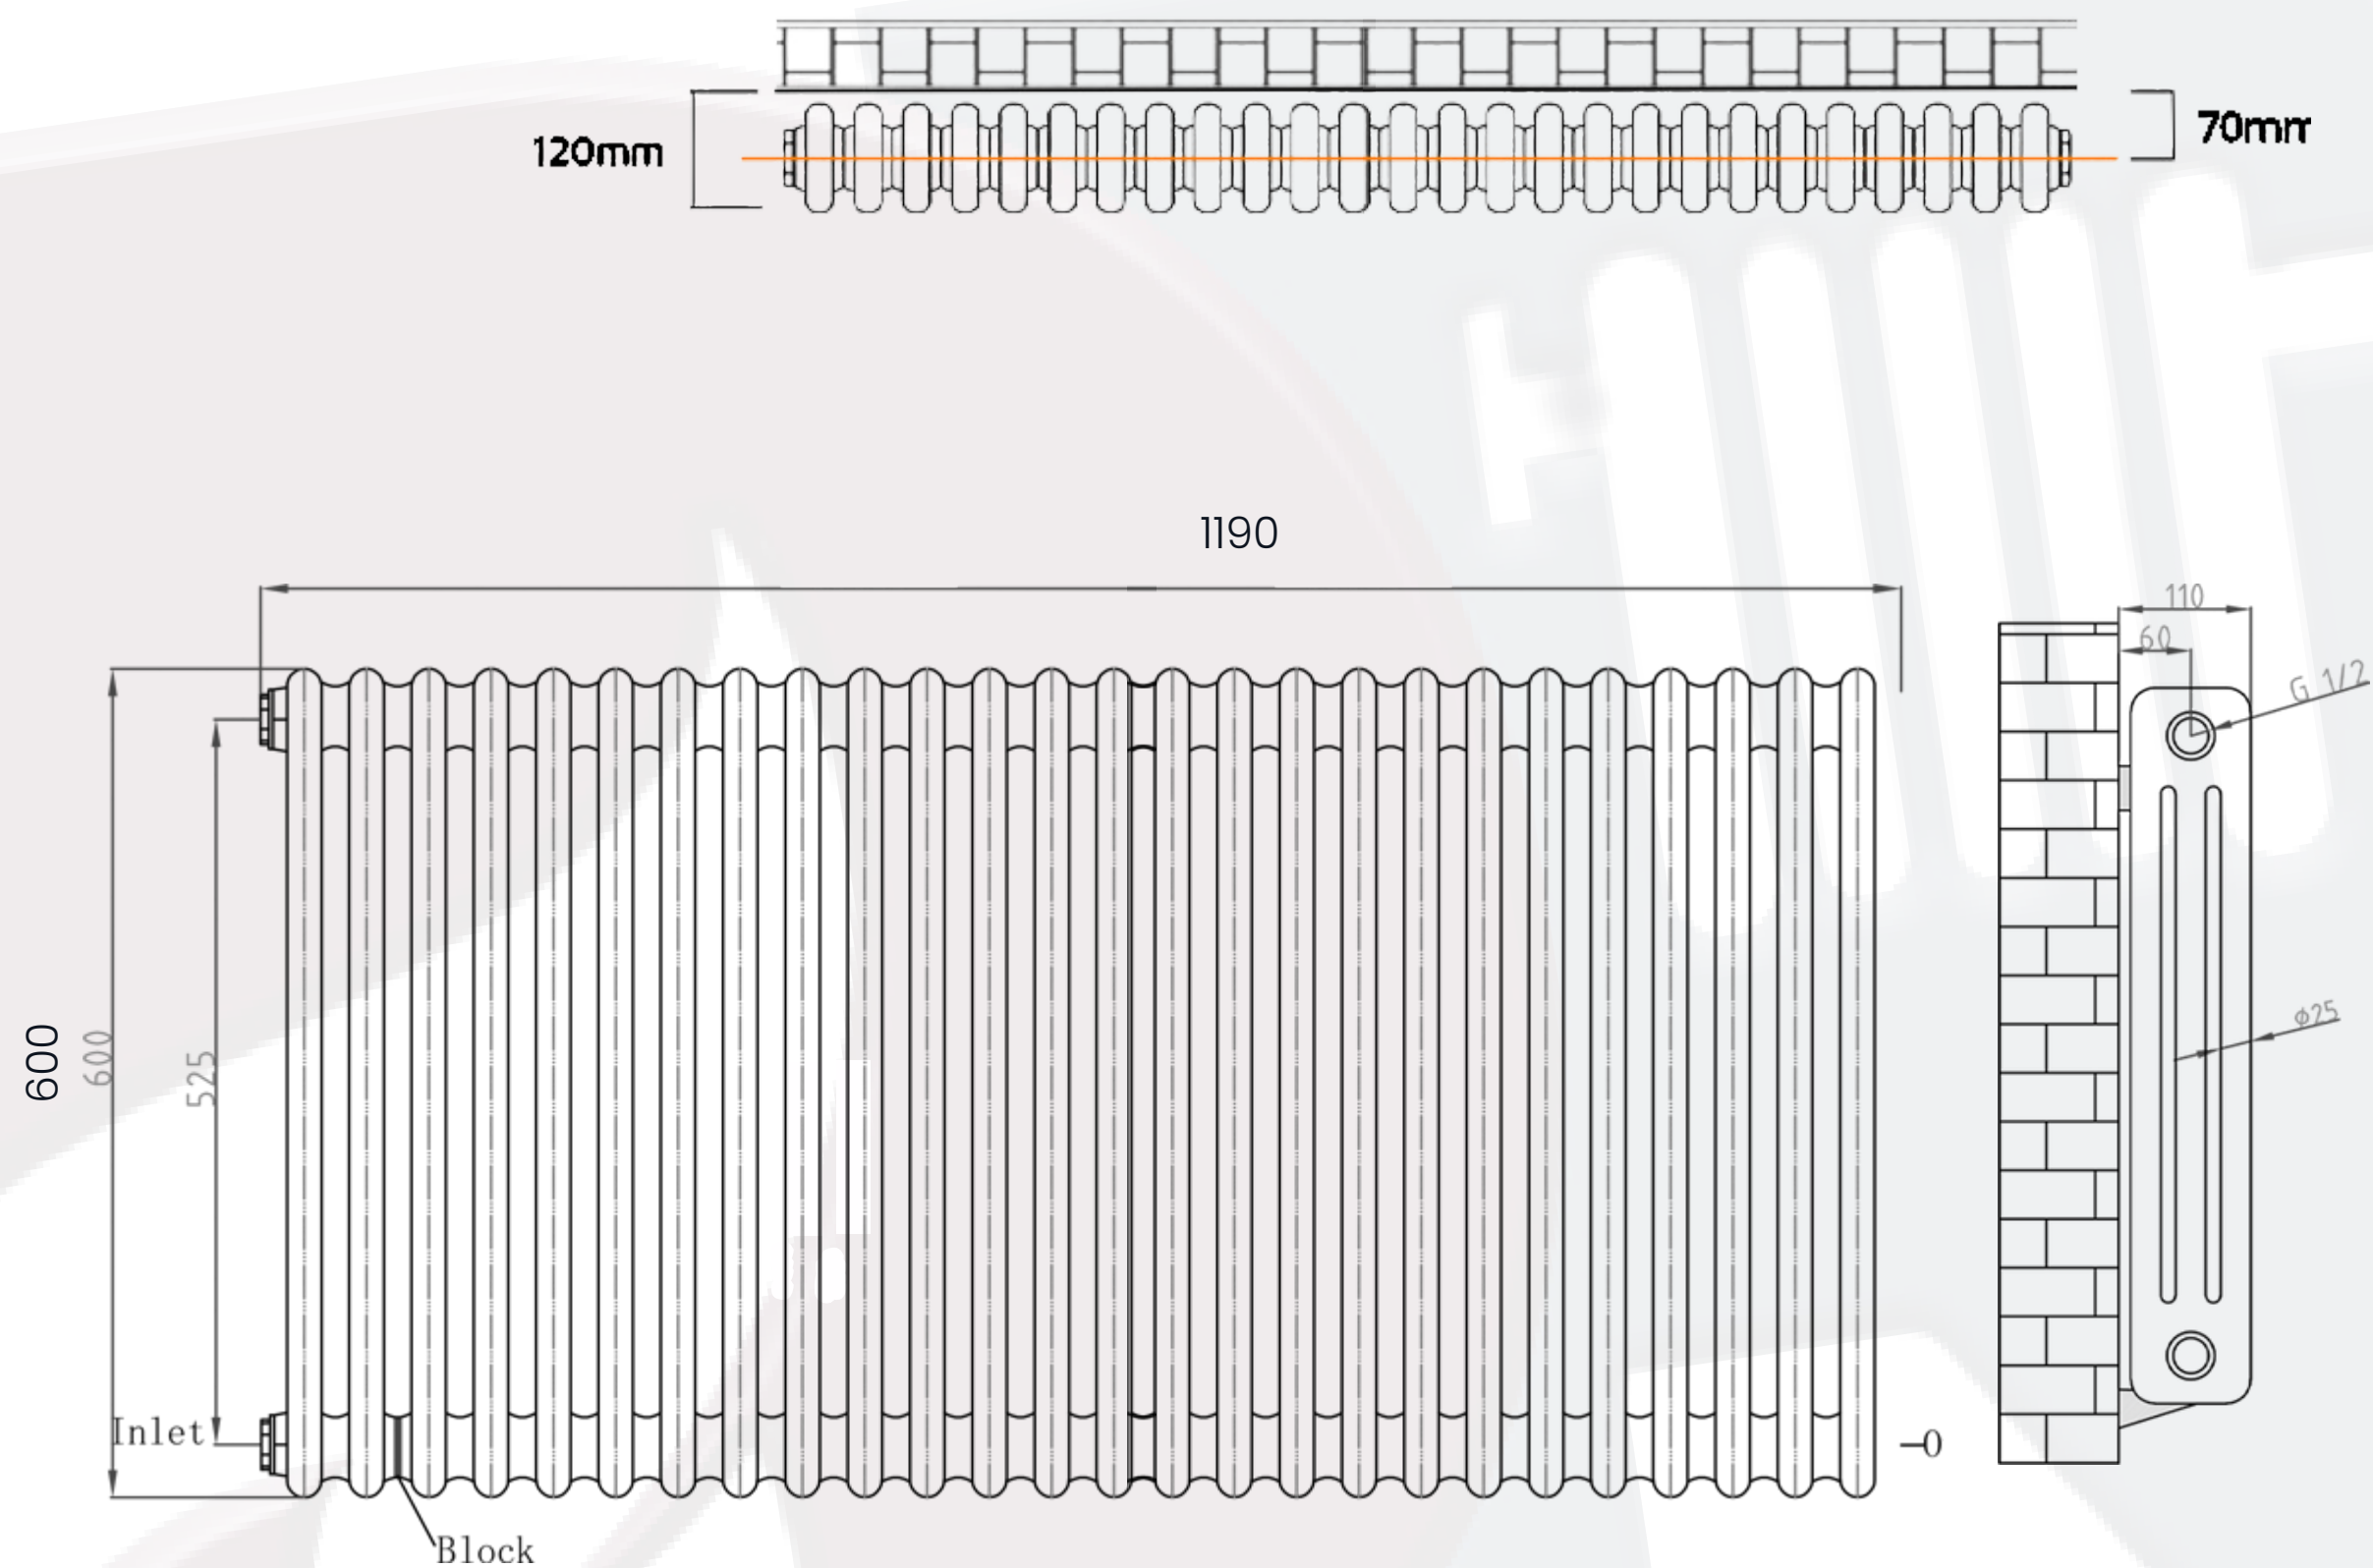

Cotswold Data Sheet

600 x 1190mm 3 Column Black Designer Radiator

Height: 600mm
No. Of Tubes: 26
Colour: Black
BTU: @ Delta T50: 6034mm

Width: 1190mm
Water Content: 1190mm
Watts: 1768
BTU: @ Delta T60: 7651mm

All Direct Radiators are BOE and pipe centres are the radiator width plus 74mm.

Please note due to manufacturing tolerances pipe centres may vary by +/- 10mm, we recommend that pipe work is not altered until your radiator is on site.