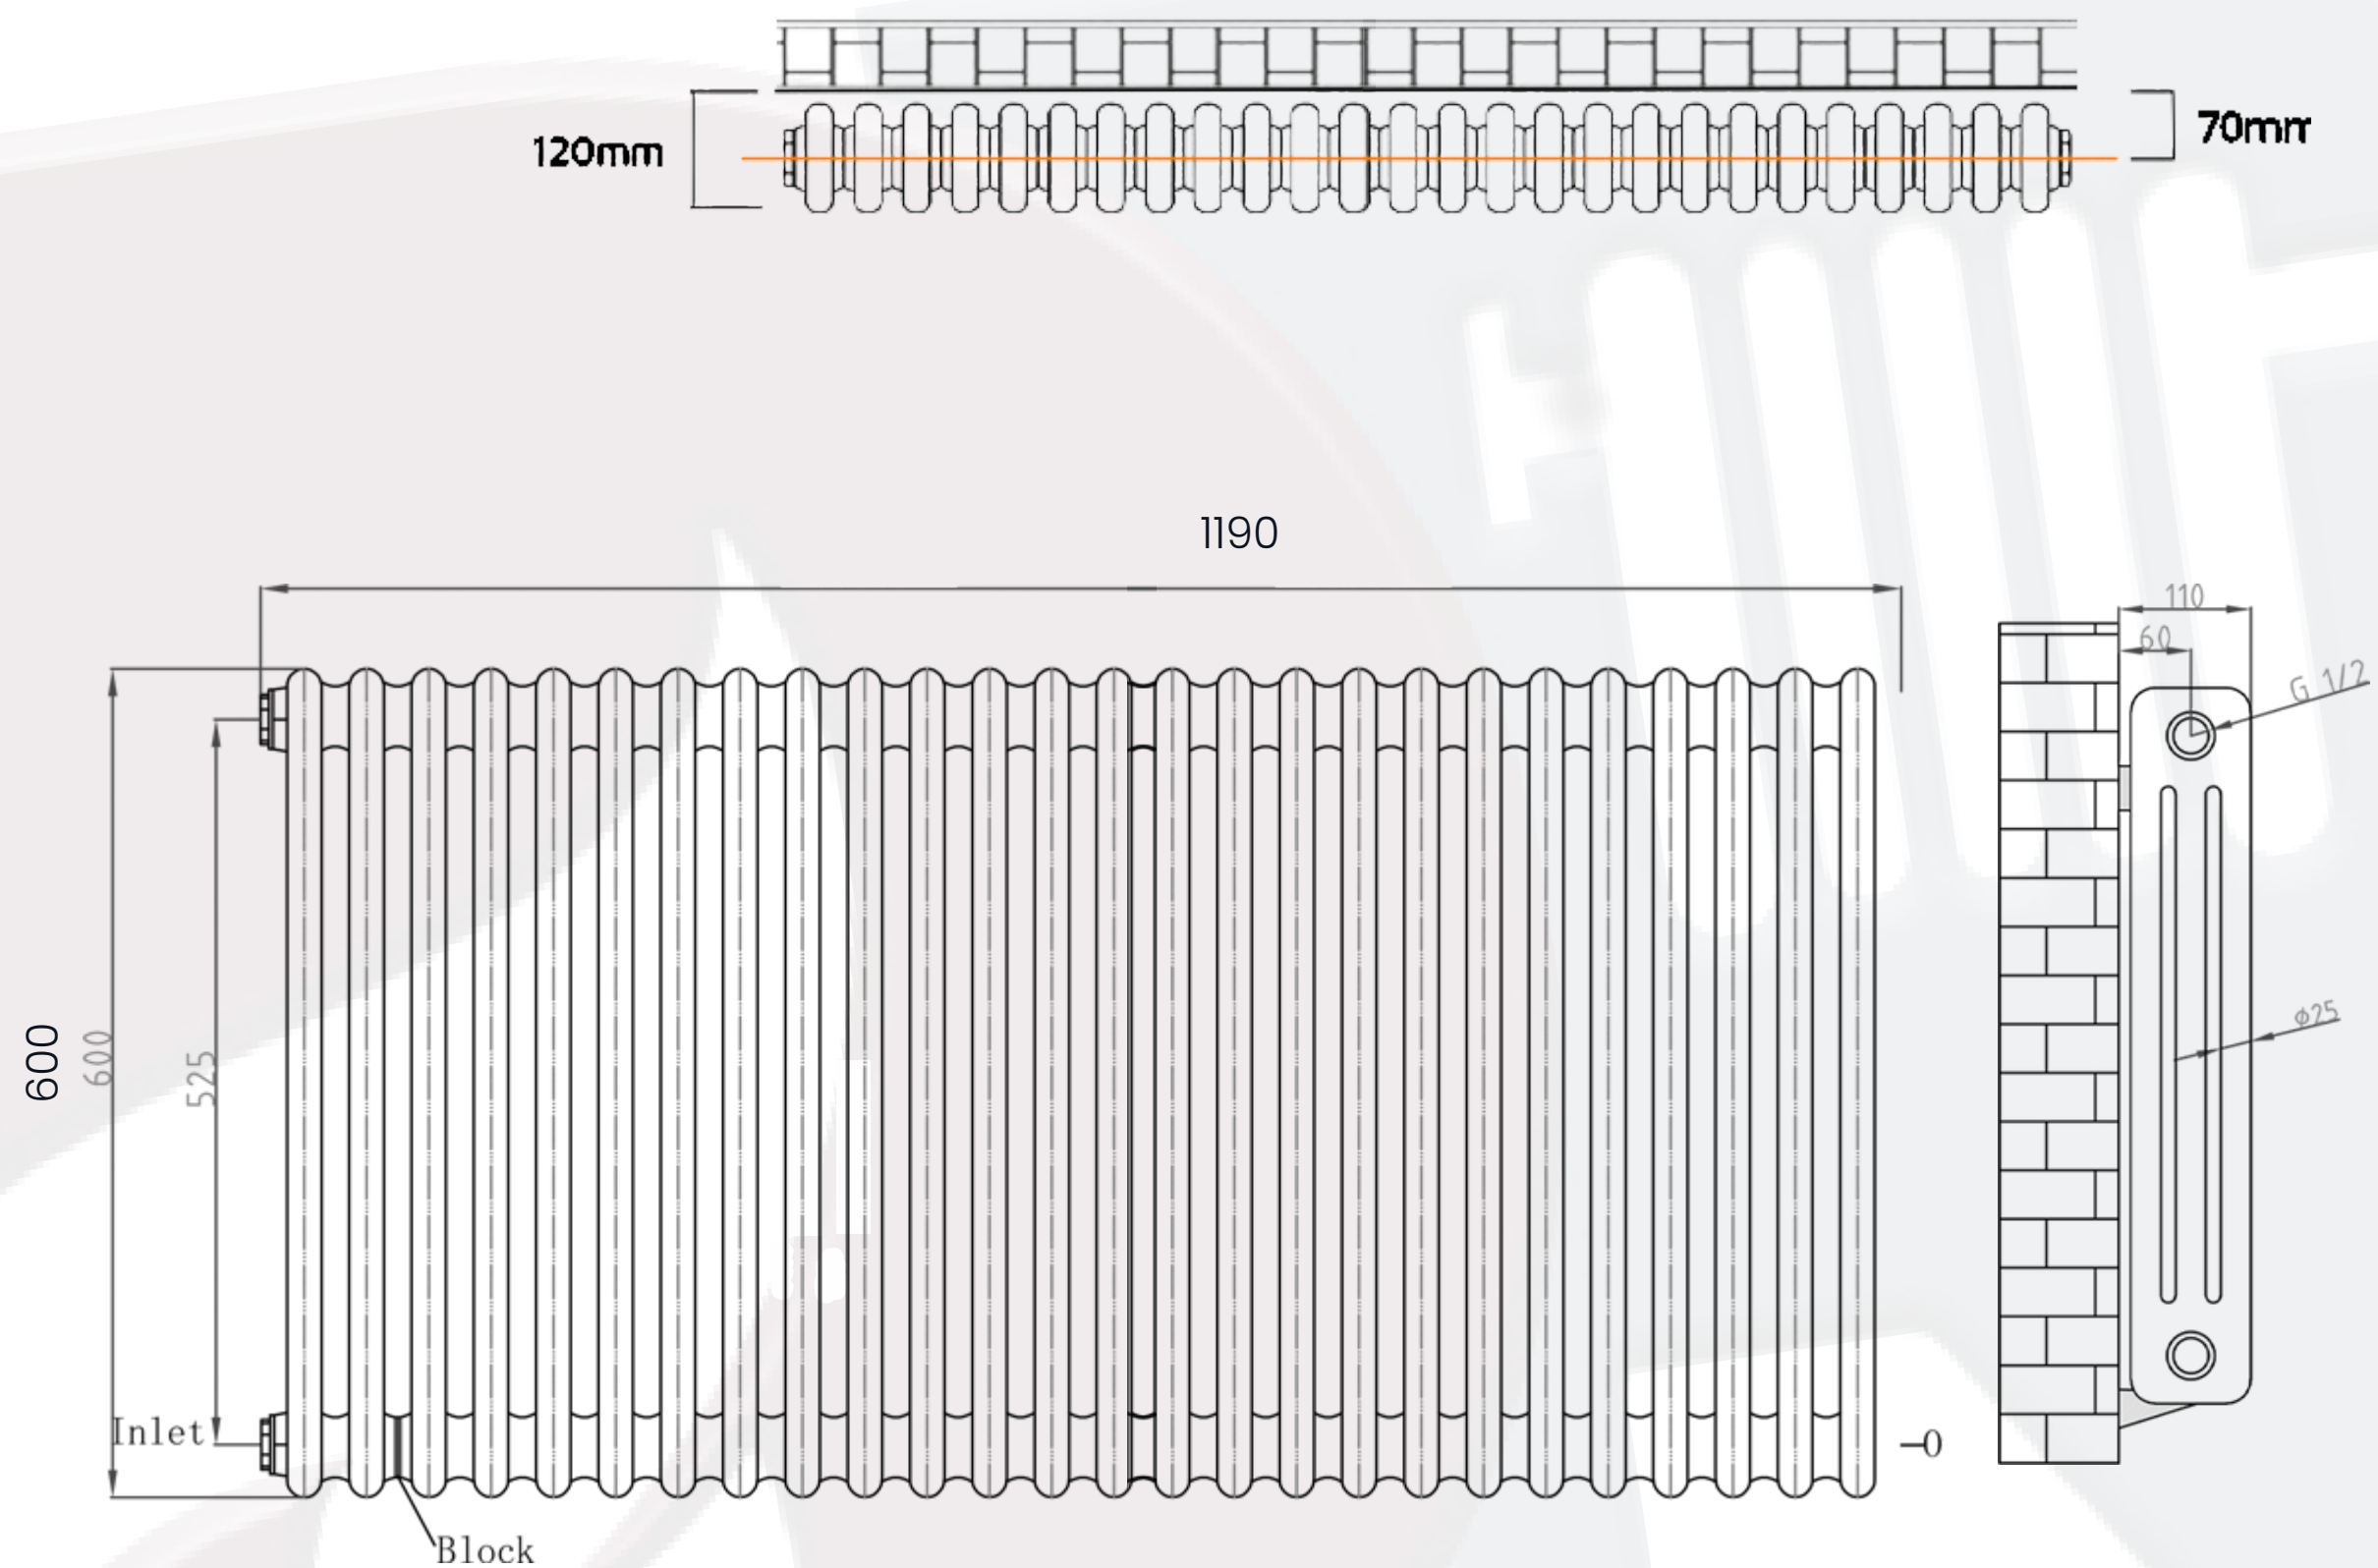

Cotswold Data Sheet

600 x 1190mm 3 Column Anthracite Designer Radiator

Height: 600mm
No. Of Tubes: 26
Colour: Anthracite
BTU: @ Delta T50: 6034mm

Width: 1190mm
Water Content: 1190mm
Watts: 1768
@ Delta T60: 7651mm

All Direct Radiators are BOE and pipe centres are the radiator width plus 74mm.

Please note due to manufacturing tolerances pipe centres may vary by +/- 10mm, we recommend that pipe work is not altered until your radiator is on site.