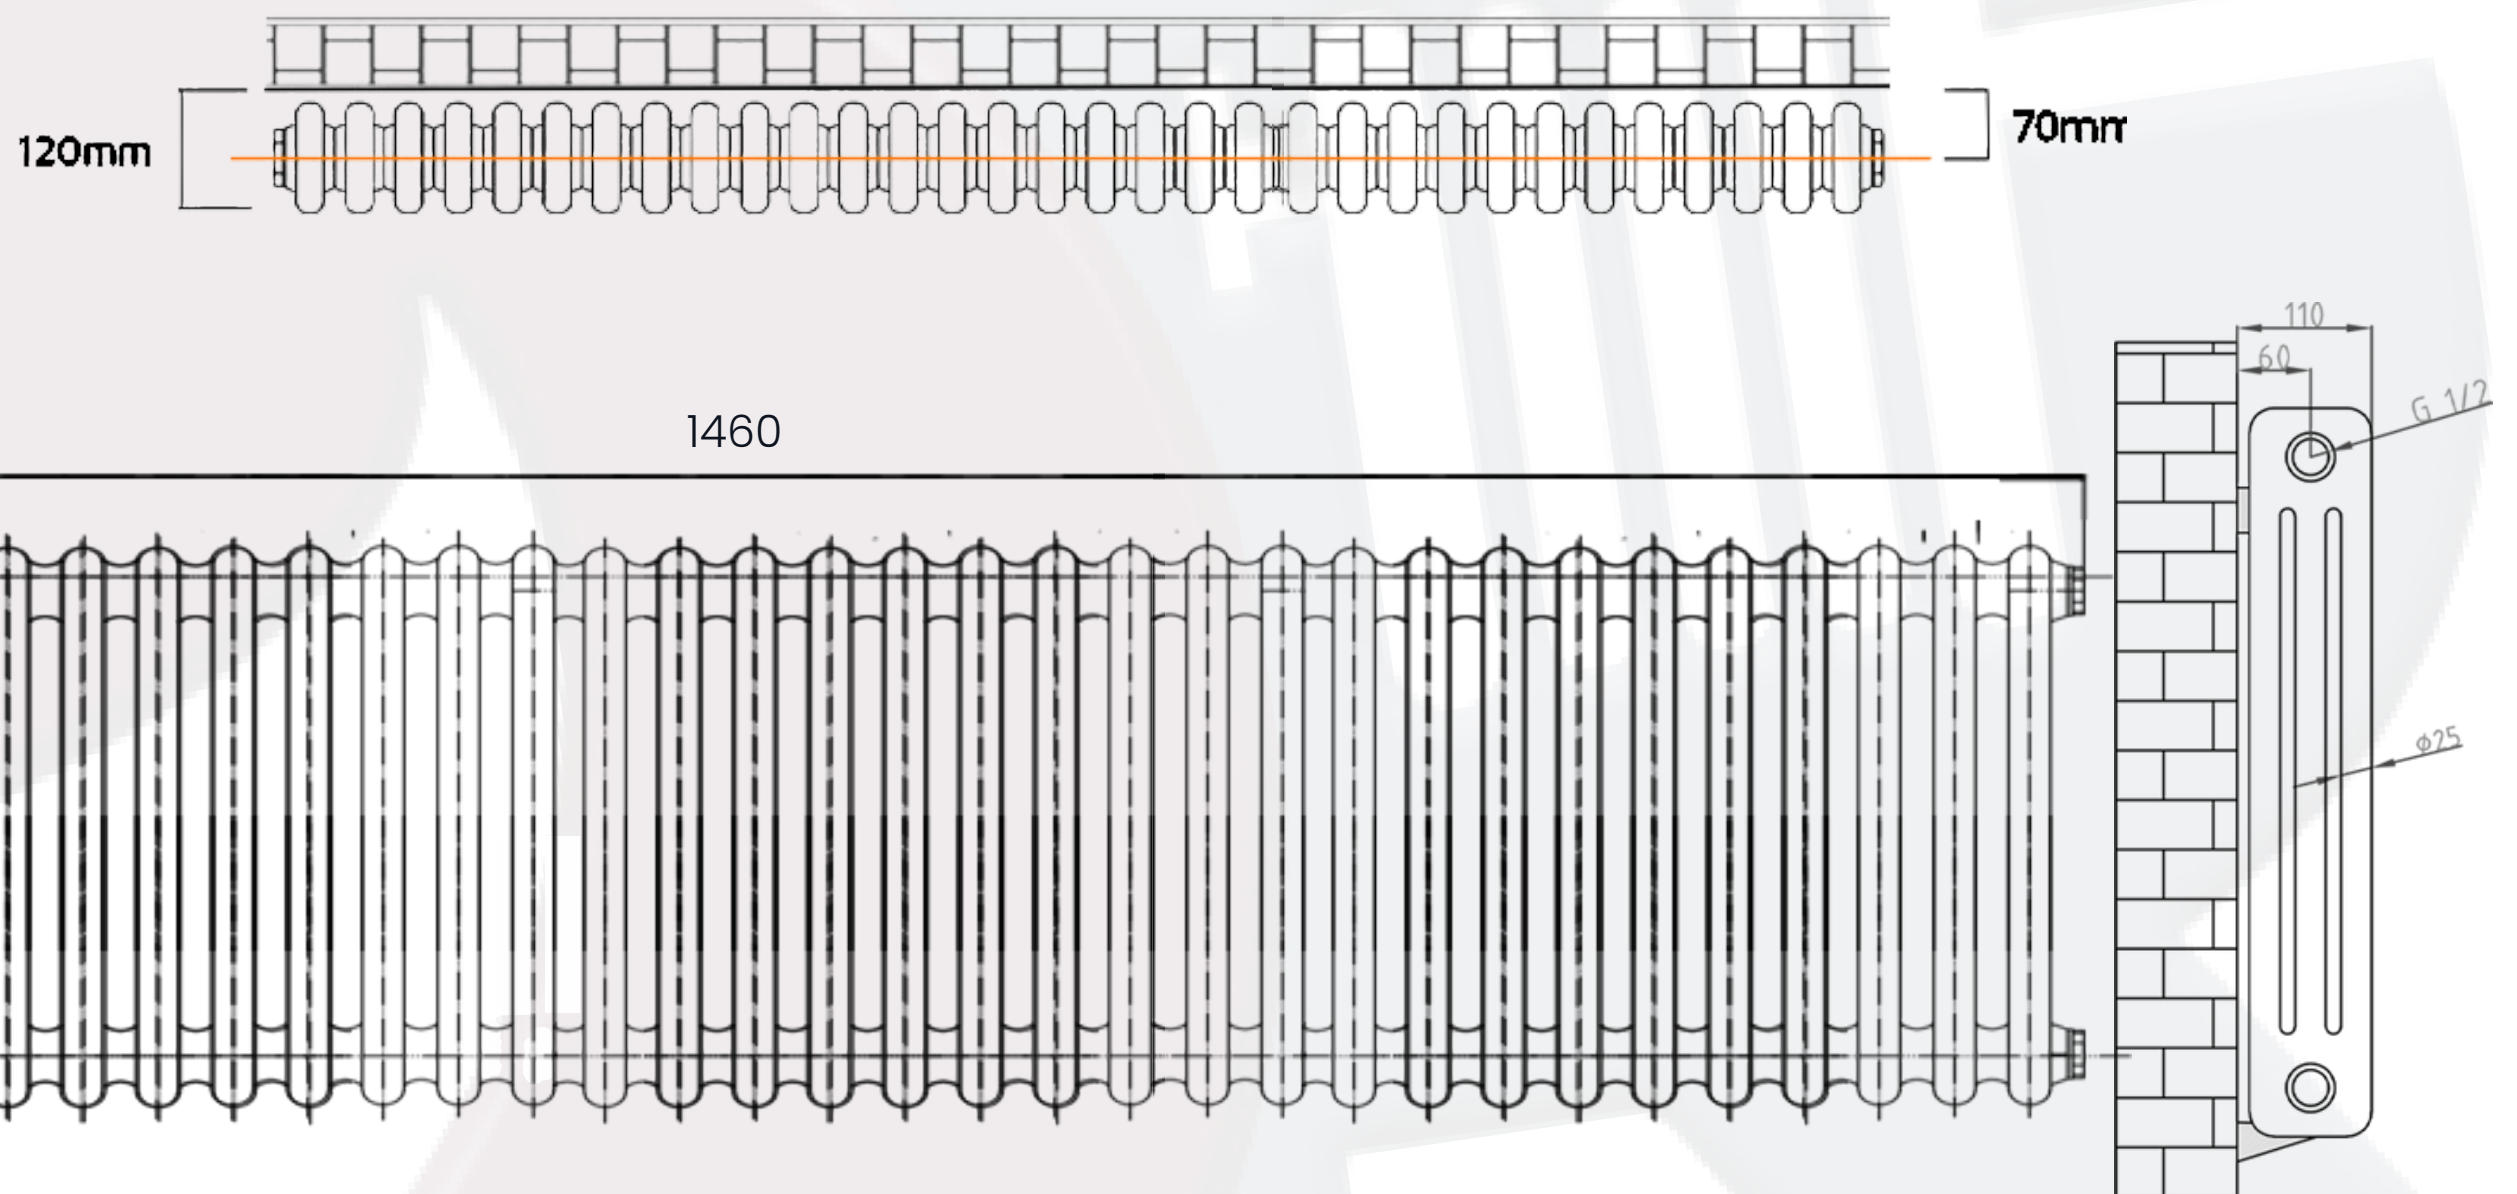

Cotswold Data Sheet

300 x 1460mm 3 Column Black Designer Radiator

Height: 300mm
No. Of Tubes: 32
Colour: Black
BTU: @ Delta T50: 3932mm @ **Delta T60:** 4986mm

Width: 1460mm
Water Content: 1460mm
Watts: 1152

All Direct Radiators are BOE and pipe centres are the radiator width plus 74mm.

Please note due to manufacturing tolerances pipe centres may vary by +/- 10mm, we recommend that pipe work is not altered until your radiator is on site.