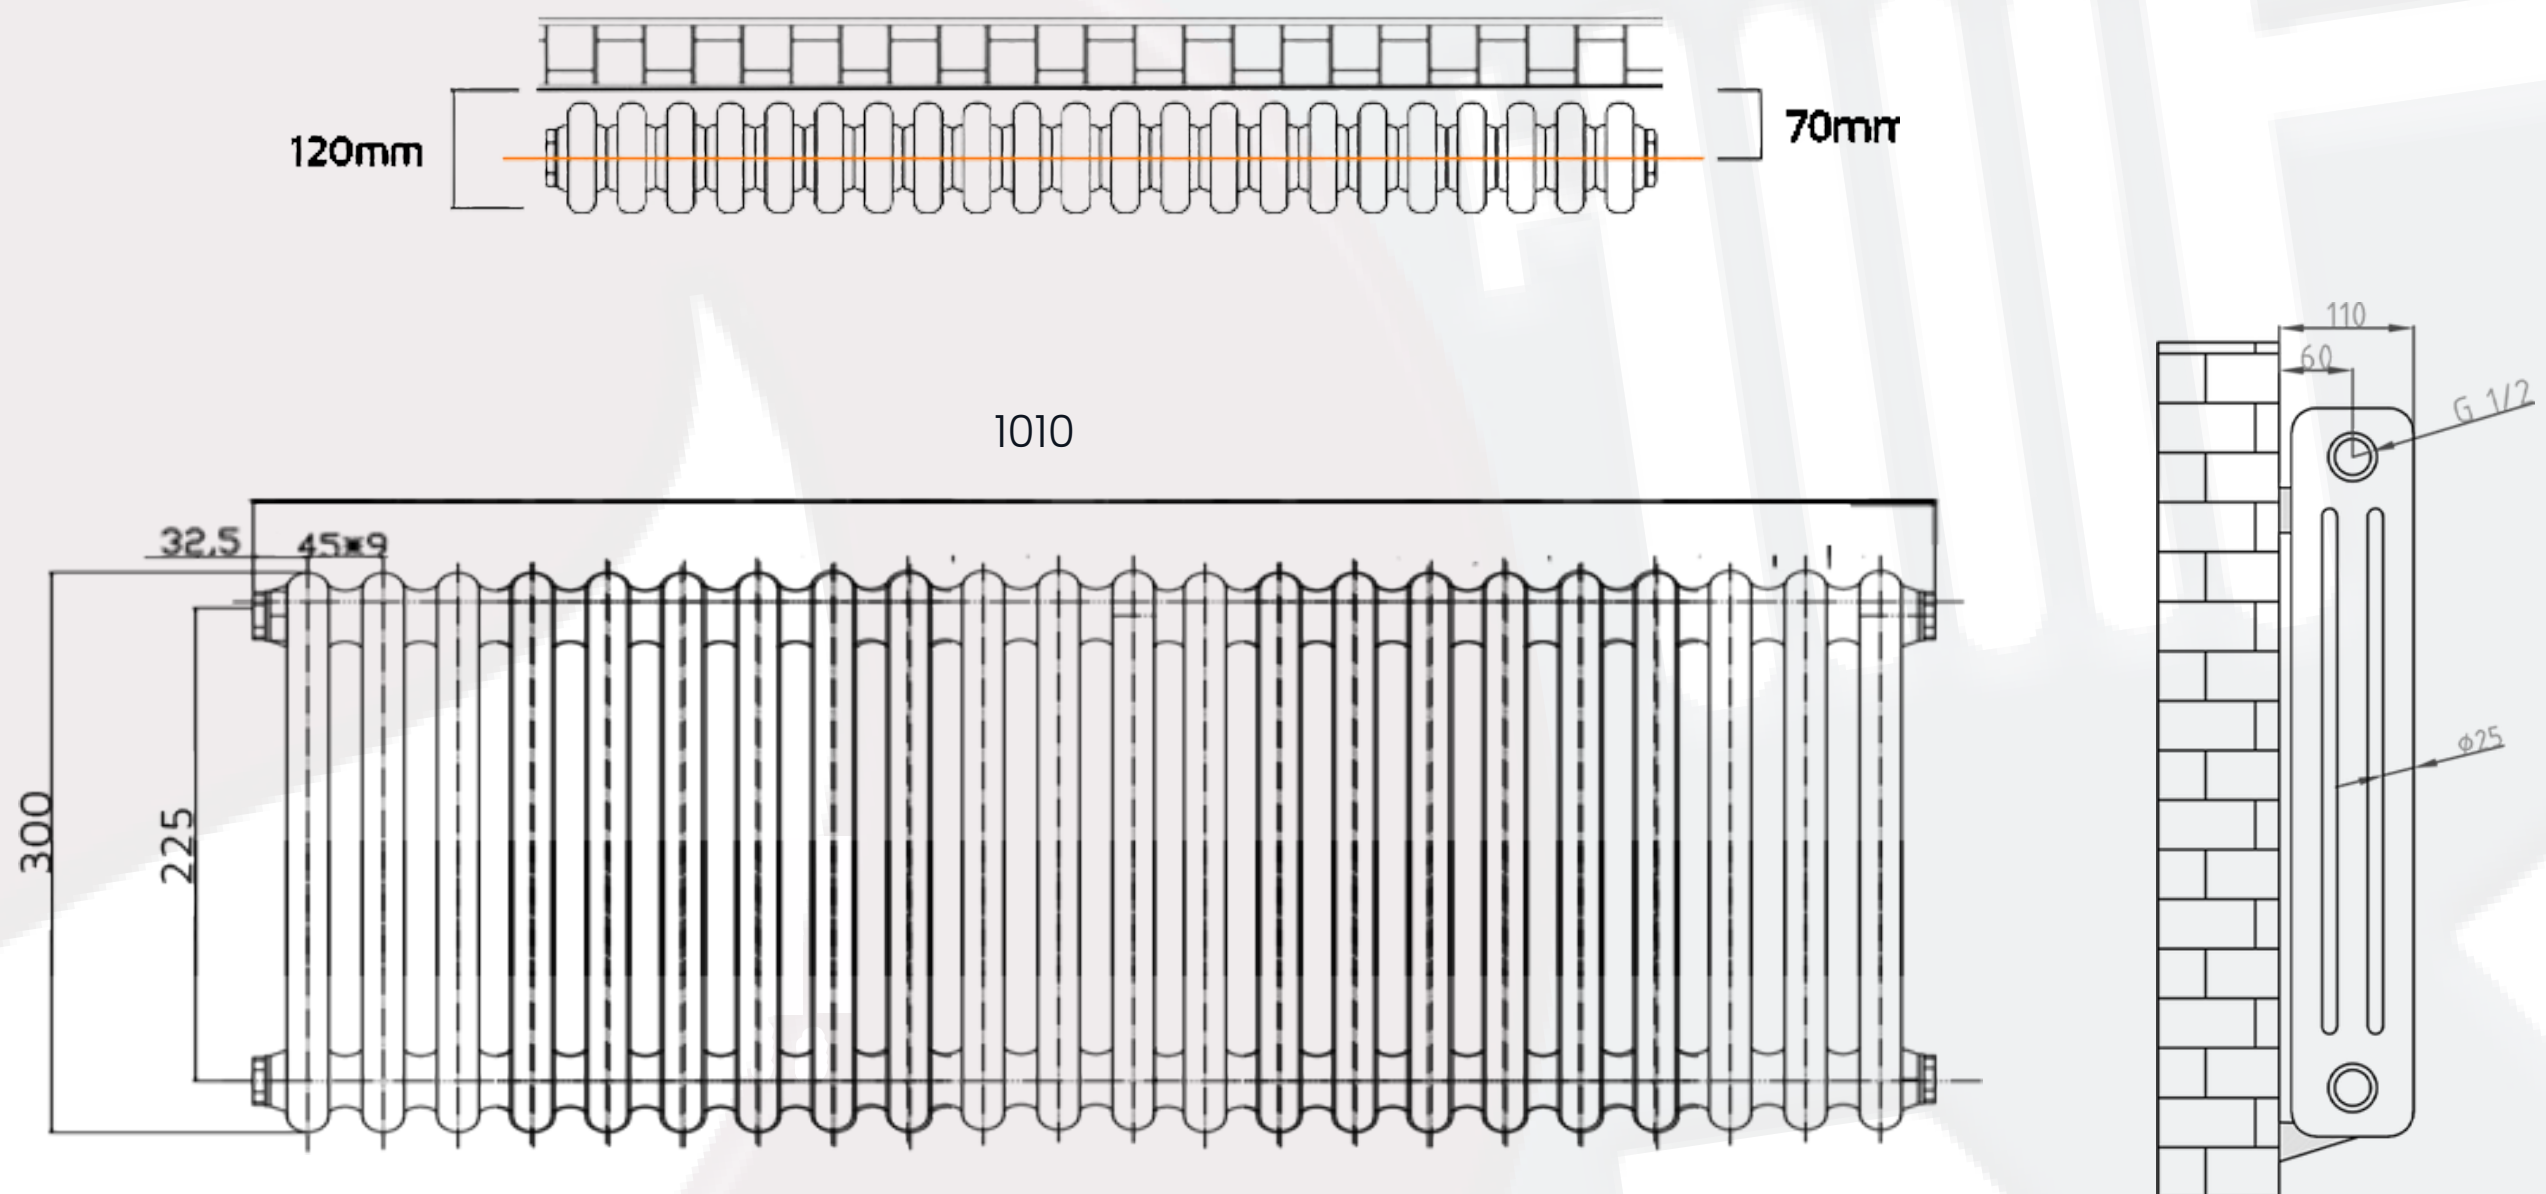

Cotswold Data Sheet

300 x 1010mm 3 Column Black Designer Radiator

Height: 300mm
No. Of Tubes: 22
Colour: Black
BTU: @ Delta T50: 2703mm @ **Delta T60:** 3427mm

Width: 1010mm
Water Content: 1010mm
Watts: 792

All Direct Radiators are BOE and pipe centres are the radiator width plus 74mm.

Please note due to manufacturing tolerances pipe centres may vary by +/- 10mm, we recommend that pipe work is not altered until your radiator is on site.