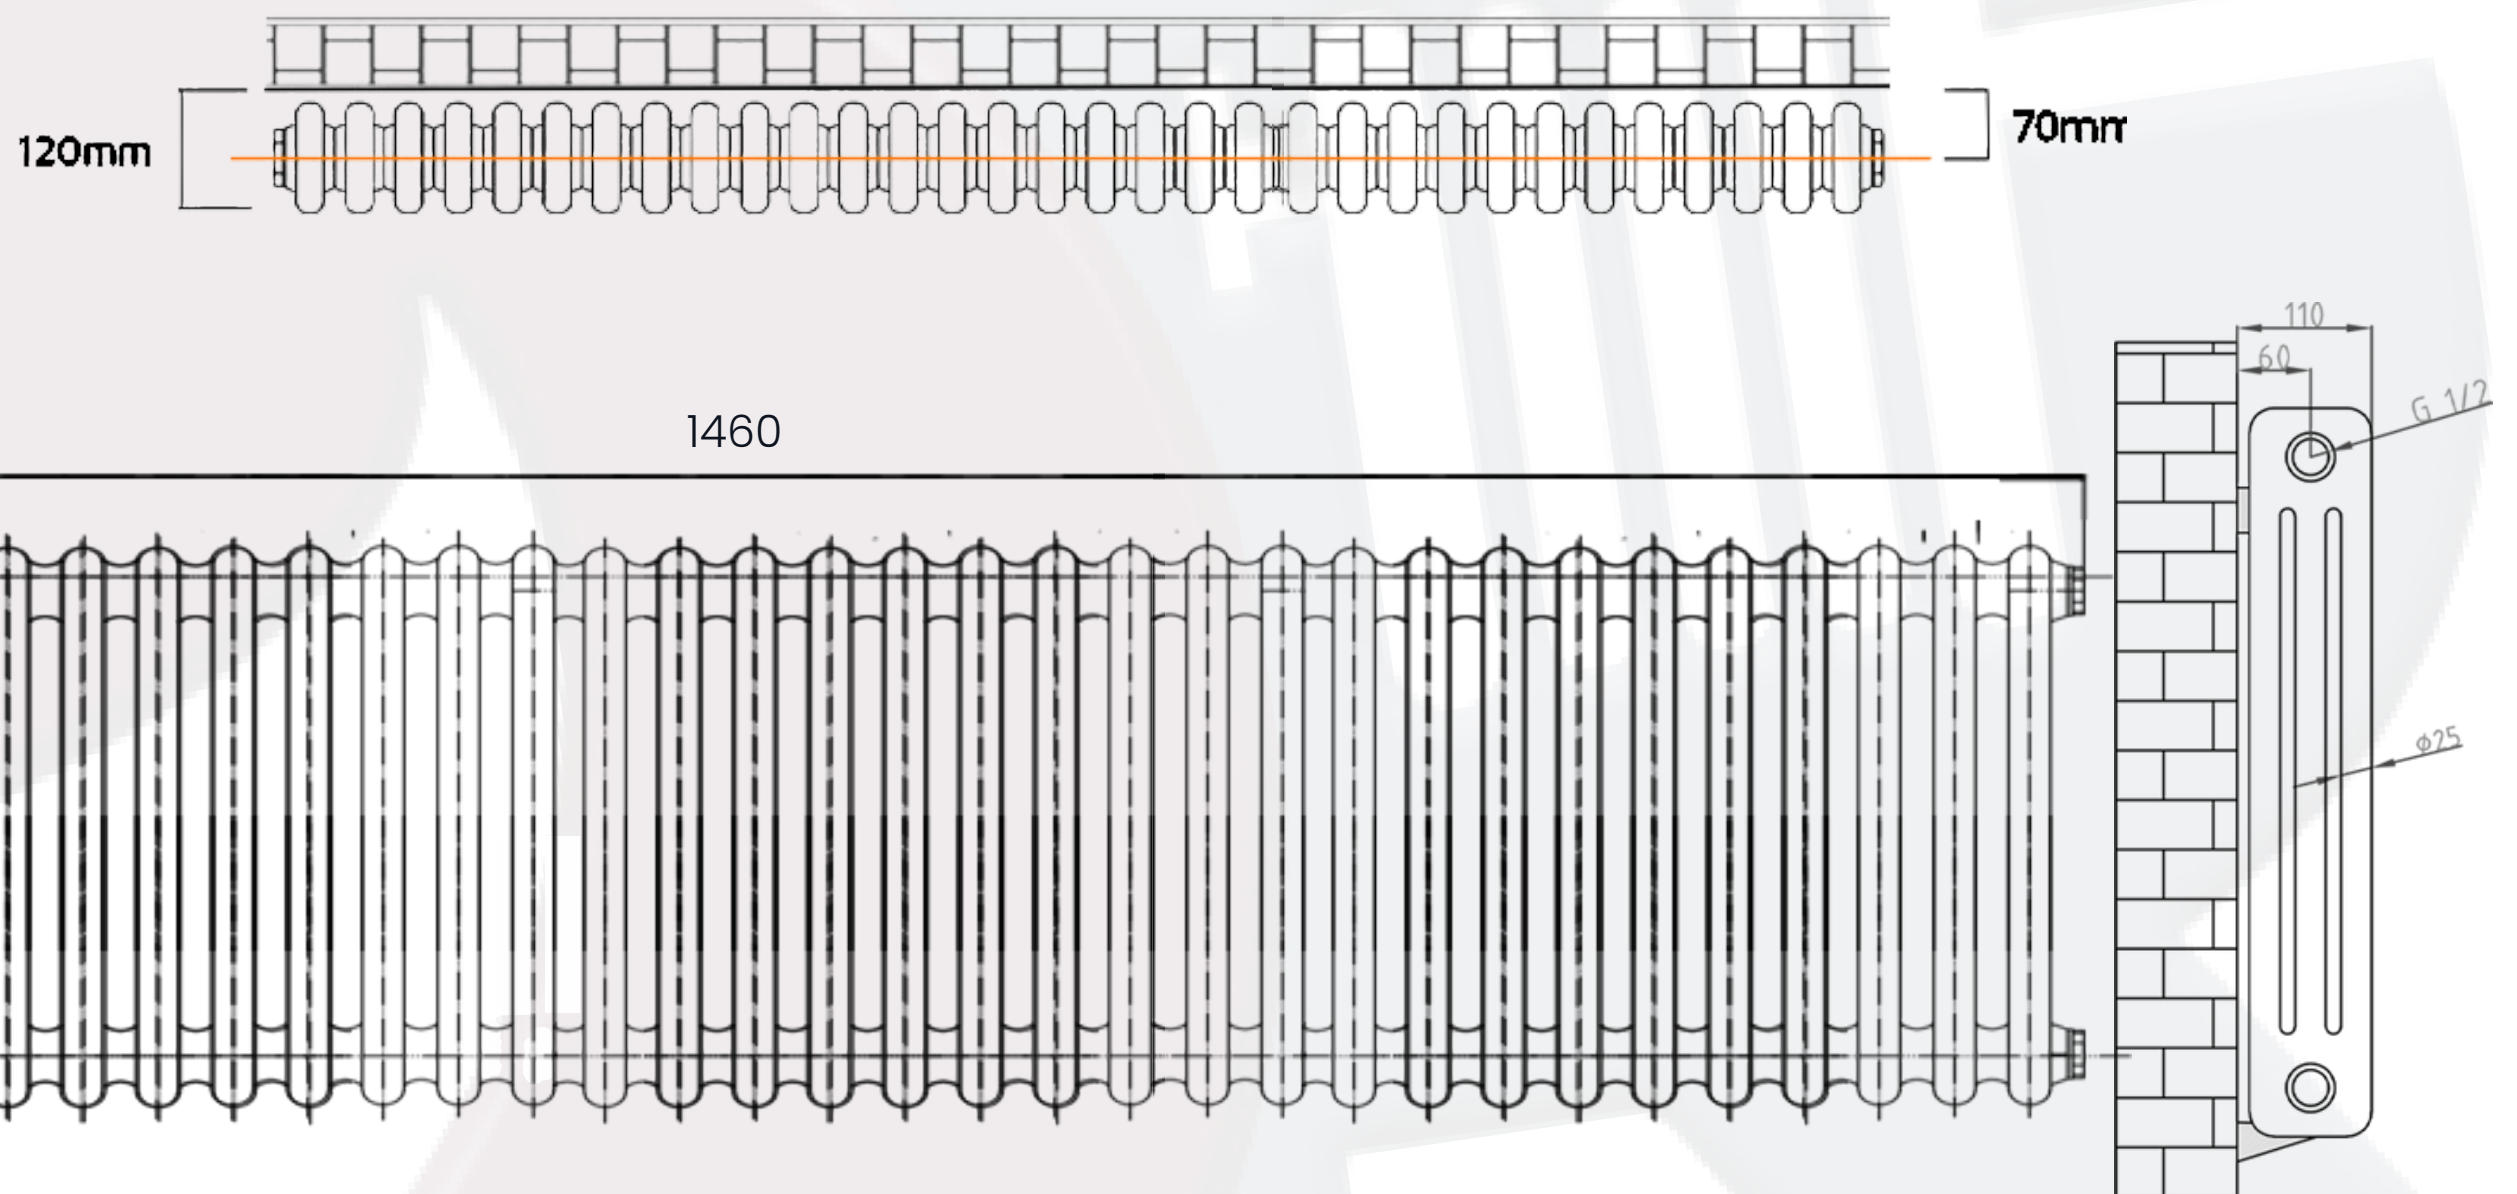

Cotswold Data Sheet

300 x 1460mm 3 Column White Designer Radiator

Height: 300mm
No. Of Tubes: 32
Colour: White
BTU: @ Delta T50: 3932mm

Width: 1460mm
Water Content: 1460mm
Watts: 1152
BTU: @ Delta T60: 4986mm

All Direct Radiators are BOE and pipe centres are the radiator width plus 74mm.

Please note due to manufacturing tolerances pipe centres may vary by +/- 10mm, we recommend that pipe work is not altered until your radiator is on site.