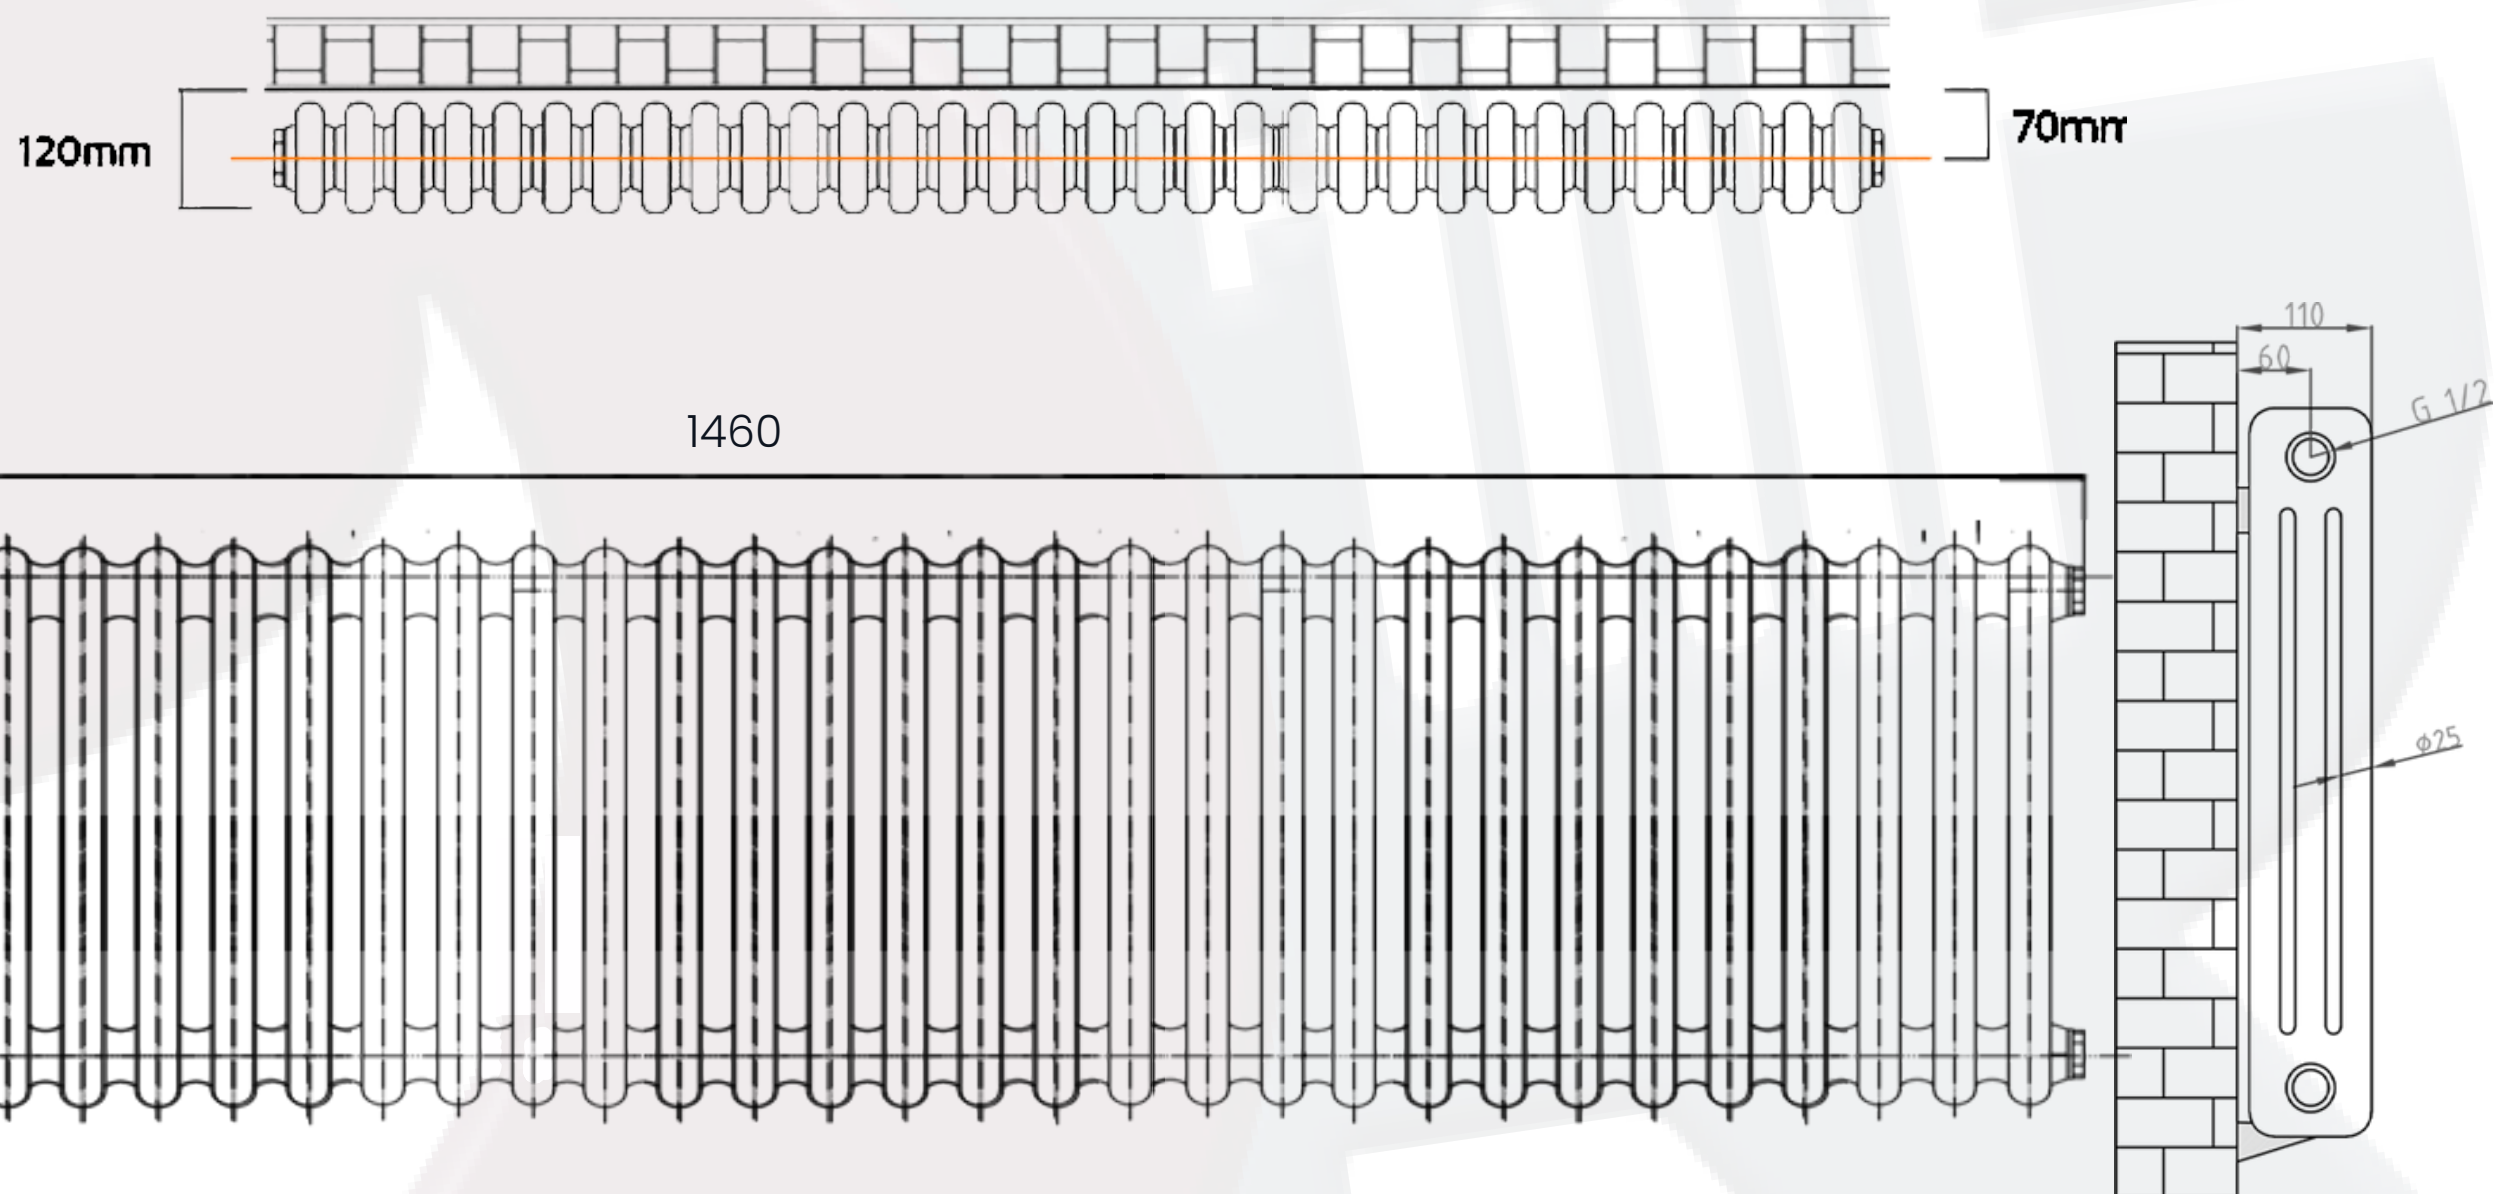

## 300 x 1460mm 3 Column Anthracite Designer Radiator

**Height:** 300mm  
**No. Of Tubes:** 32  
**Colour:** Anthracite  
**BTU: @ Delta T50:** 3932mm

**Width:** 1460mm  
**Water Content:** 1460mm  
**Watts:** 1152  
**BTU: @ Delta T60:** 4986mm

All Direct Radiators are BOE and pipe centres are the radiator width plus 74mm.

Please note due to manufacturing tolerances pipe centres may vary by +/- 10mm, we recommend that pipe work is not altered until your radiator is on site.