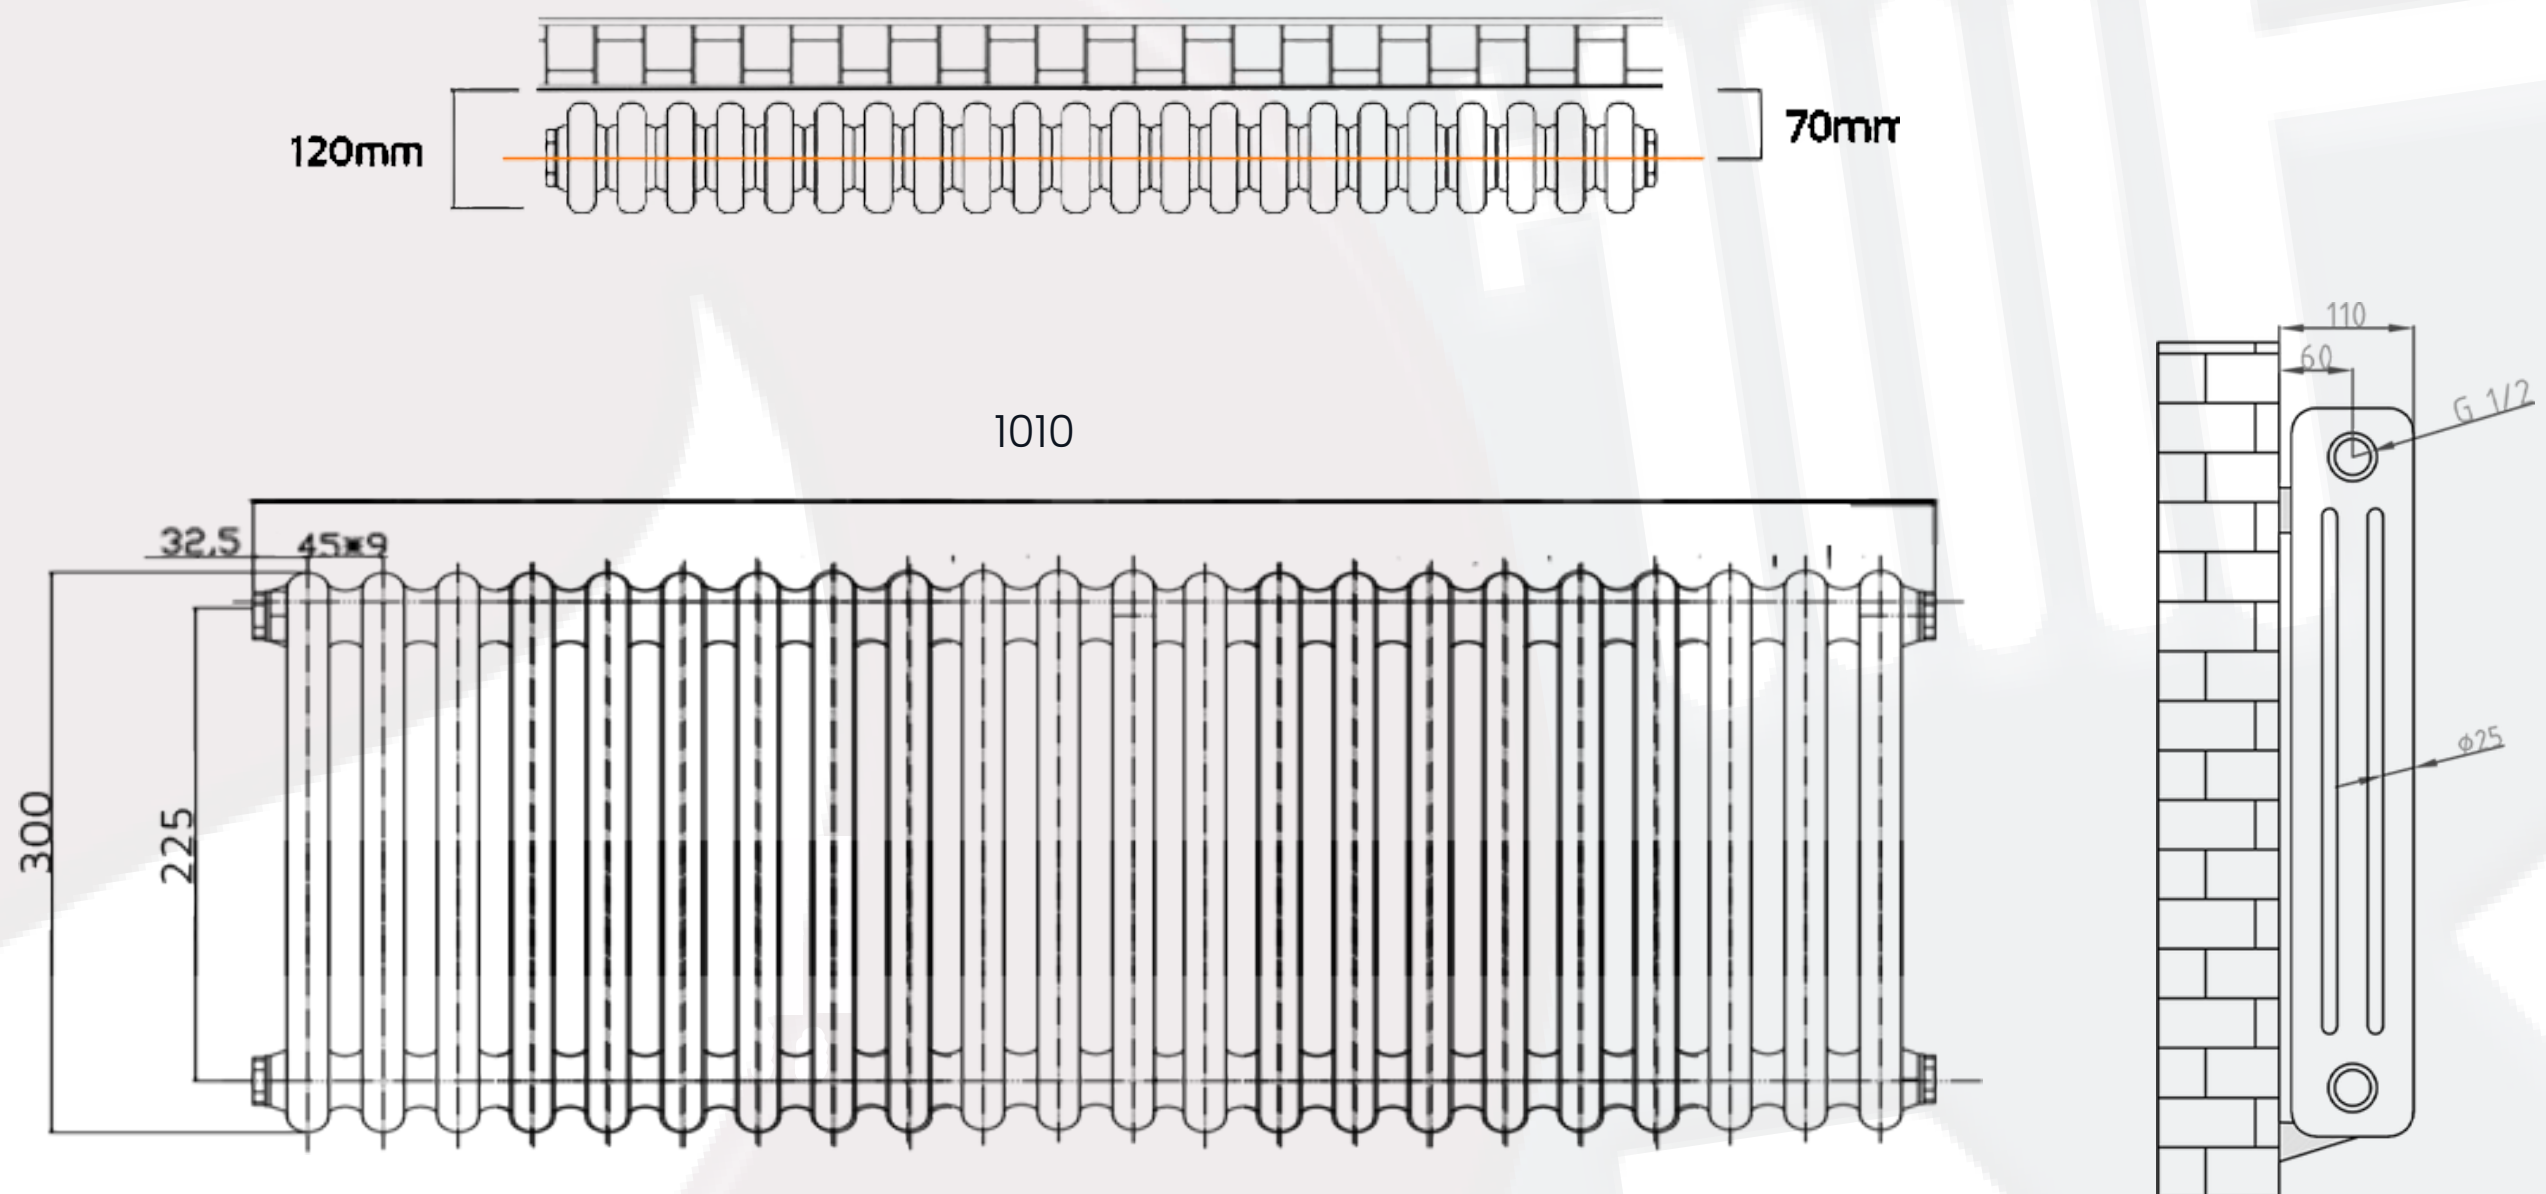

## 300 x 1010mm 3 Column White Designer Radiator

**Height:** 300mm  
**No. Of Tubes:** 22  
**Colour:** White  
**BTU: @ Delta T50:** 2703mm @ **Delta T60:** 3427mm

**Width:** 1010mm  
**Water Content:** 1010mm  
**Watts:** 792

All Direct Radiators are BOE and pipe centres are the radiator width plus 74mm.

Please note due to manufacturing tolerances pipe centres may vary by +/- 10mm, we recommend that pipe work is not altered until your radiator is on site.