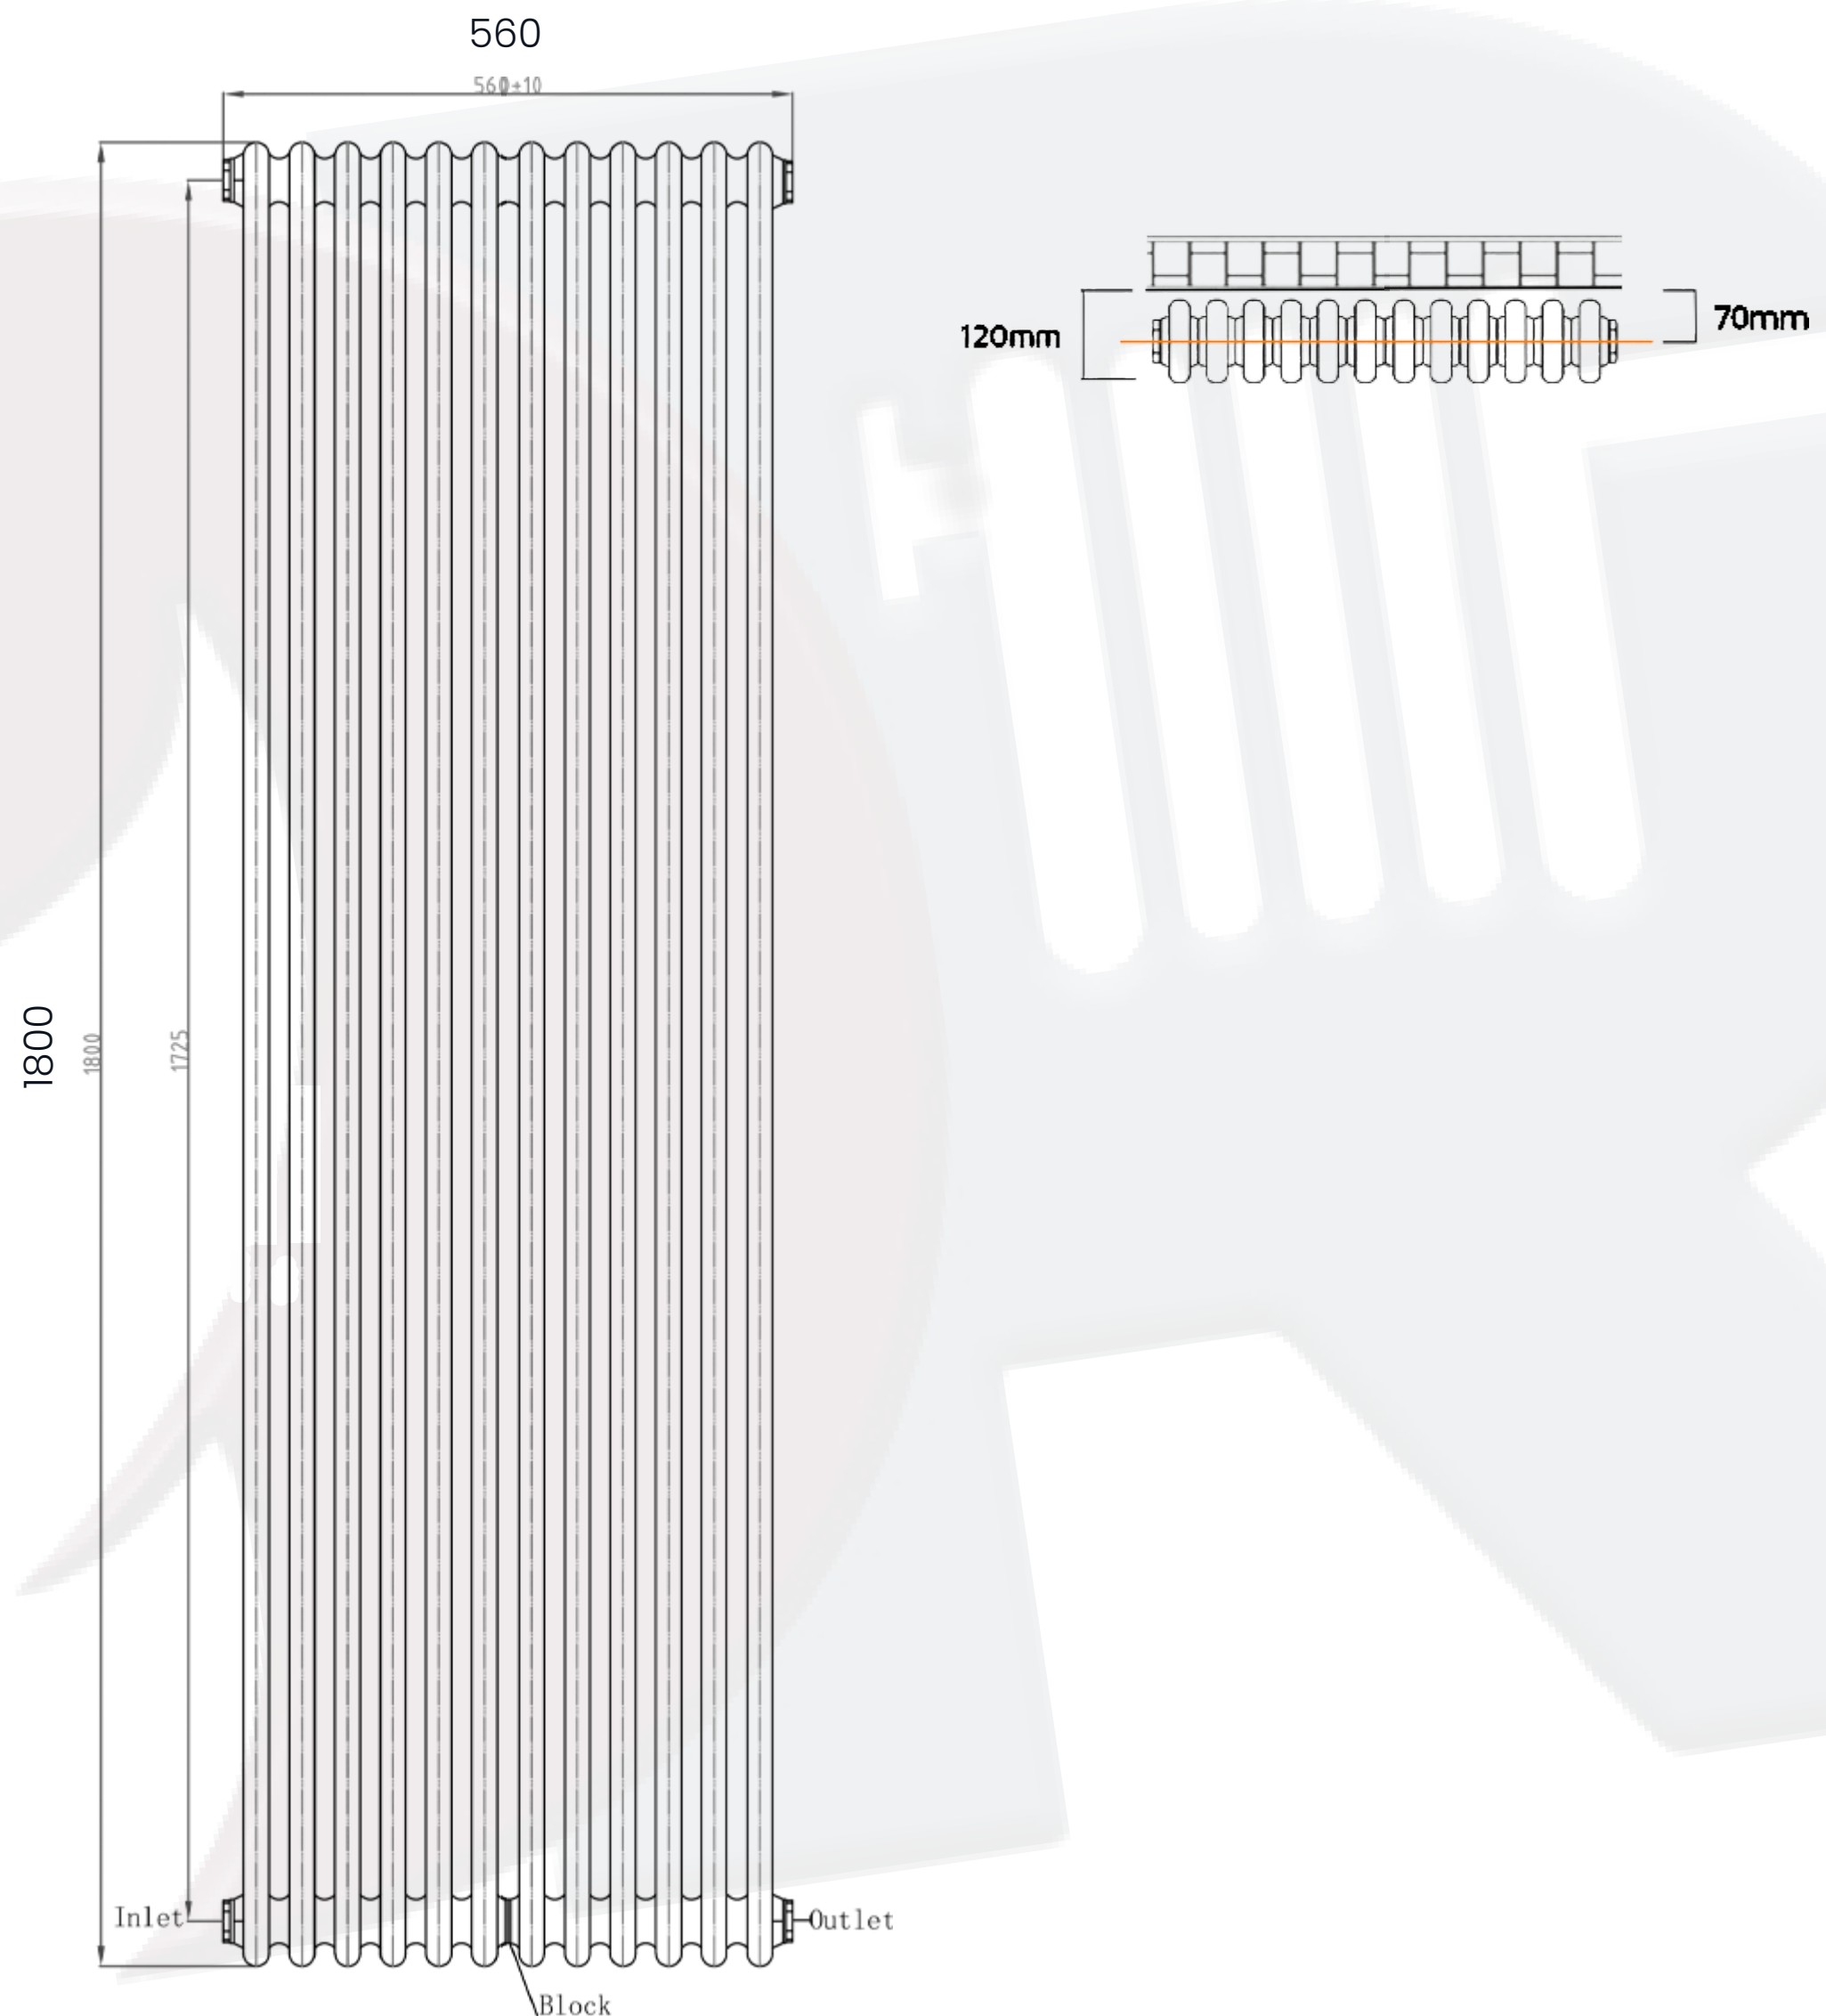

Cotswold Data Sheet

1800 x 560mm 3 Column White Designer Radiator

Height: 1800mm

No. Of Tubes: 12

Colour: White

BTU: @ Delta T50: 7288mm **@ Delta T60:** 9241mm

Width: 560mm

Water Content: 560mm

Watts: 2136

All Direct Radiators are BOE and pipe centres are the radiator width plus 74mm.

Please note due to manufacturing tolerances pipe centres may vary by +/- 10mm, we recommend that pipe work is not altered until your radiator is on site.