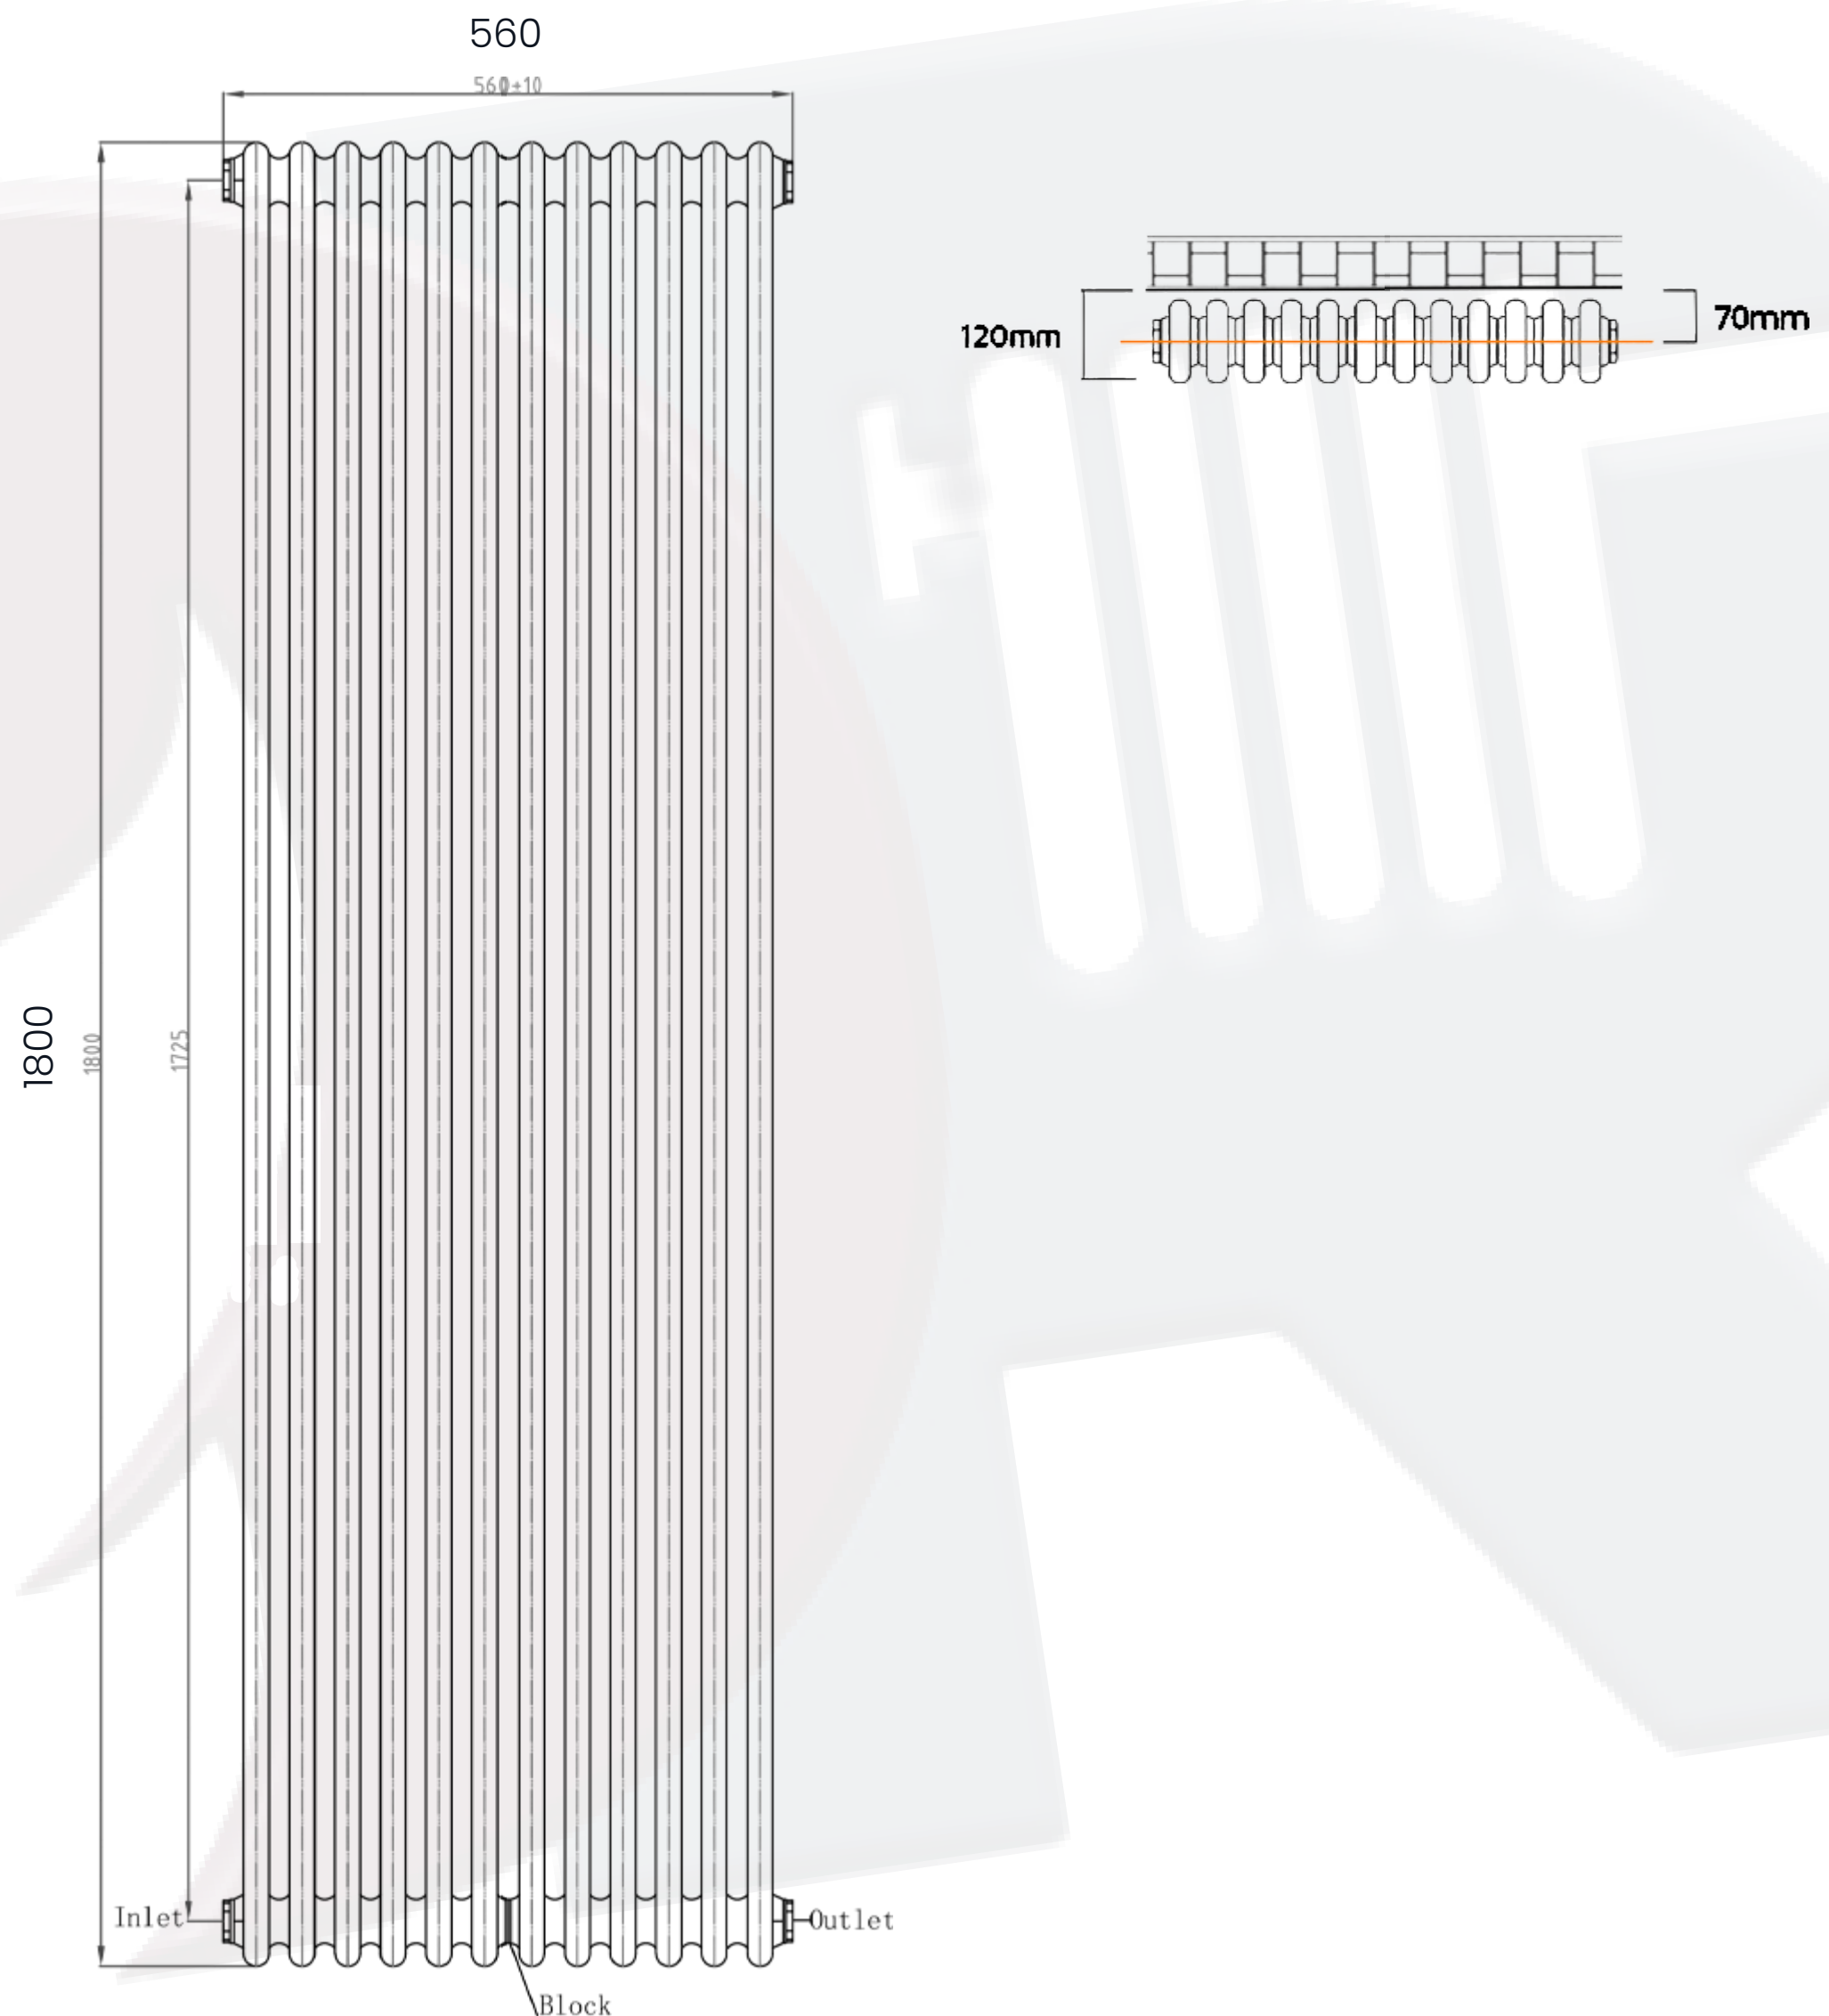

Cotswold Data Sheet

1800 x 560mm 3 Column Black Designer Radiator

Height: 1800mm

No. Of Tubes: 12

Colour: Black

BTU: @ Delta T50: 7288mm **@ Delta T60:** 9241mm

Width: 560mm

Water Content: 560mm

Watts: 2136

All Direct Radiators are BOE and pipe centres are the radiator width plus 74mm.

Please note due to manufacturing tolerances pipe centres may vary by +/- 10mm, we recommend that pipe work is not altered until your radiator is on site.