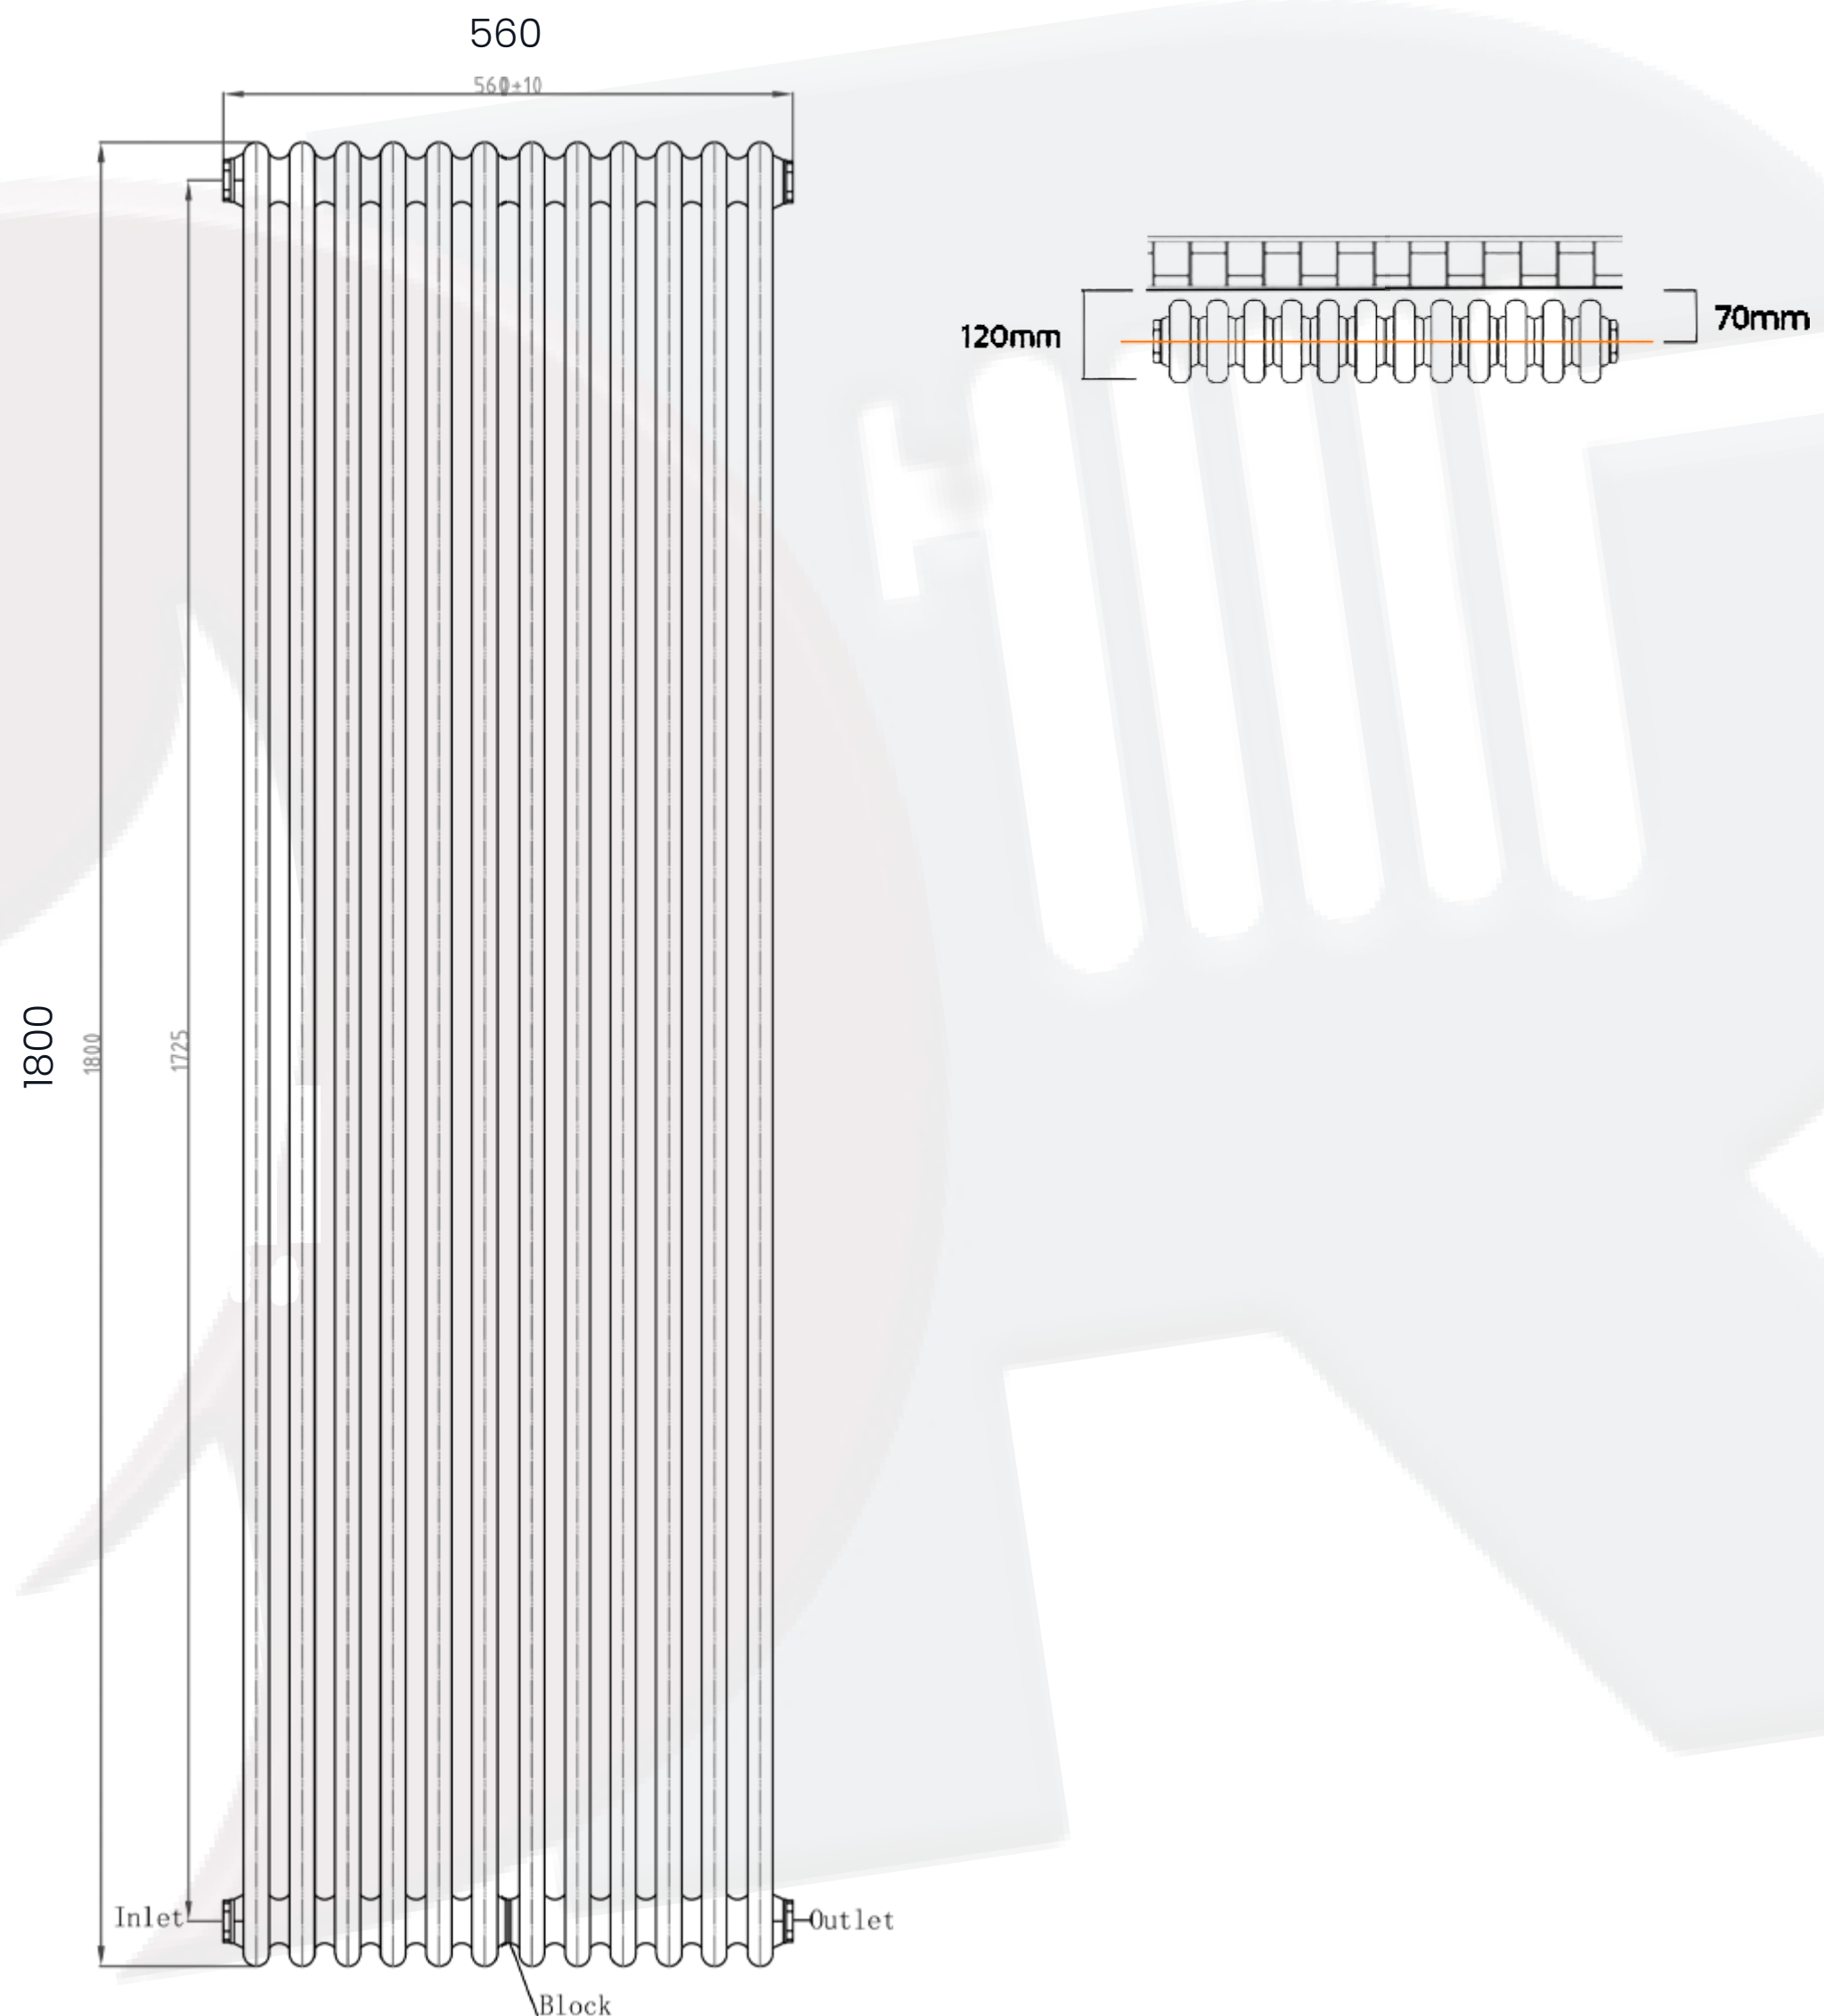

Cotswold Data Sheet

1800 x 560mm 3 Column Anthracite Designer Radiator

Height: 1800mm
No. Of Tubes: 12
Colour: Anthracite
BTU: @ Delta T50: 7288mm @ **Delta T60:** 9241mm

Width: 560mm
Water Content: 560mm
Watts: 2136

All Direct Radiators are BOE and pipe centres are the radiator width plus 74mm.

Please note due to manufacturing tolerances pipe centres may vary by +/- 10mm, we recommend that pipe work is not altered until your radiator is on site.