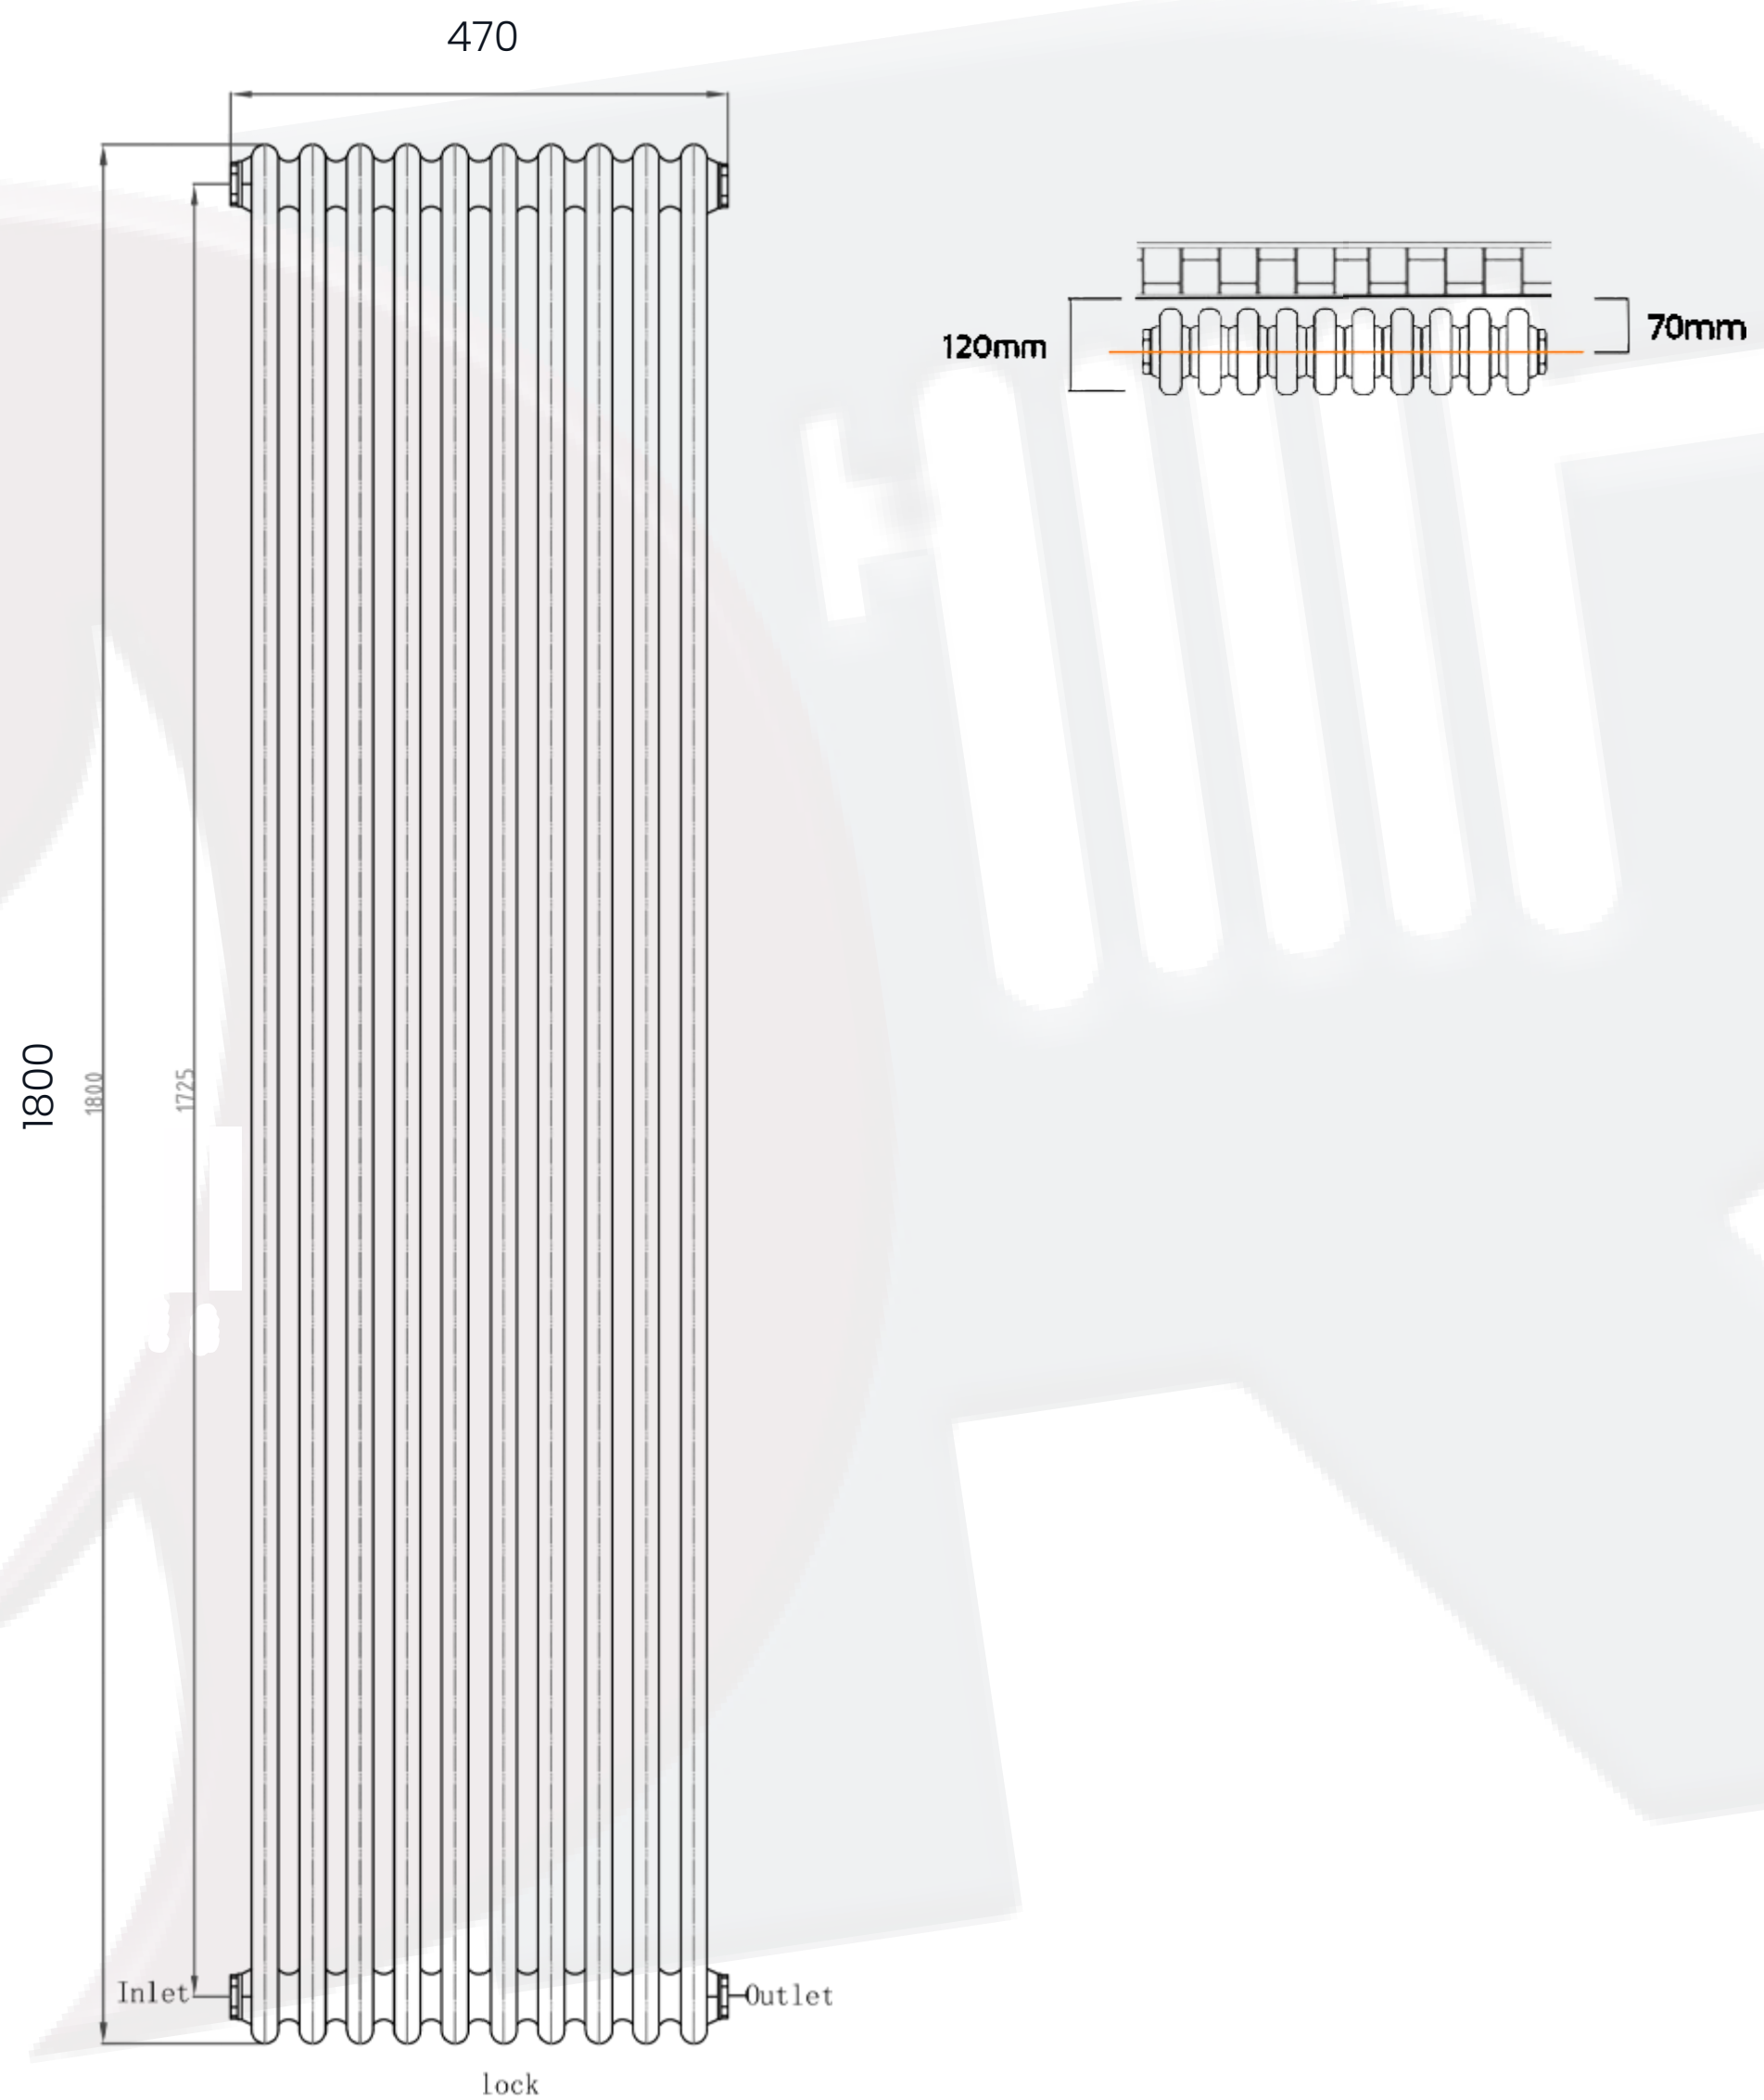

Cotswold Data Sheet

1800 x 470mm 3 Column White Designer Radiator

Height: 1800mm

No. Of Tubes: 10

Colour: White

BTU: @ Delta T50: 6075mm **@ Delta T60:** 7703mm

Width: 470mm

Water Content: 470mm

Watts: 1780

All Direct Radiators are BOE and pipe centres are the radiator width plus 74mm.

Please note due to manufacturing tolerances pipe centres may vary by +/- 10mm, we recommend that pipe work is not altered until your radiator is on site.