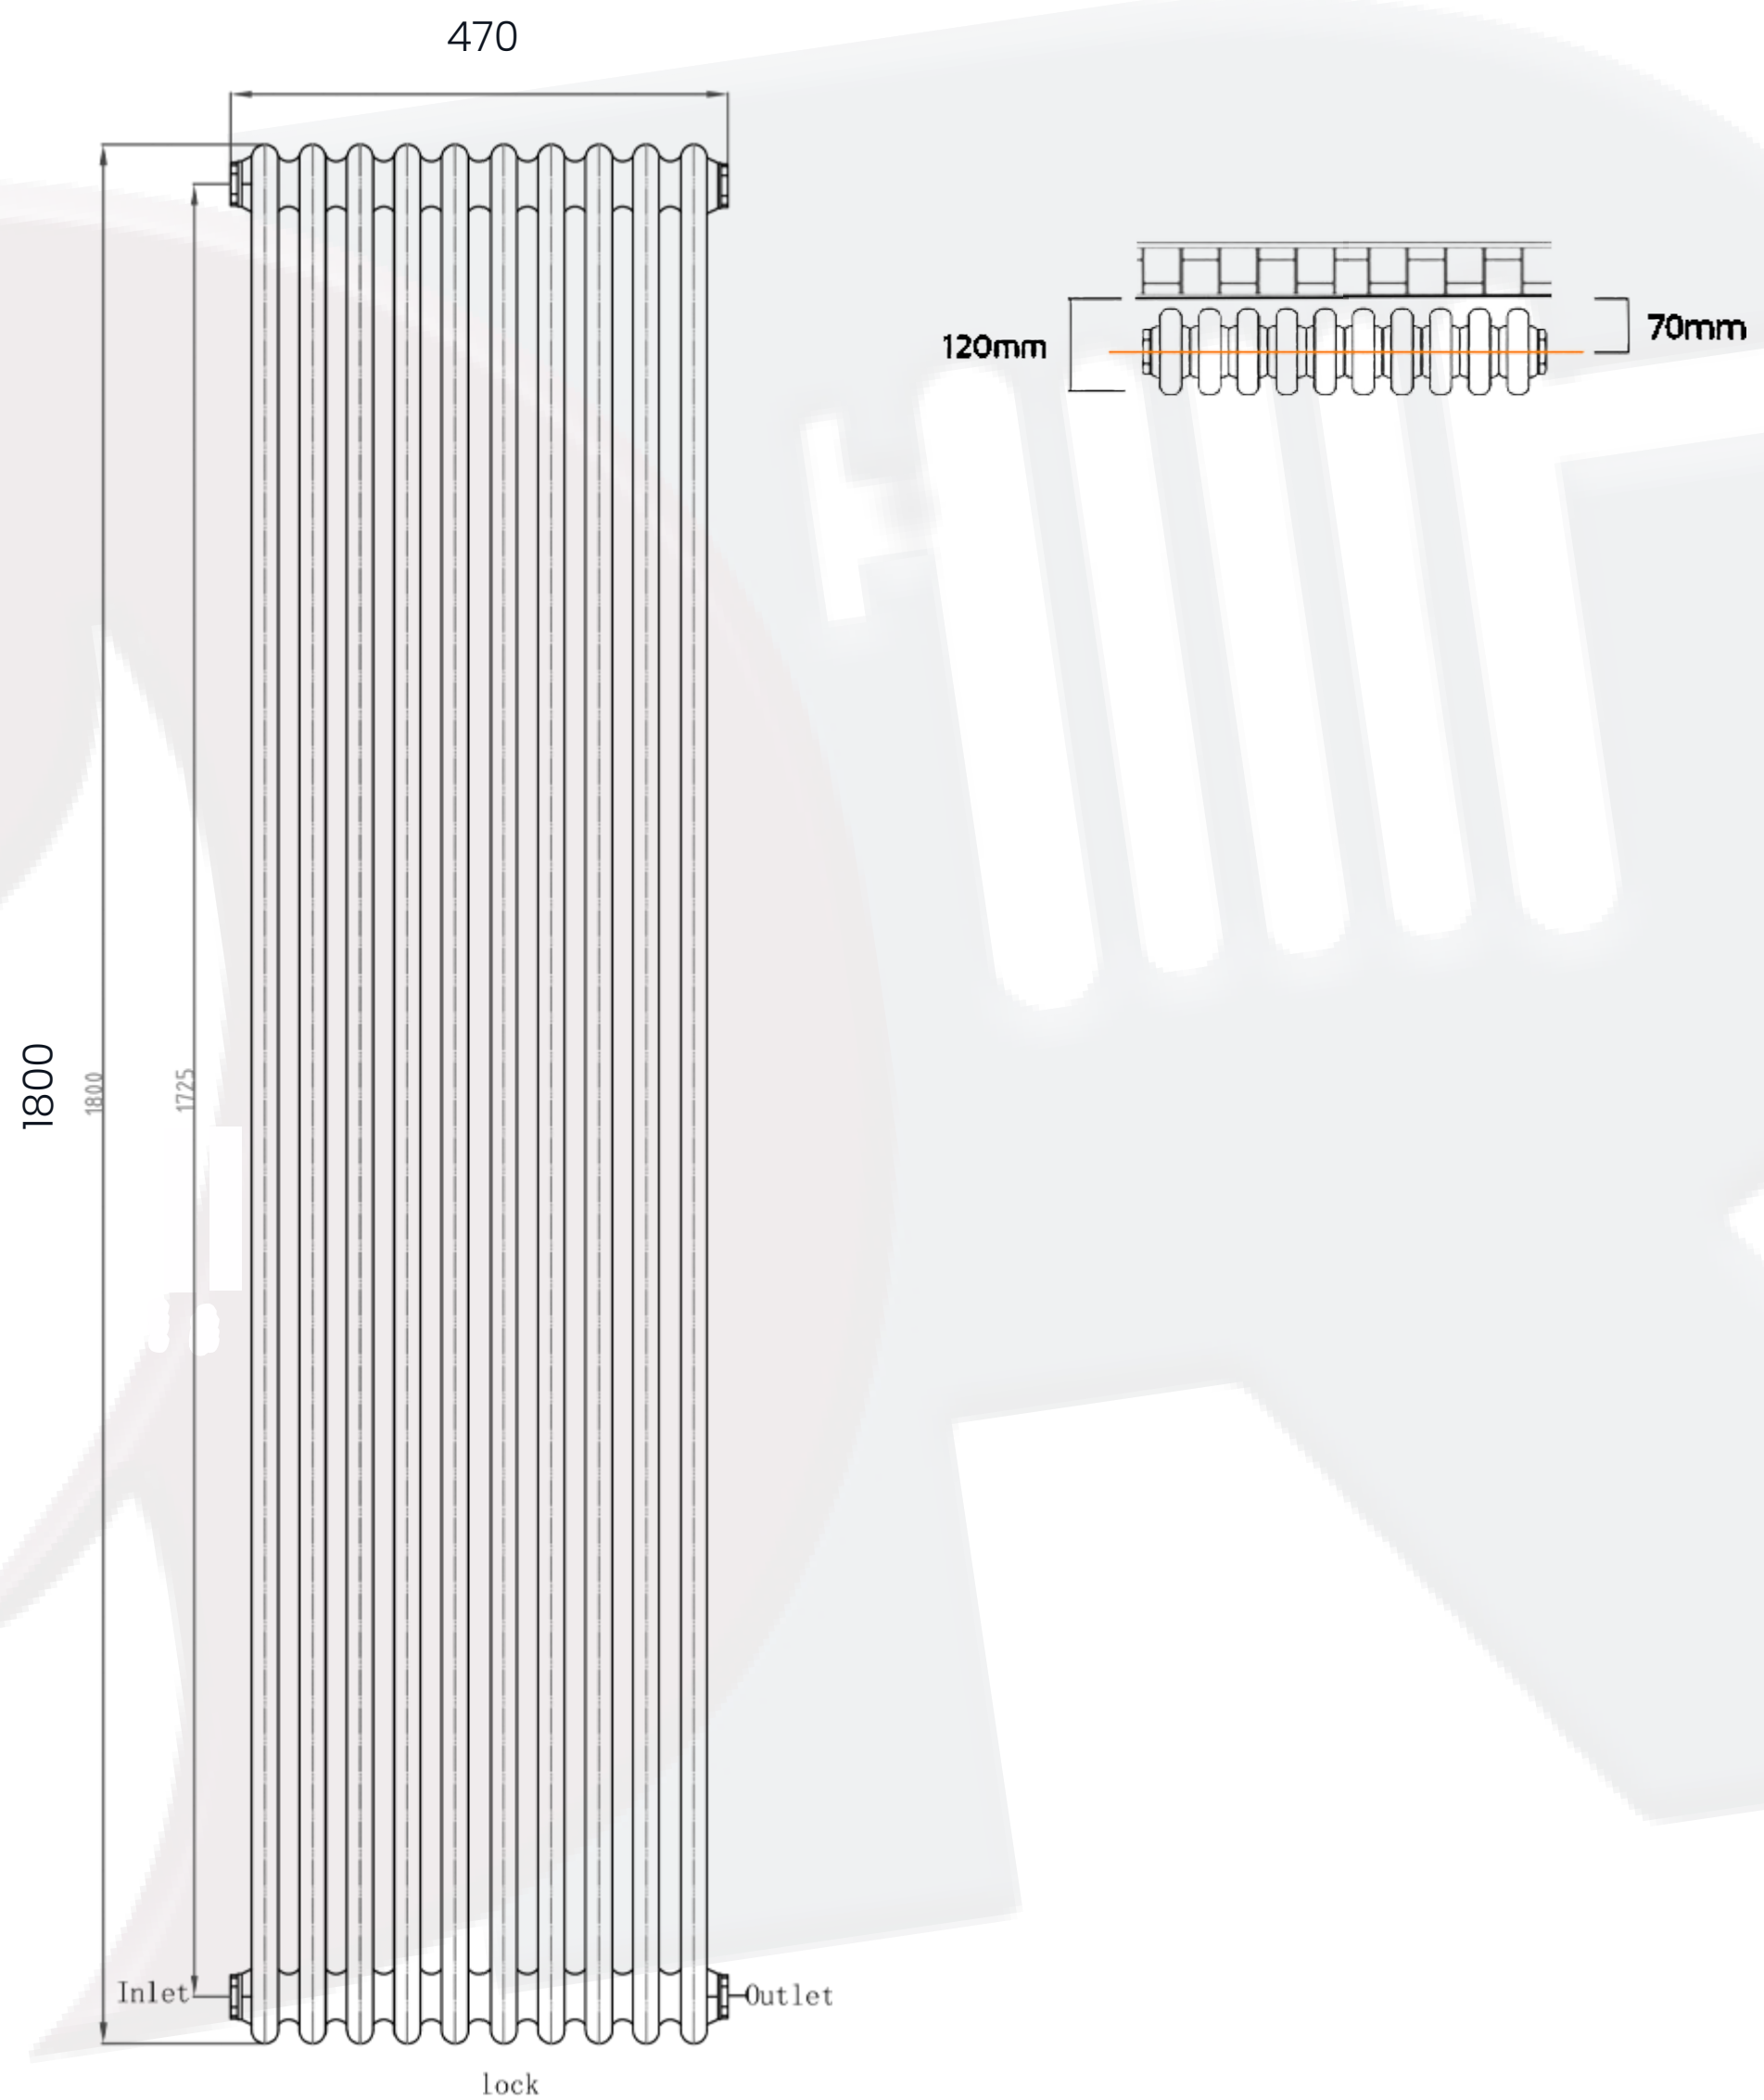

Cotswold Data Sheet

1800 x 470mm 3 Column Black Designer Radiator

Height: 1800mm

No. Of Tubes: 10

Colour: Black

BTU: @ Delta T50: 6075mm **@ Delta T60:** 7703mm

Width: 470mm

Water Content: 470mm

Watts: 1780

All Direct Radiators are BOE and pipe centres are the radiator width plus 74mm.

Please note due to manufacturing tolerances pipe centres may vary by +/- 10mm, we recommend that pipe work is not altered until your radiator is on site.