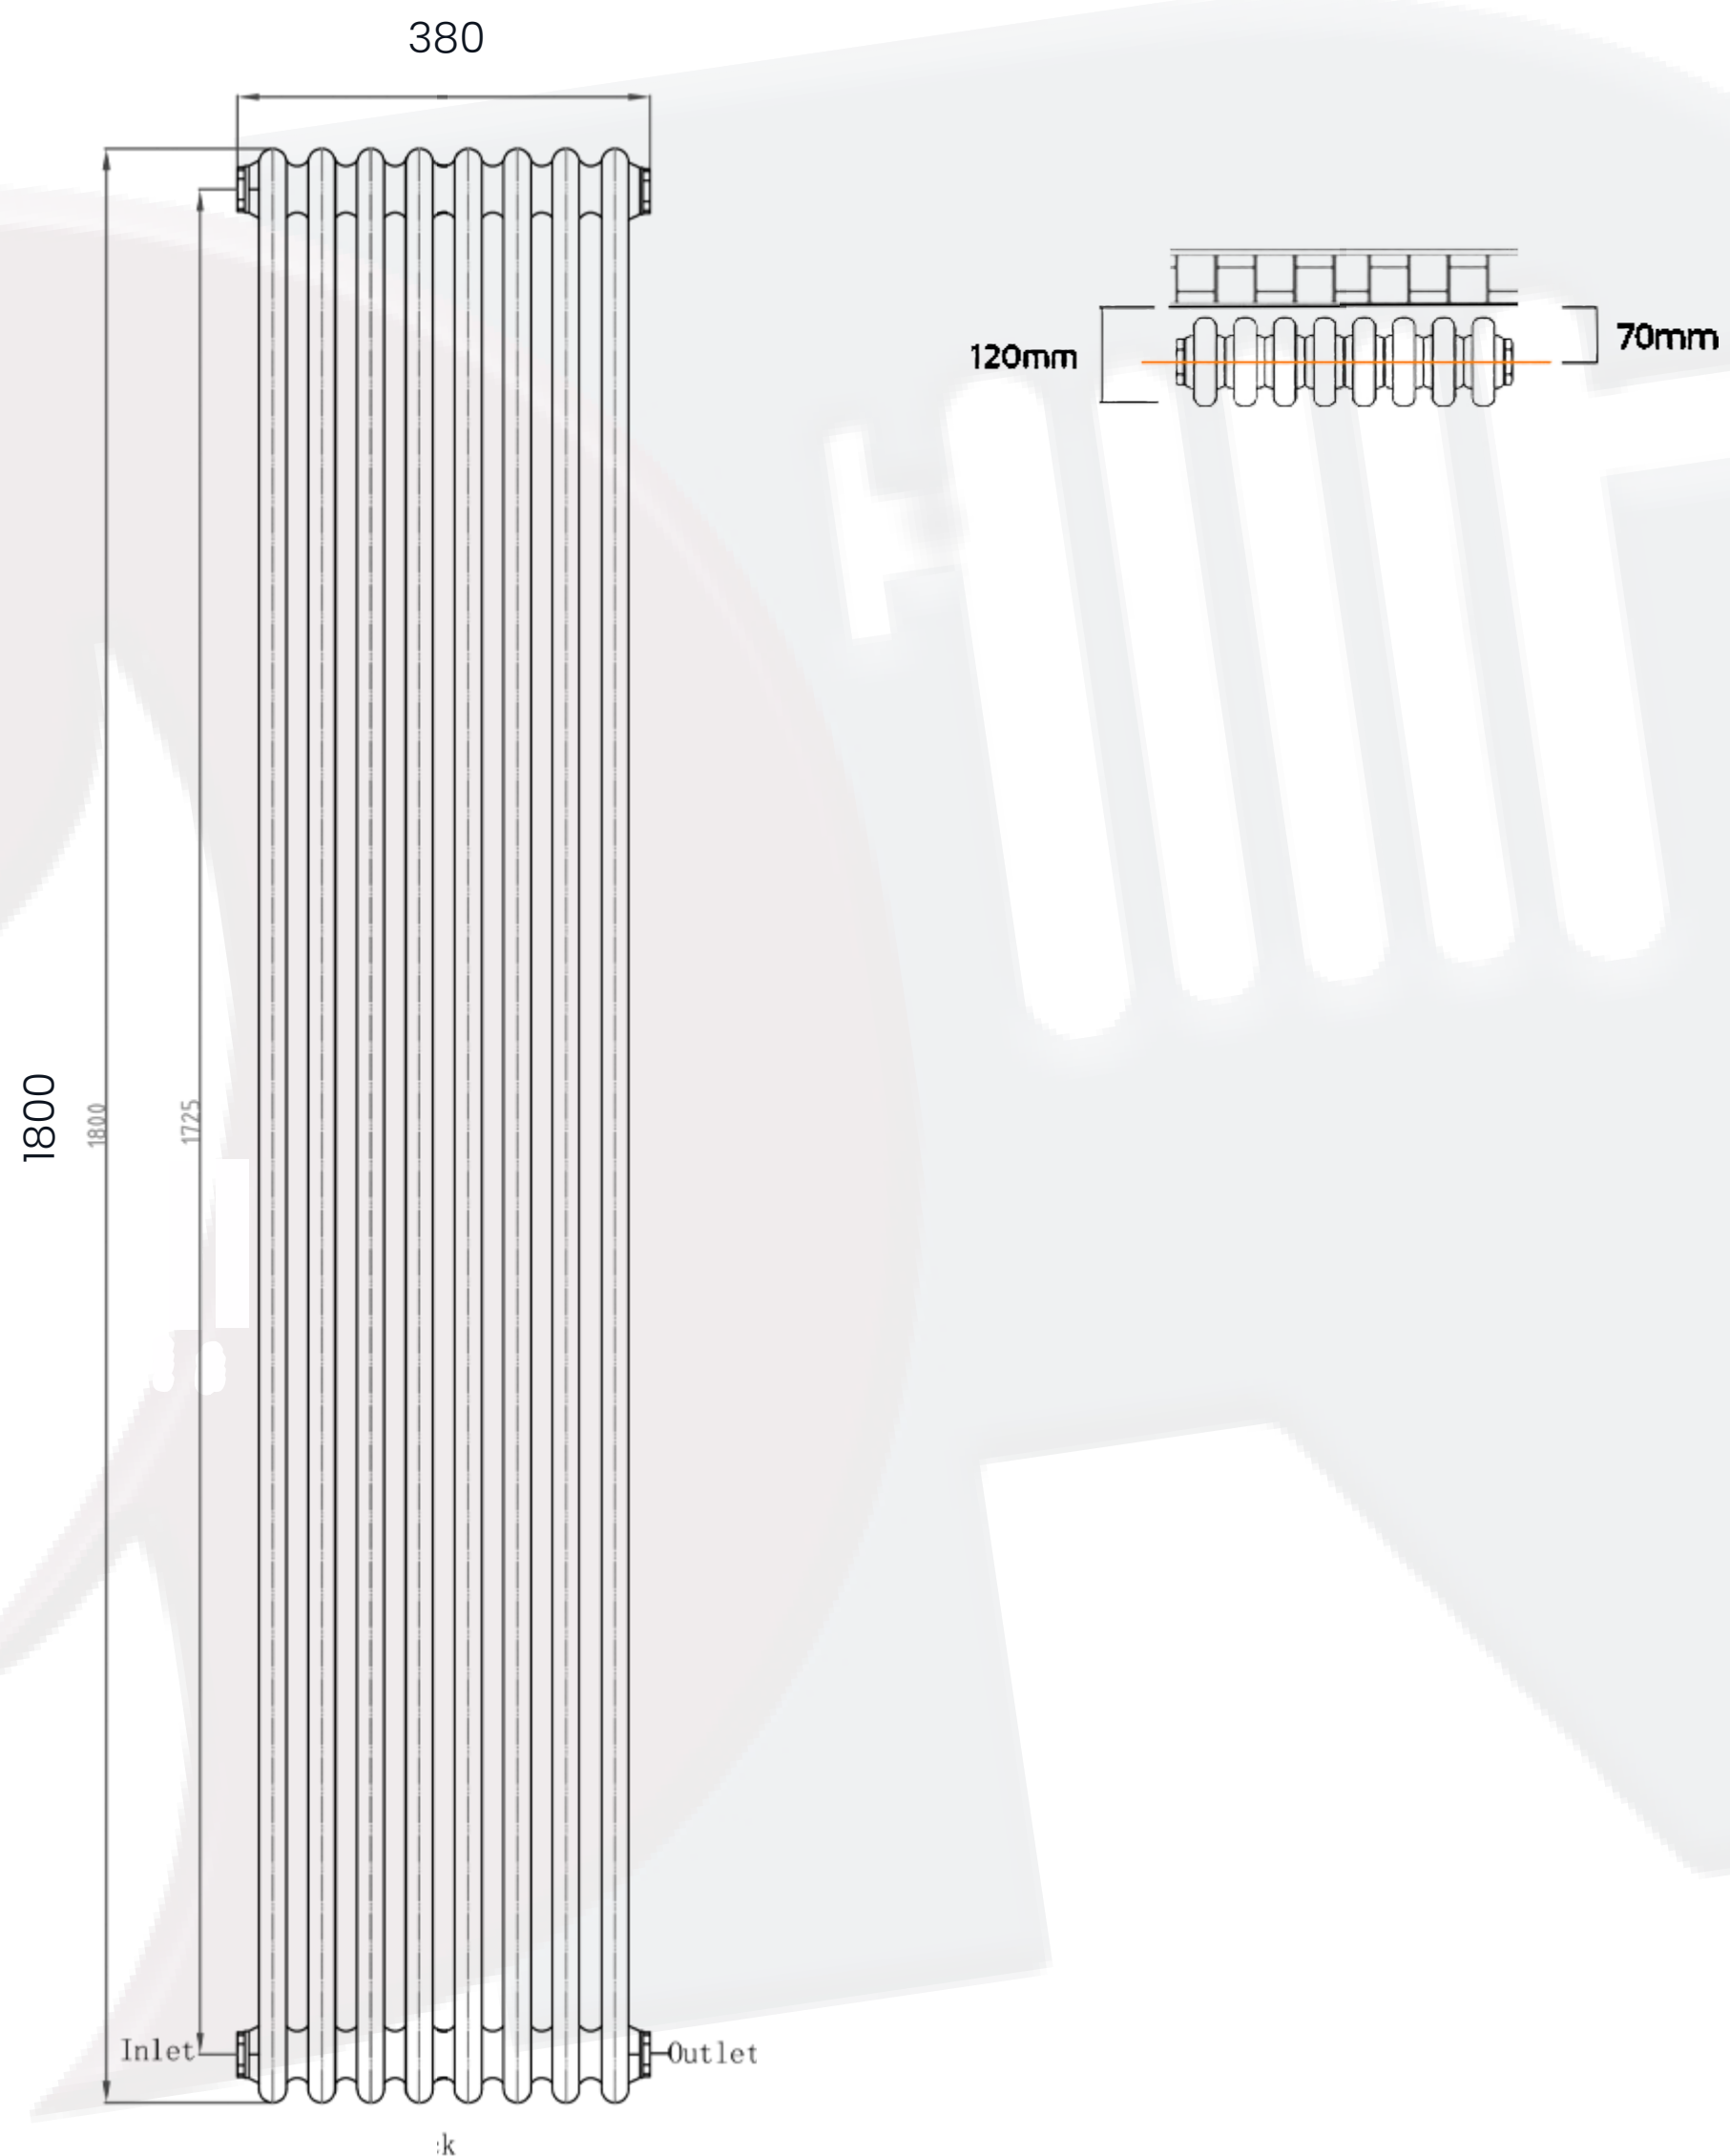

Cotswold Data Sheet

1800 x 380mm 3 Column White Designer Radiator

Height: 1800mm

No. Of Tubes: 8

Colour: White

BTU: @ Delta T50: 4860mm **@ Delta T60:** 6162mm

Width: 380mm

Water Content: 380mm

Watts: 1424

All Direct Radiators are BOE and pipe centres are the radiator width plus 74mm.

Please note due to manufacturing tolerances pipe centres may vary by +/- 10mm, we recommend that pipe work is not altered until your radiator is on site.