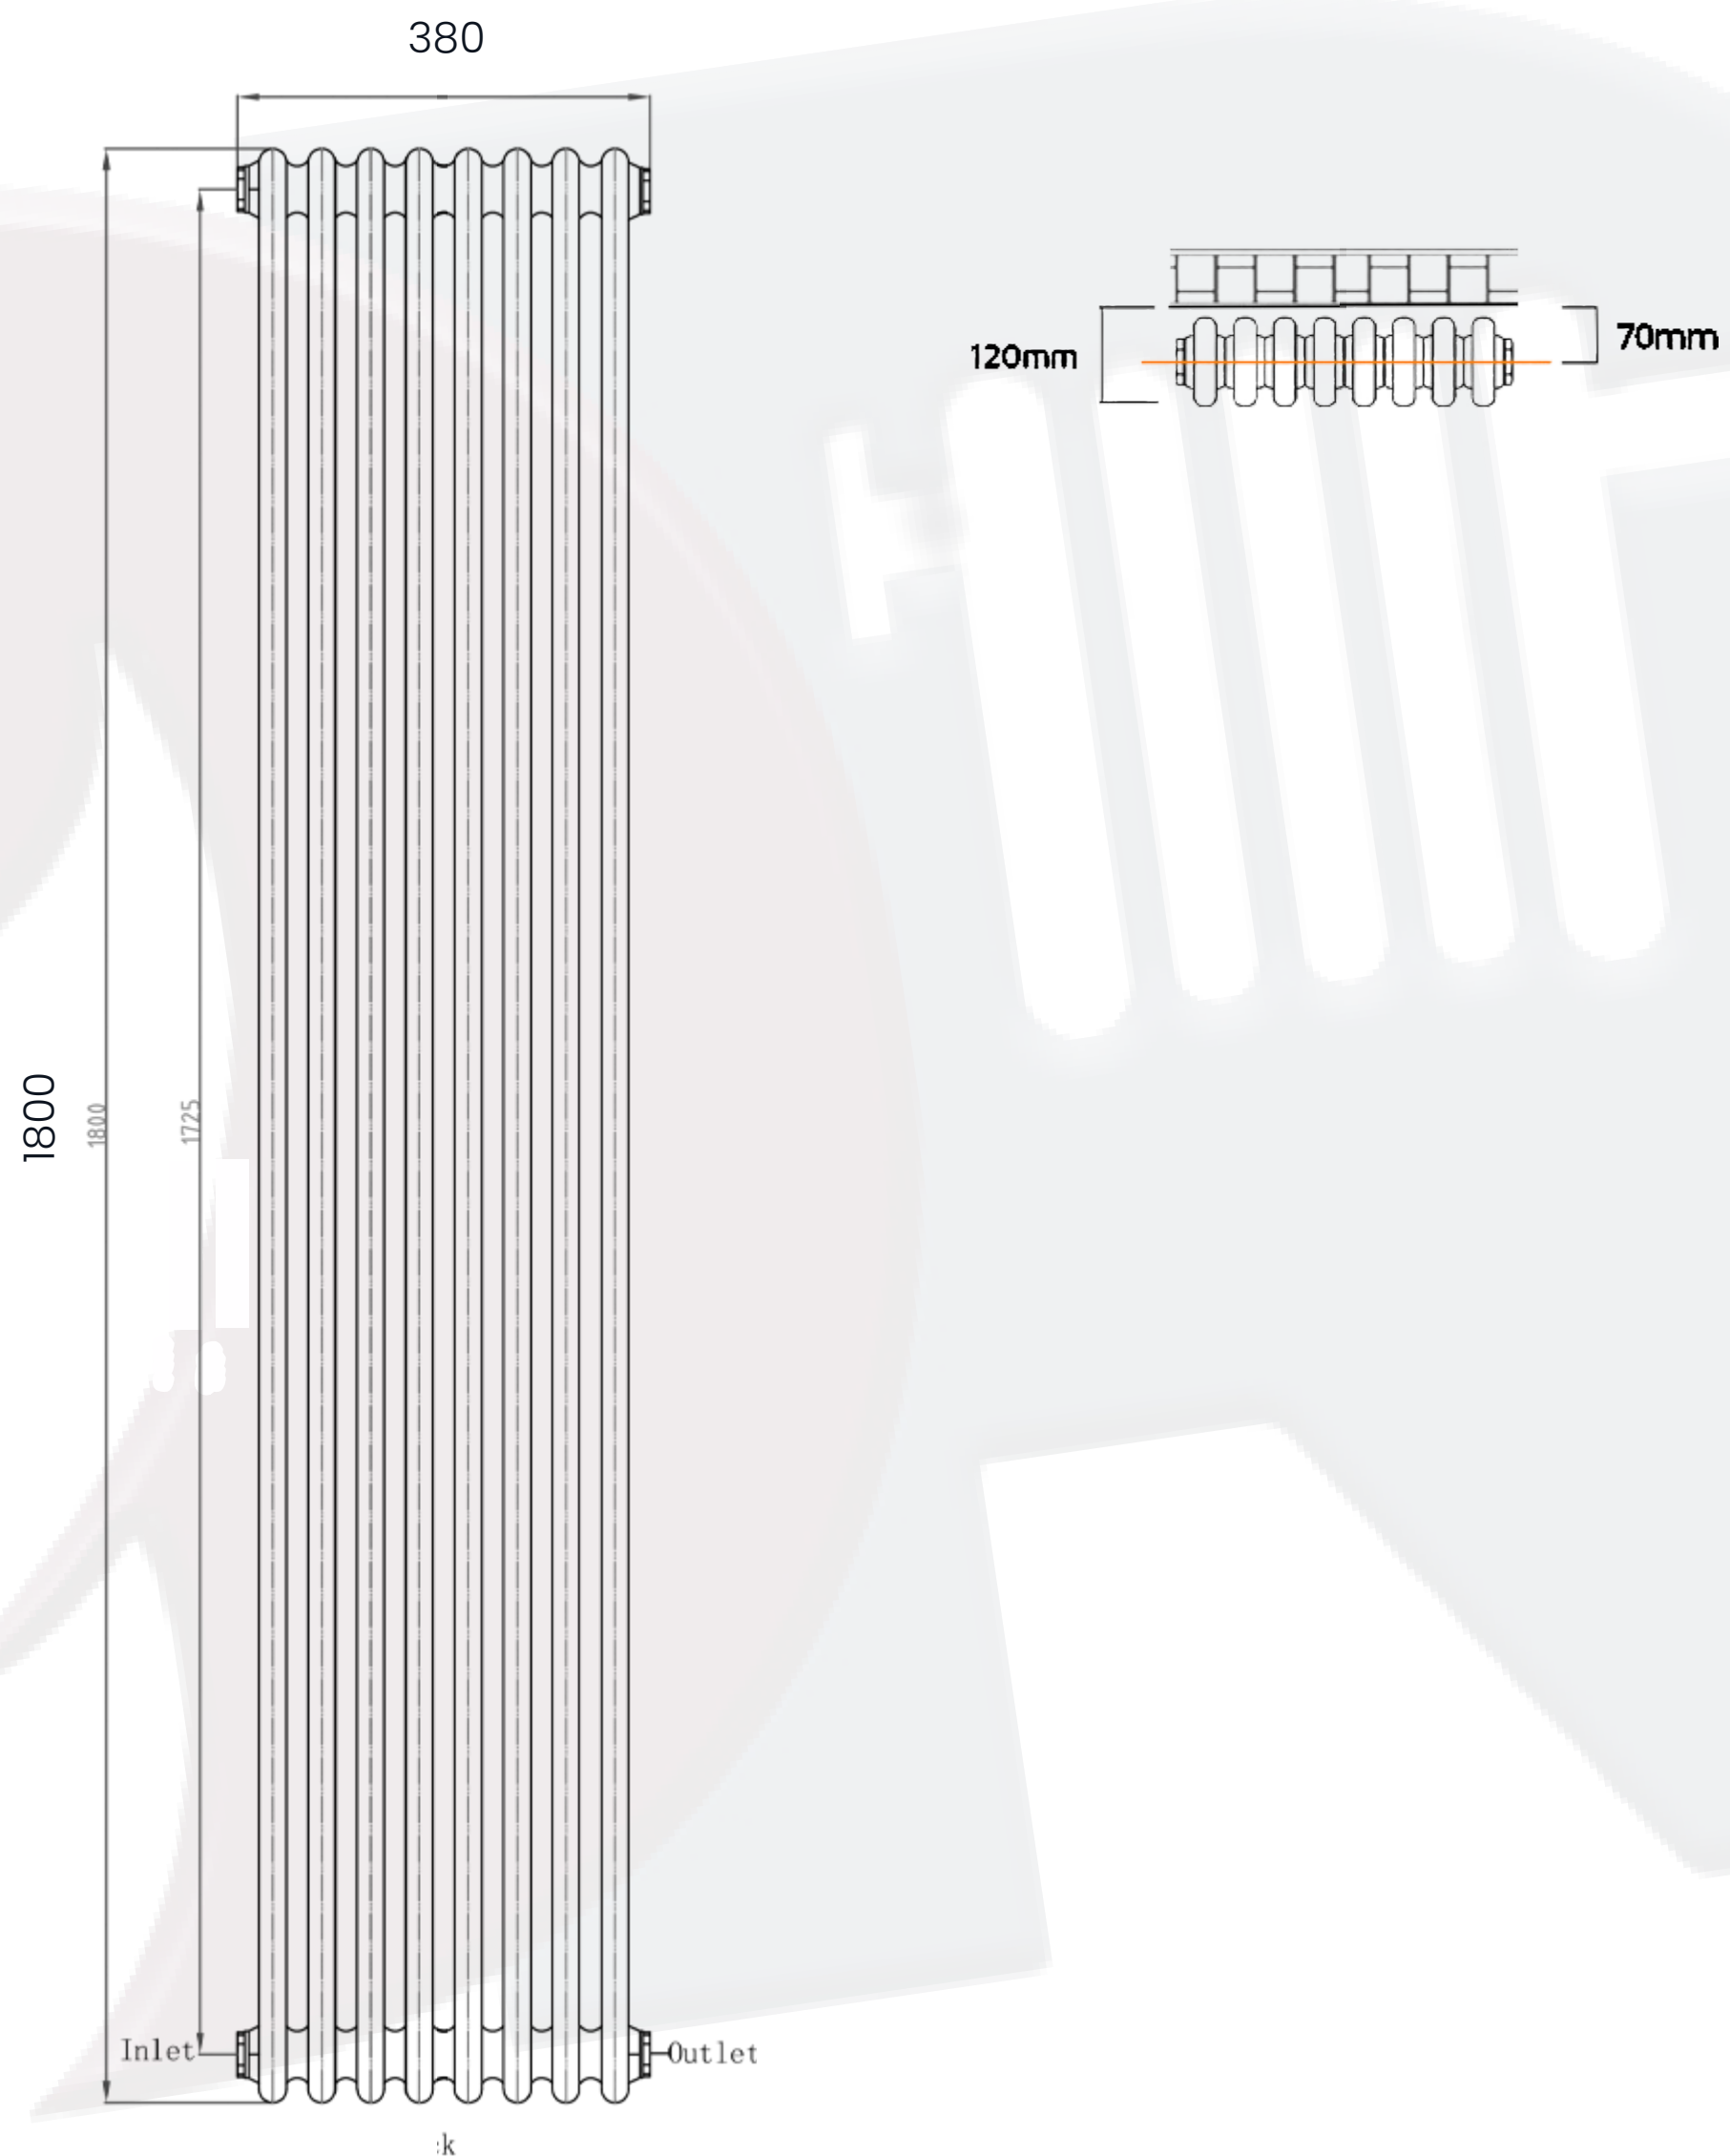

Cotswold Data Sheet

1800 x 380mm 3 Column Black Designer Radiator

Height: 1800mm

No. Of Tubes: 8

Colour: Black

BTU: @ Delta T50: 4860mm **@ Delta T60:** 6162mm

Width: 380mm

Water Content: 380mm

Watts: 1424

All Direct Radiators are BOE and pipe centres are the radiator width plus 74mm.

Please note due to manufacturing tolerances pipe centres may vary by +/- 10mm, we recommend that pipe work is not altered until your radiator is on site.