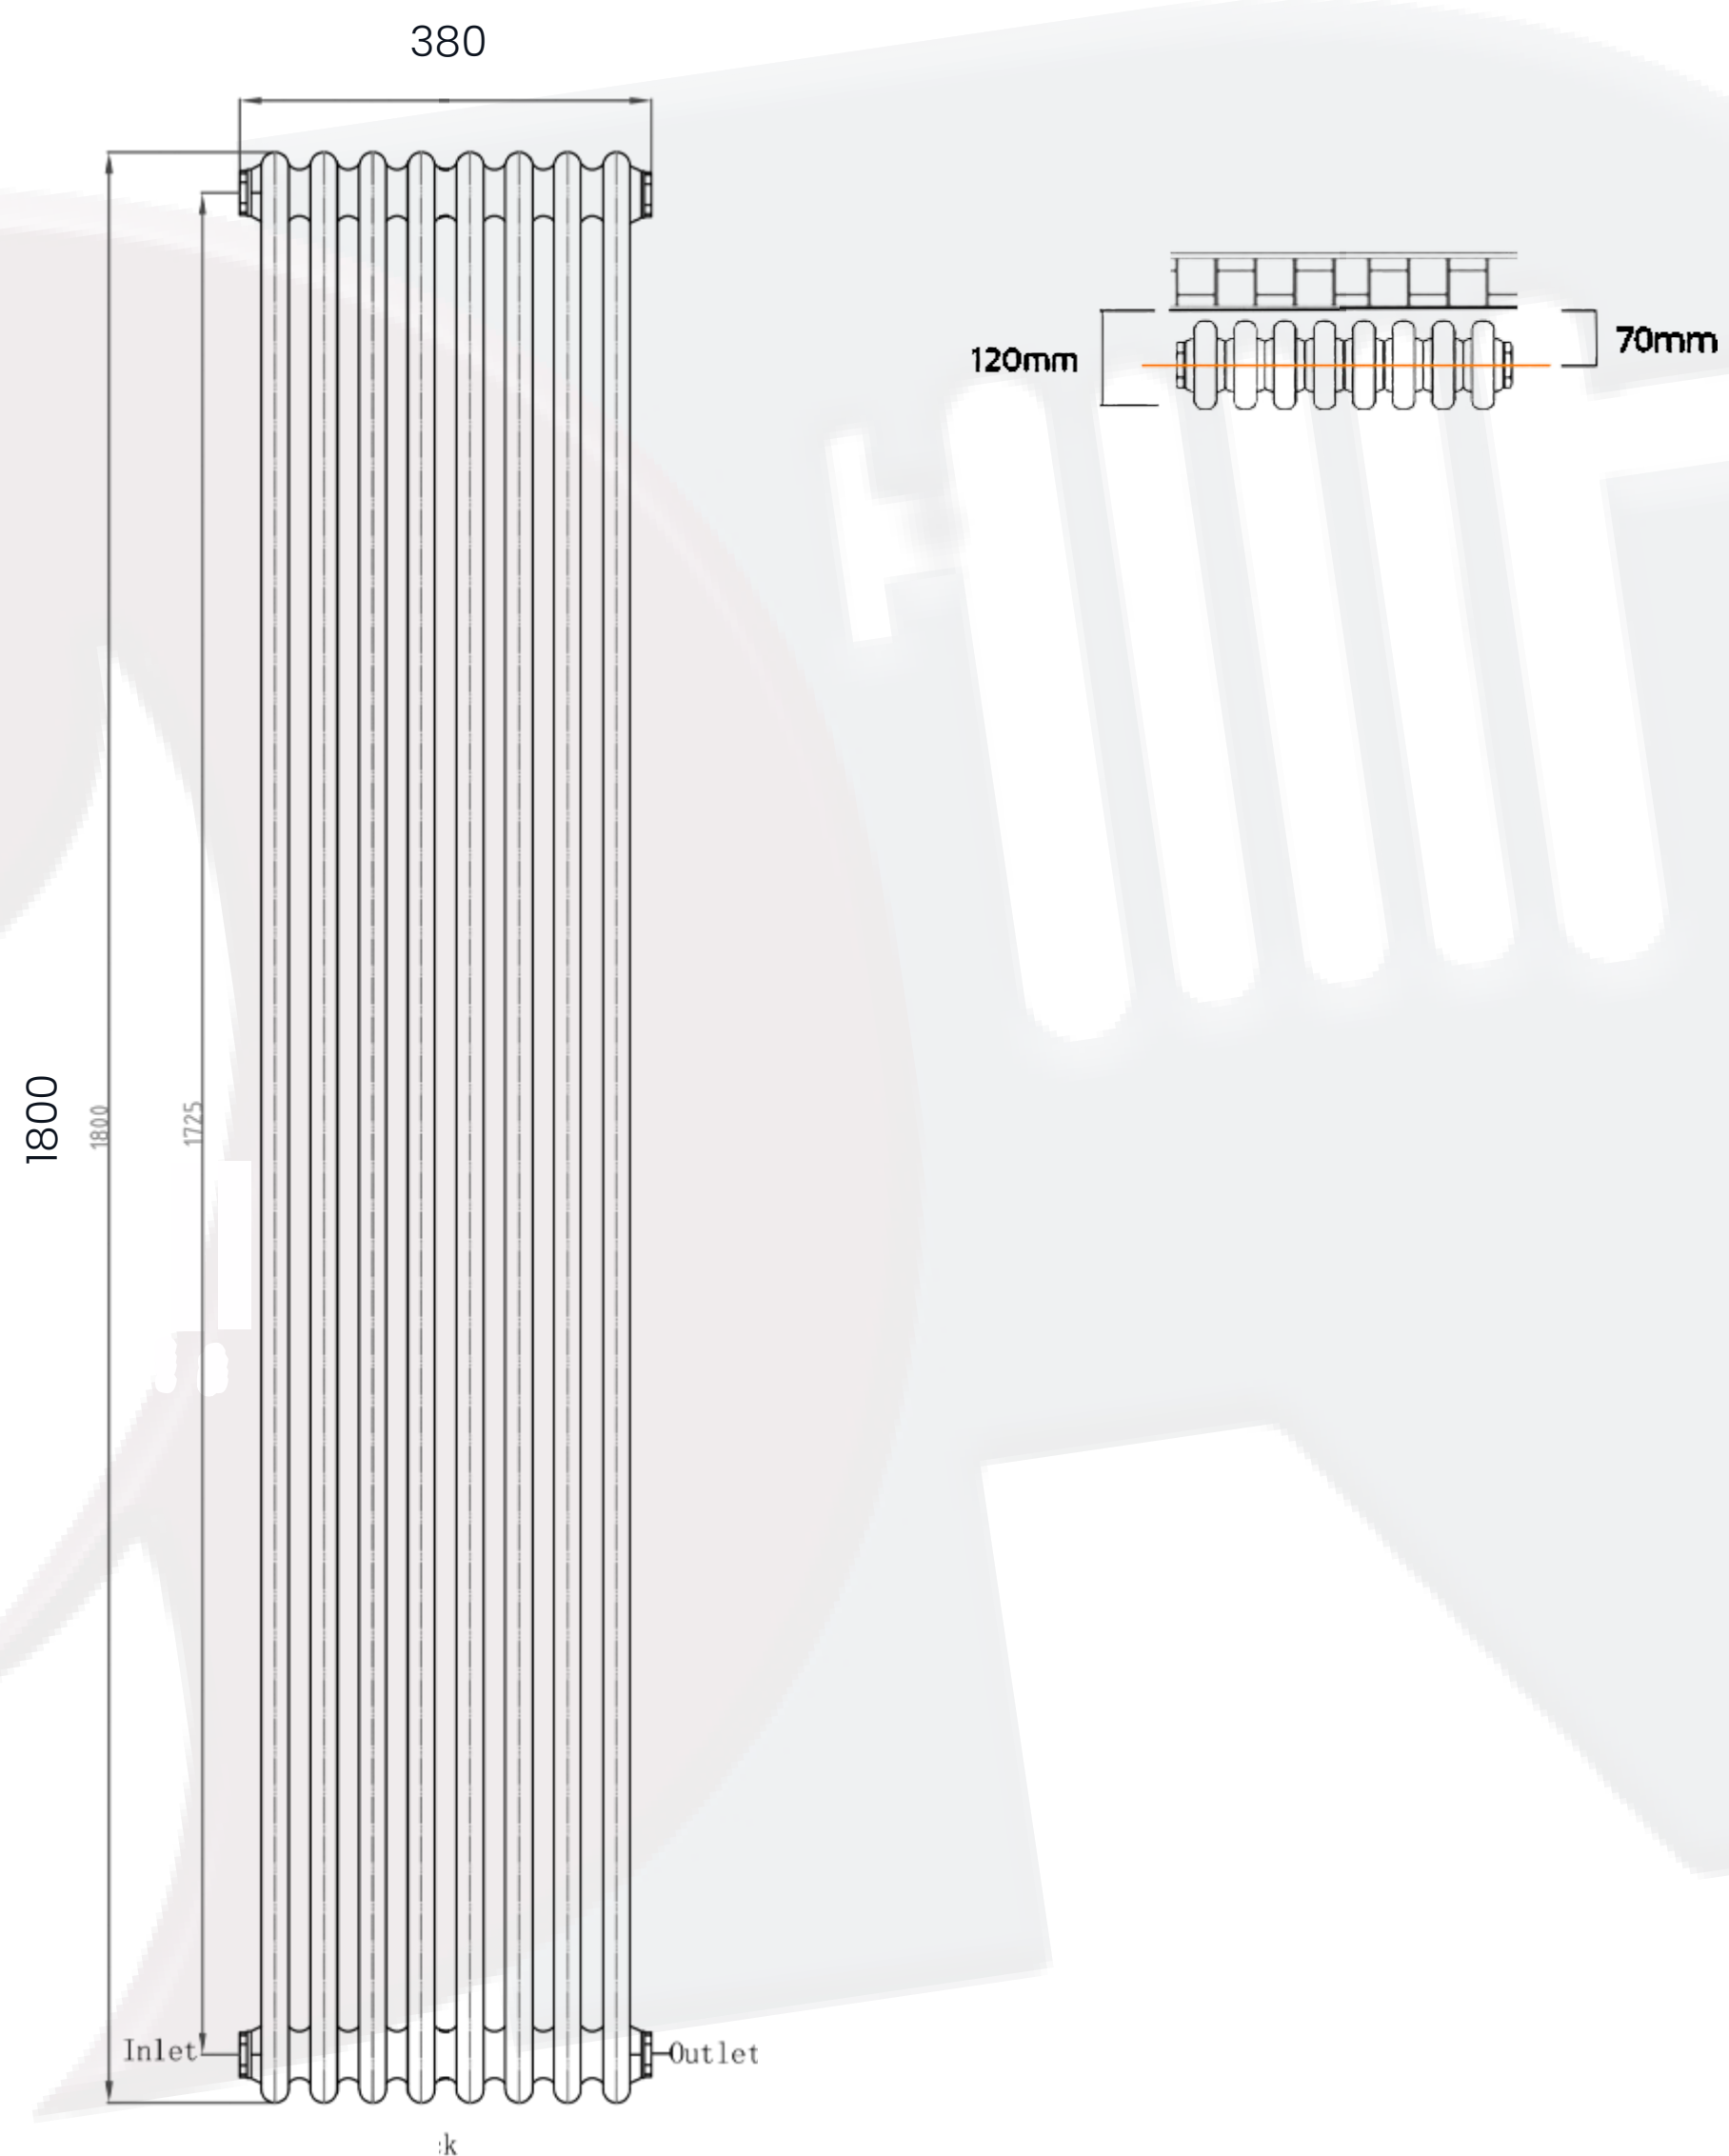

Cotswold Data Sheet

1800 x 380mm 3 Column Anthracite Designer Radiator

Height: 1800mm
No. Of Tubes: 8
Colour: Anthracite
BTU: @ Delta T50: 4860mm @ **Delta T60:** 6162mm

Width: 380mm
Water Content: 380mm
Watts: 1424

All Direct Radiators are BOE and pipe centres are the radiator width plus 74mm.

Please note due to manufacturing tolerances pipe centres may vary by +/- 10mm, we recommend that pipe work is not altered until your radiator is on site.