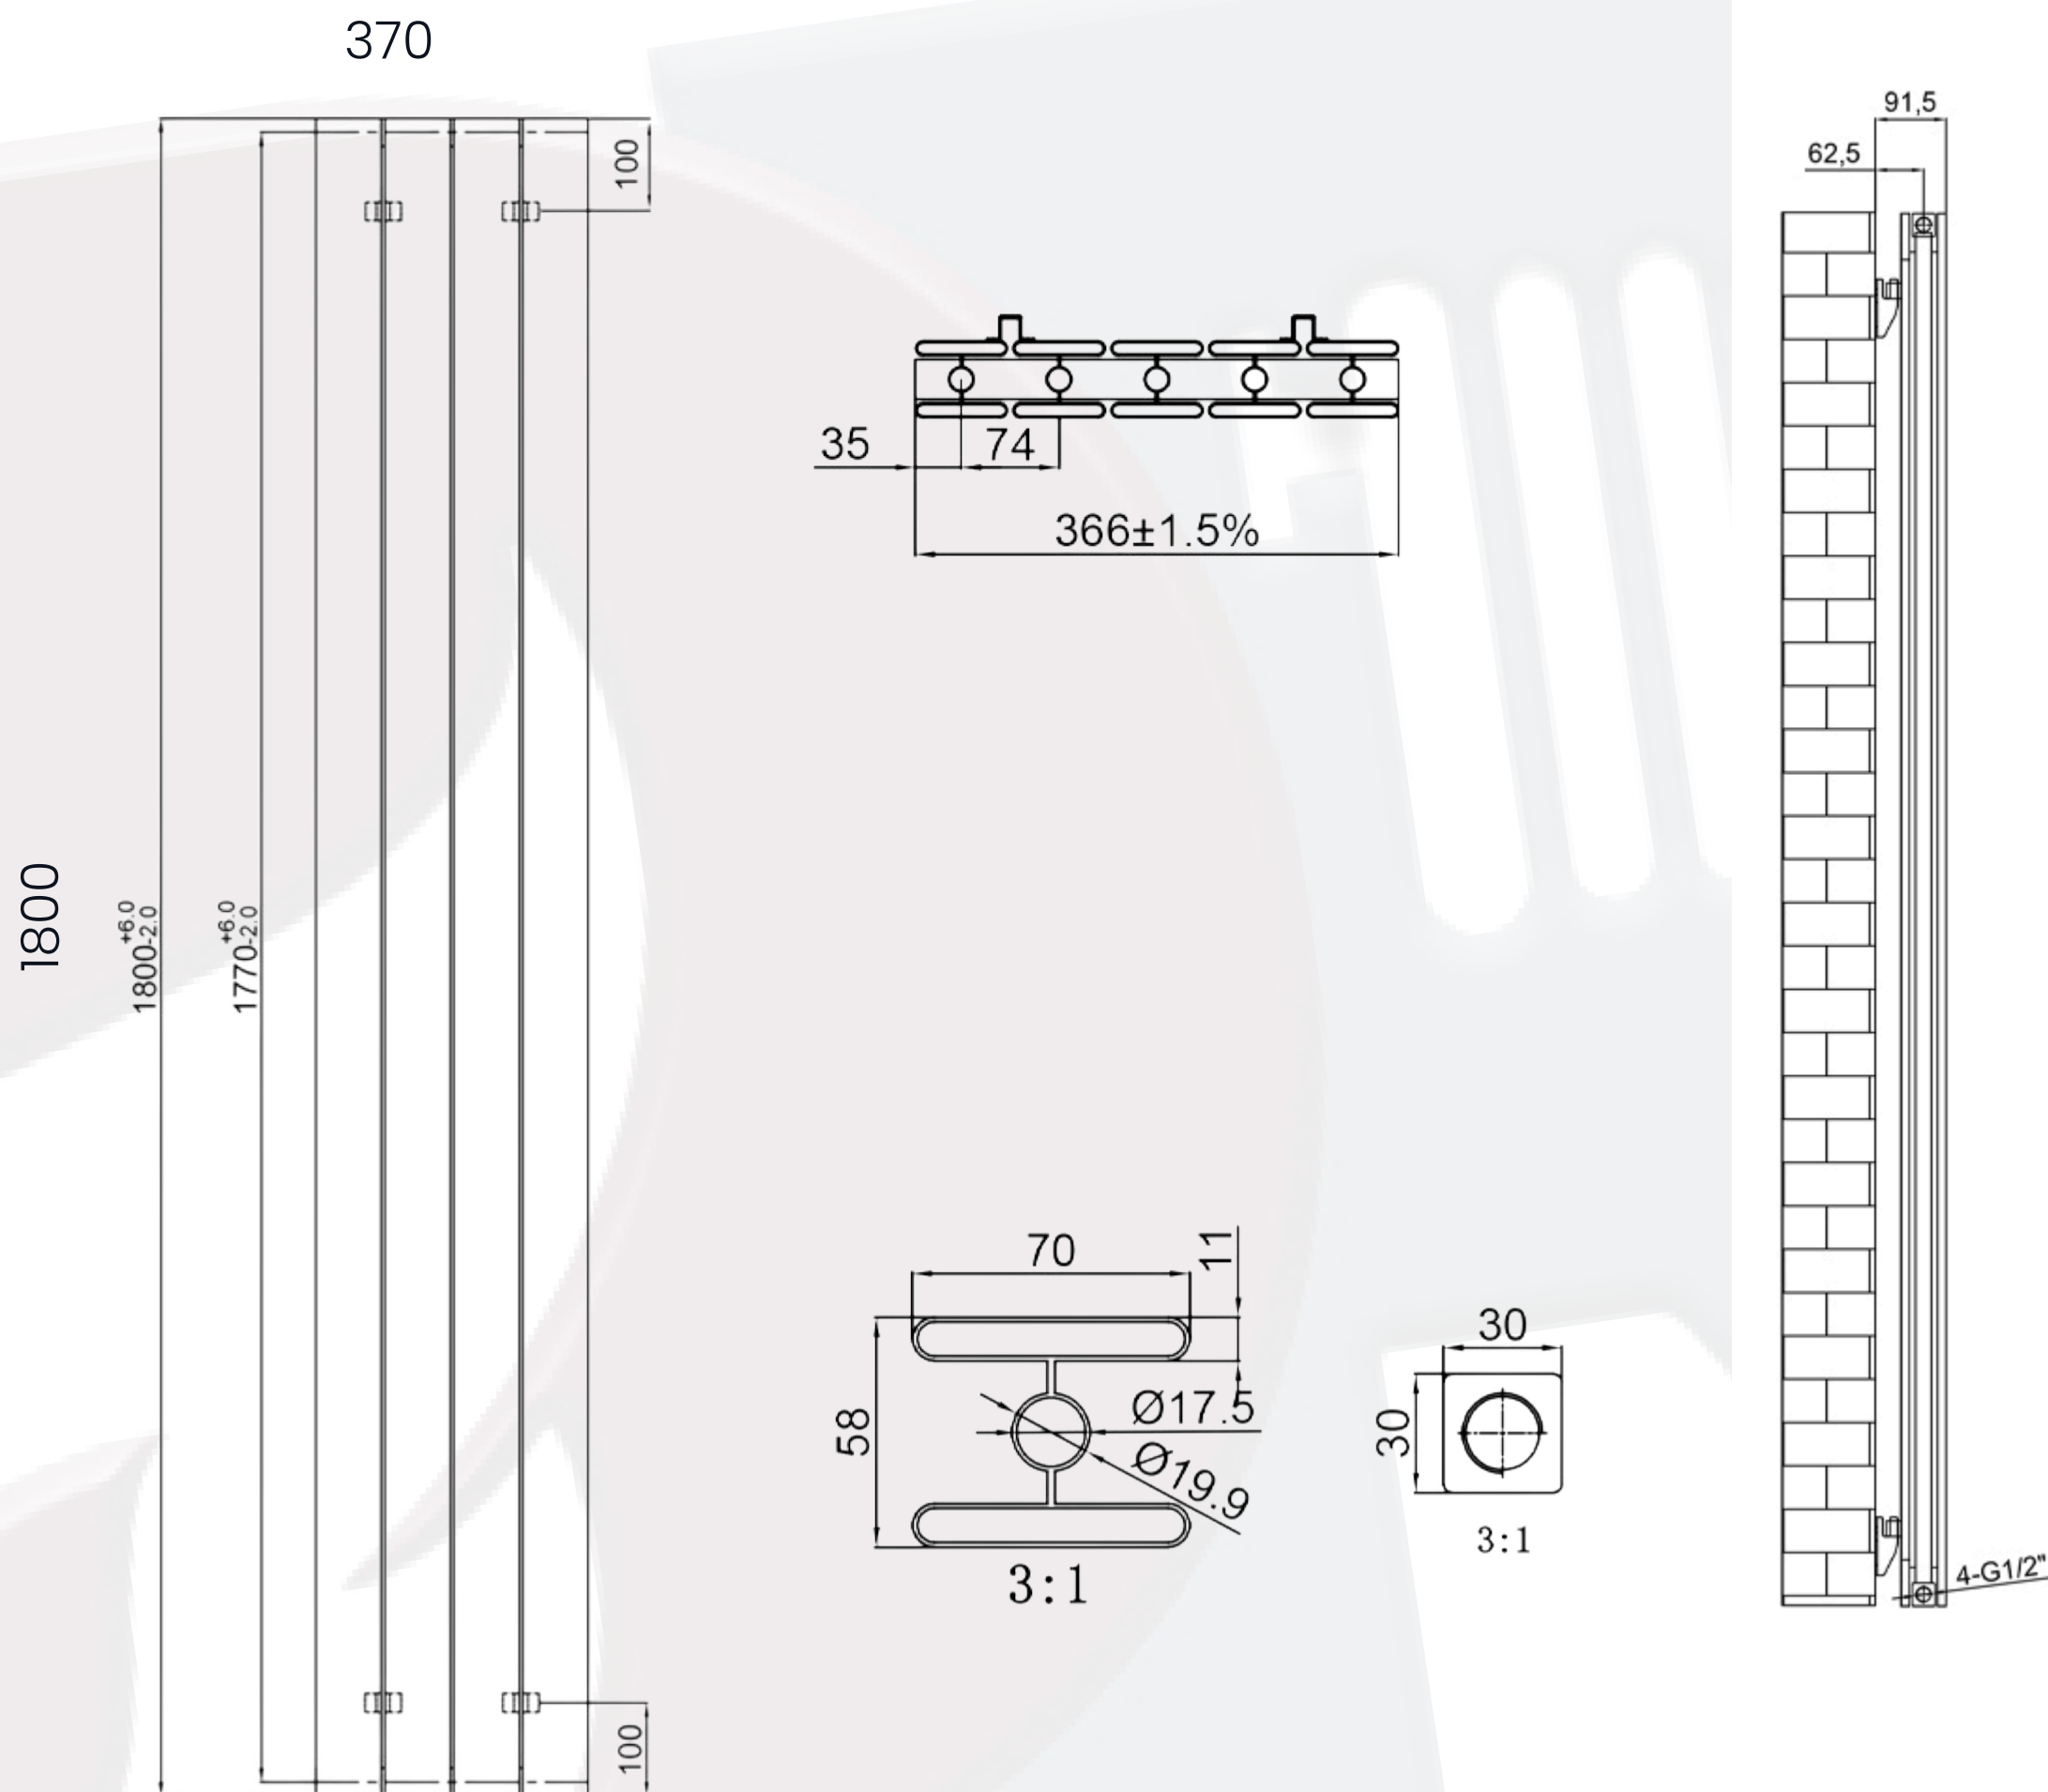

Clyde Data Sheet

1800 x 370mm White Designer Radiator

Height: 1800mm
No. Of Tubes: 5
Colour: White
BTU: @ Delta T50: 6007mm

Width: 370mm
Water Content: 370mm
Watts: 1761
BTU: @ Delta T60: 7689mm

All Direct Radiators are BOE and pipe centres are the radiator width plus 74mm.

Please note due to manufacturing tolerances pipe centres may vary by +/- 10mm, we recommend that pipe work is not altered until your radiator is on site.

All Clyde Radiators: **Test Pressure:** 13 bar **Max Operating Pressure:** 10 Bar