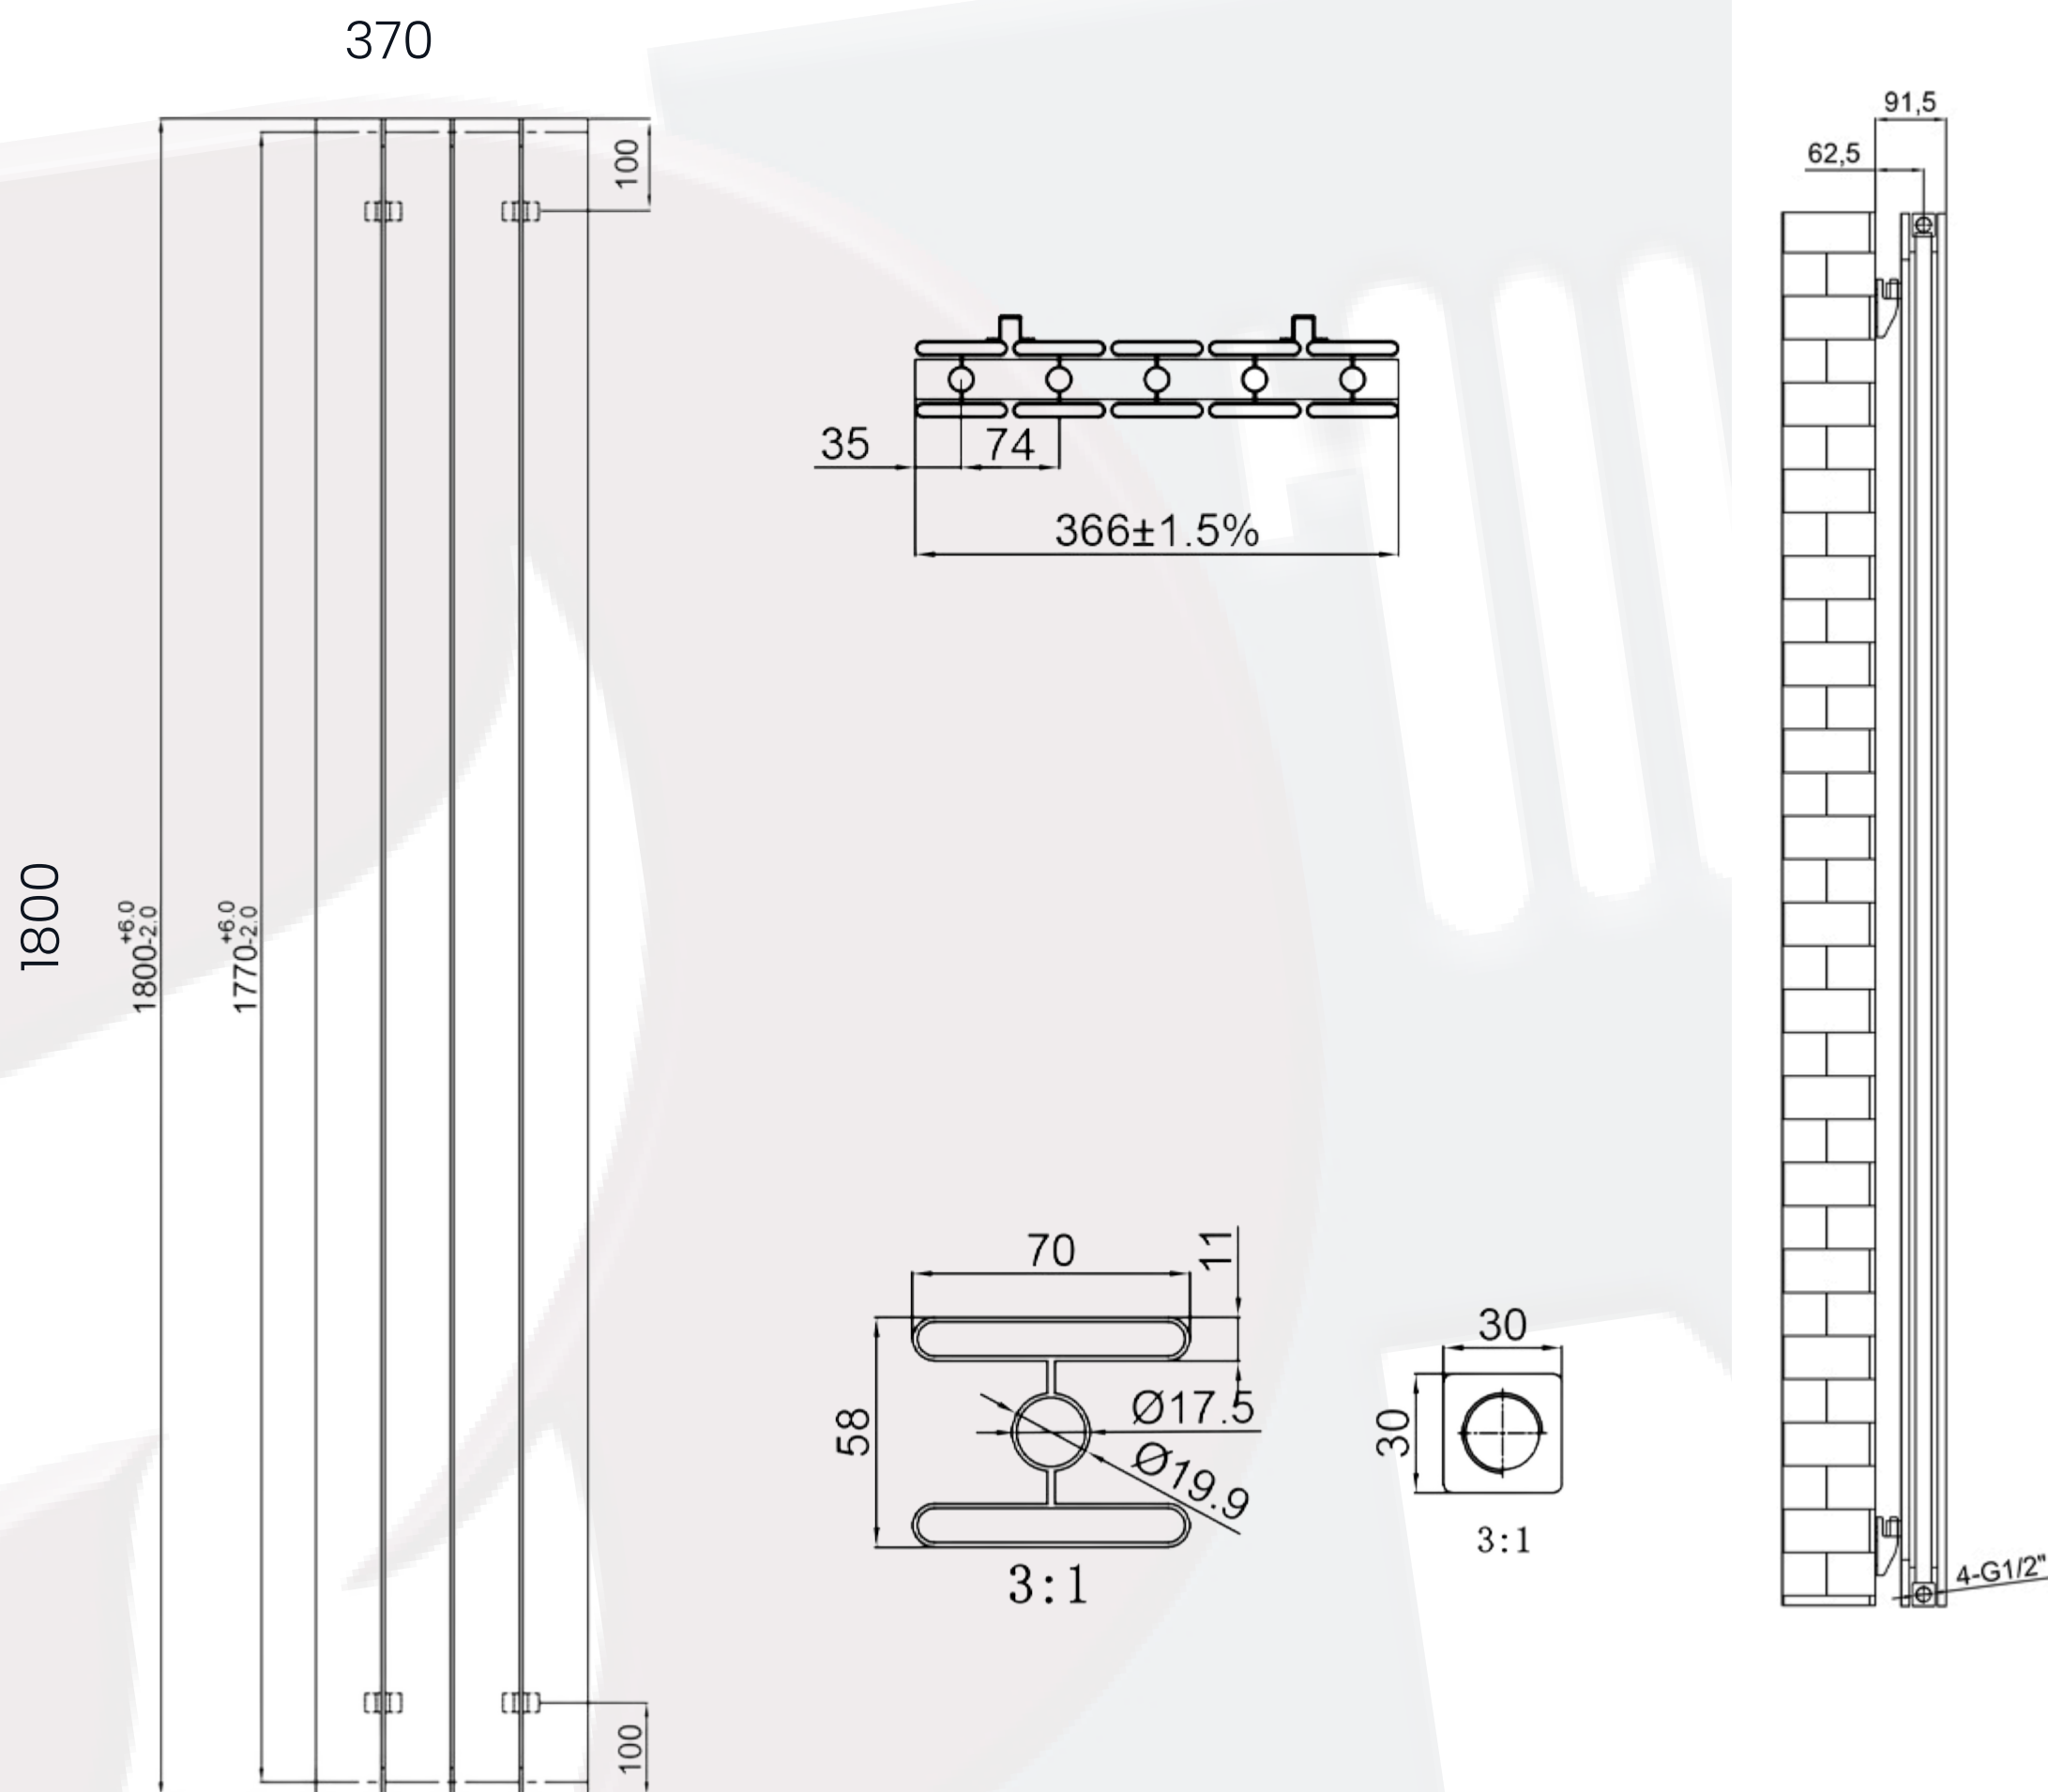

Clyde Data Sheet

1800 x 370mm Anthracite Designer Radiator

Height: 1800mm
No. Of Tubes: 5
Colour: Anthracite
BTU: @ Delta T50: 6007mm @ **Delta T60:** 7689mm

Width: 370mm
Water Content: 370mm
Watts: 1761

All Direct Radiators are BOE and pipe centres are the radiator width plus 74mm.

Please note due to manufacturing tolerances pipe centres may vary by +/- 10mm, we recommend that pipe work is not altered until your radiator is on site.