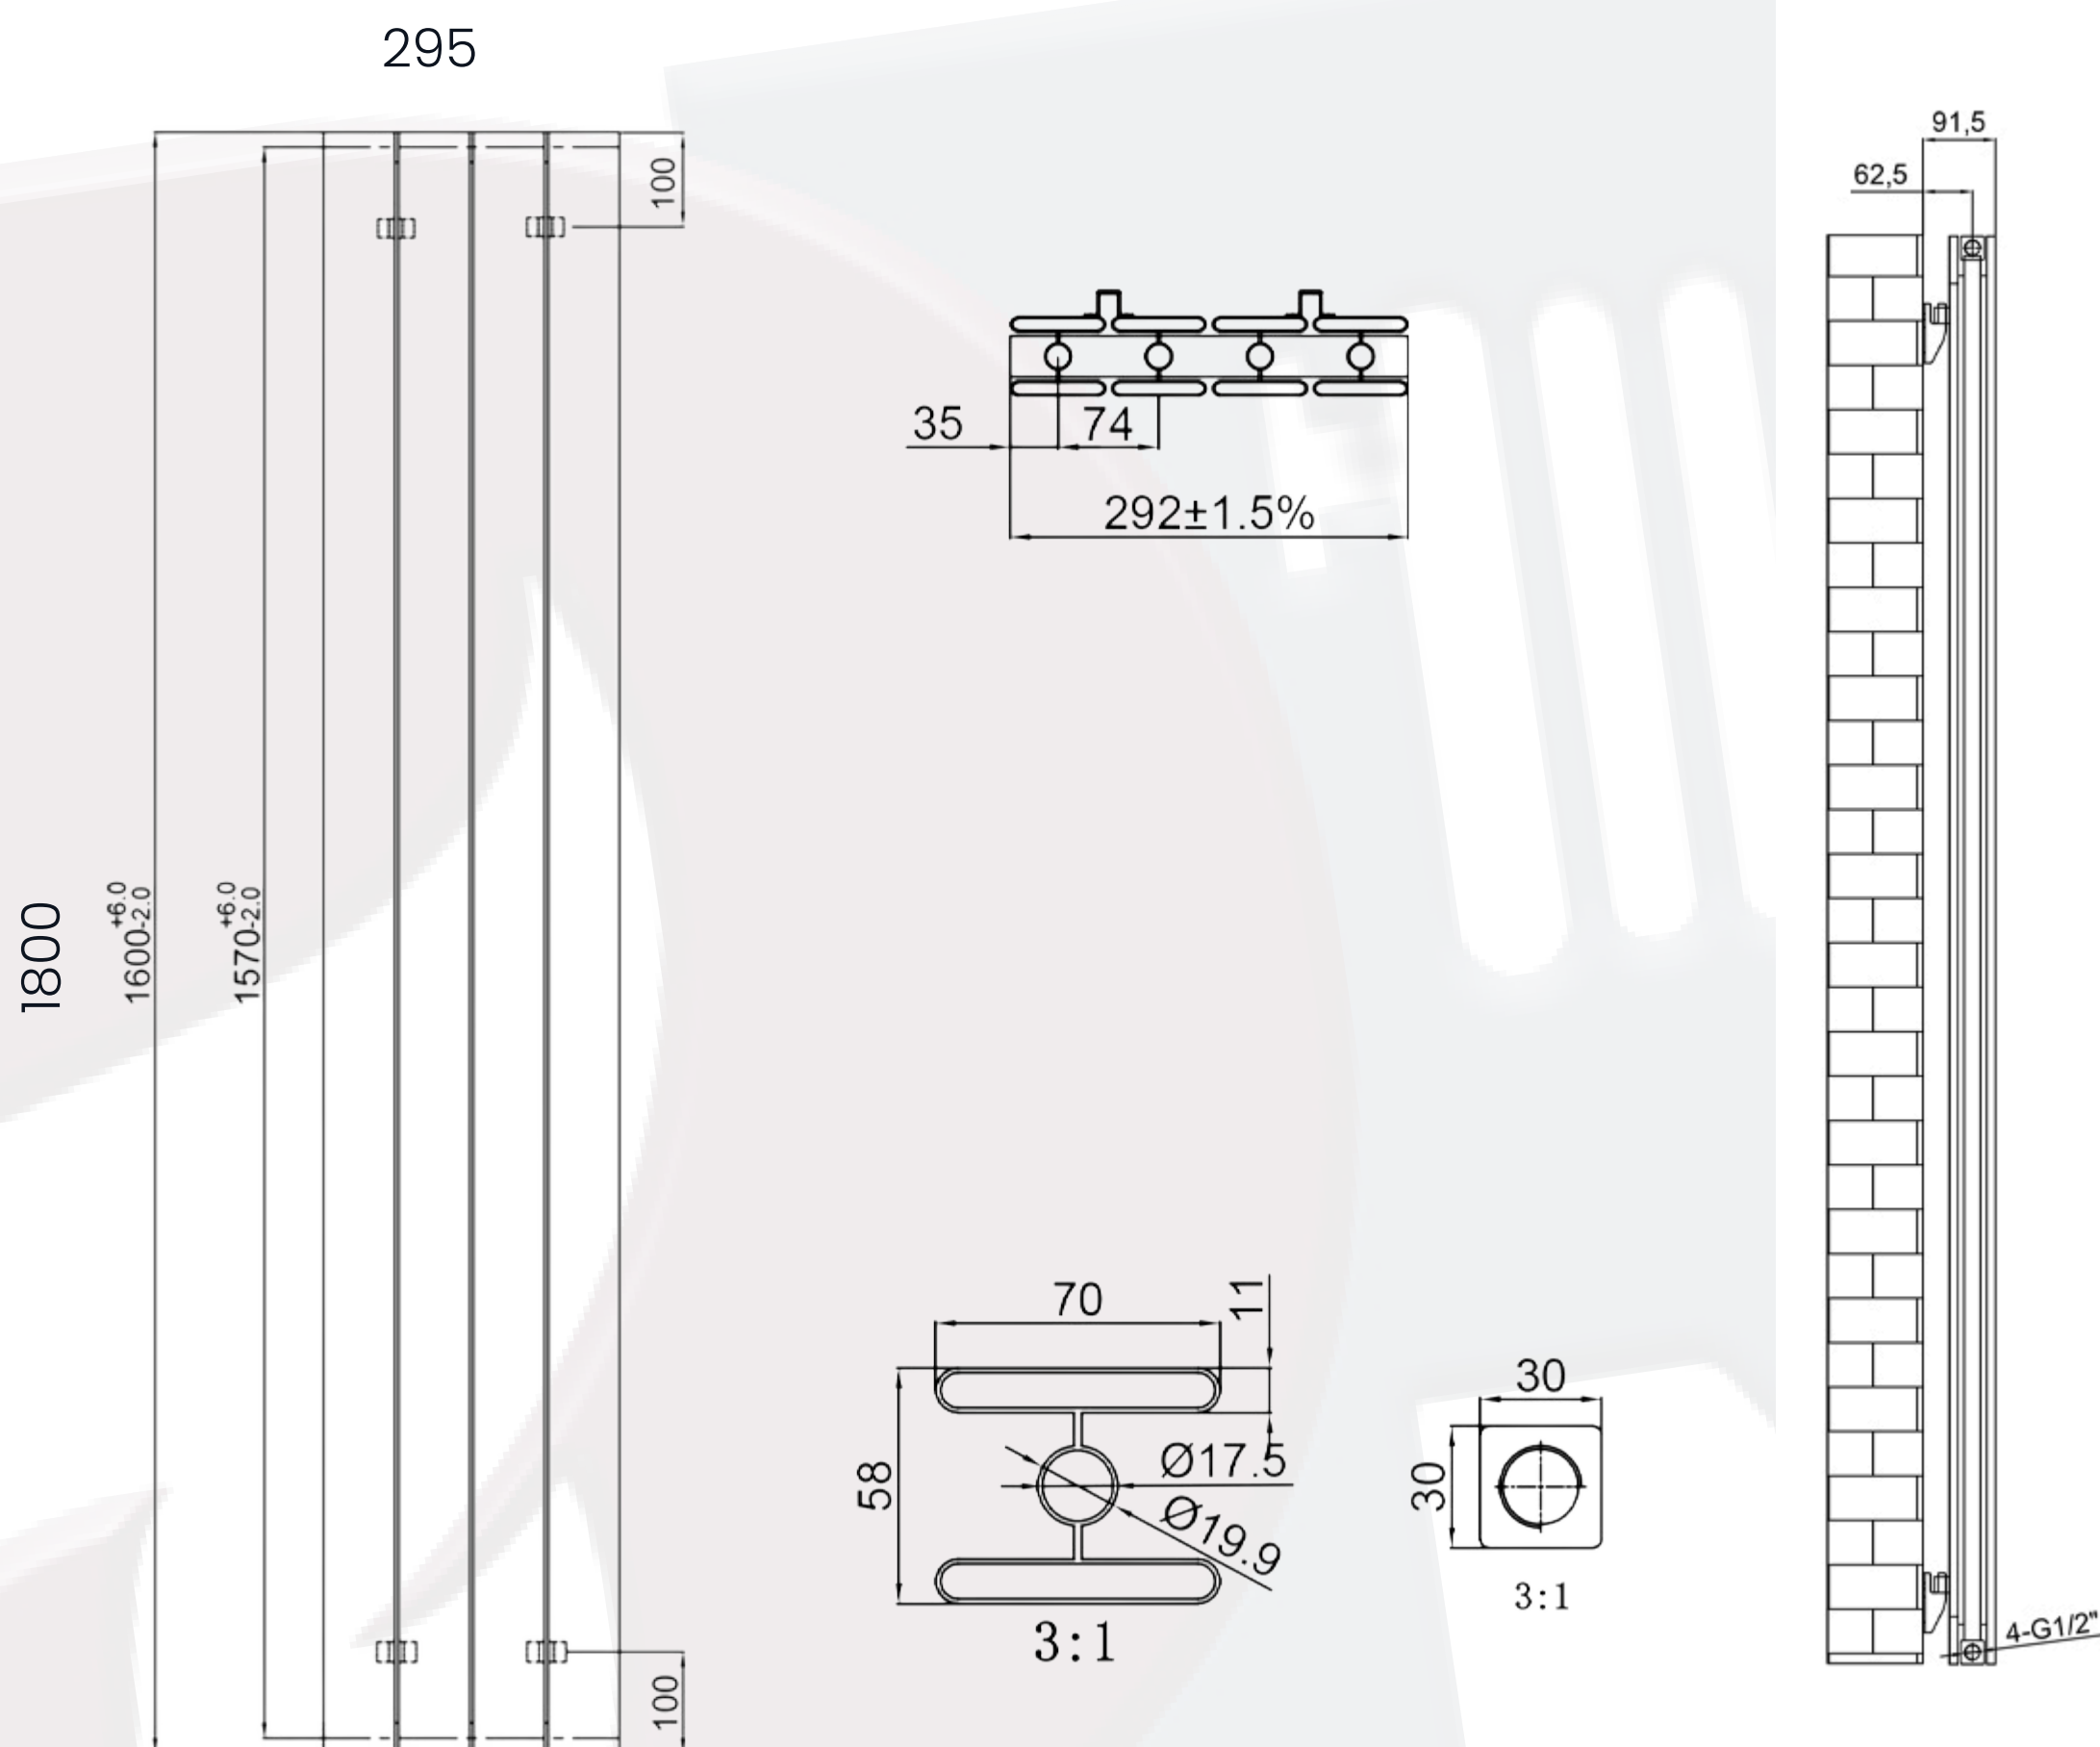

Clyde Data Sheet

1800 x 295mm White Designer Radiator

Height: 1800mm
No. Of Tubes: 4
Colour: White
BTU: @ Delta T50: 4902mm

Width: 295mm
Water Content: 295mm
Watts: 1437
@ Delta T60: 6275mm

All Direct Radiators are BOE and pipe centres are the radiator width plus 74mm.

Please note due to manufacturing tolerances pipe centres may vary by +/- 10mm, we recommend that pipe work is not altered until your radiator is on site.

All Clyde Radiators: **Test Pressure:** 13 bar **Max Operating Pressure:** 10 Bar