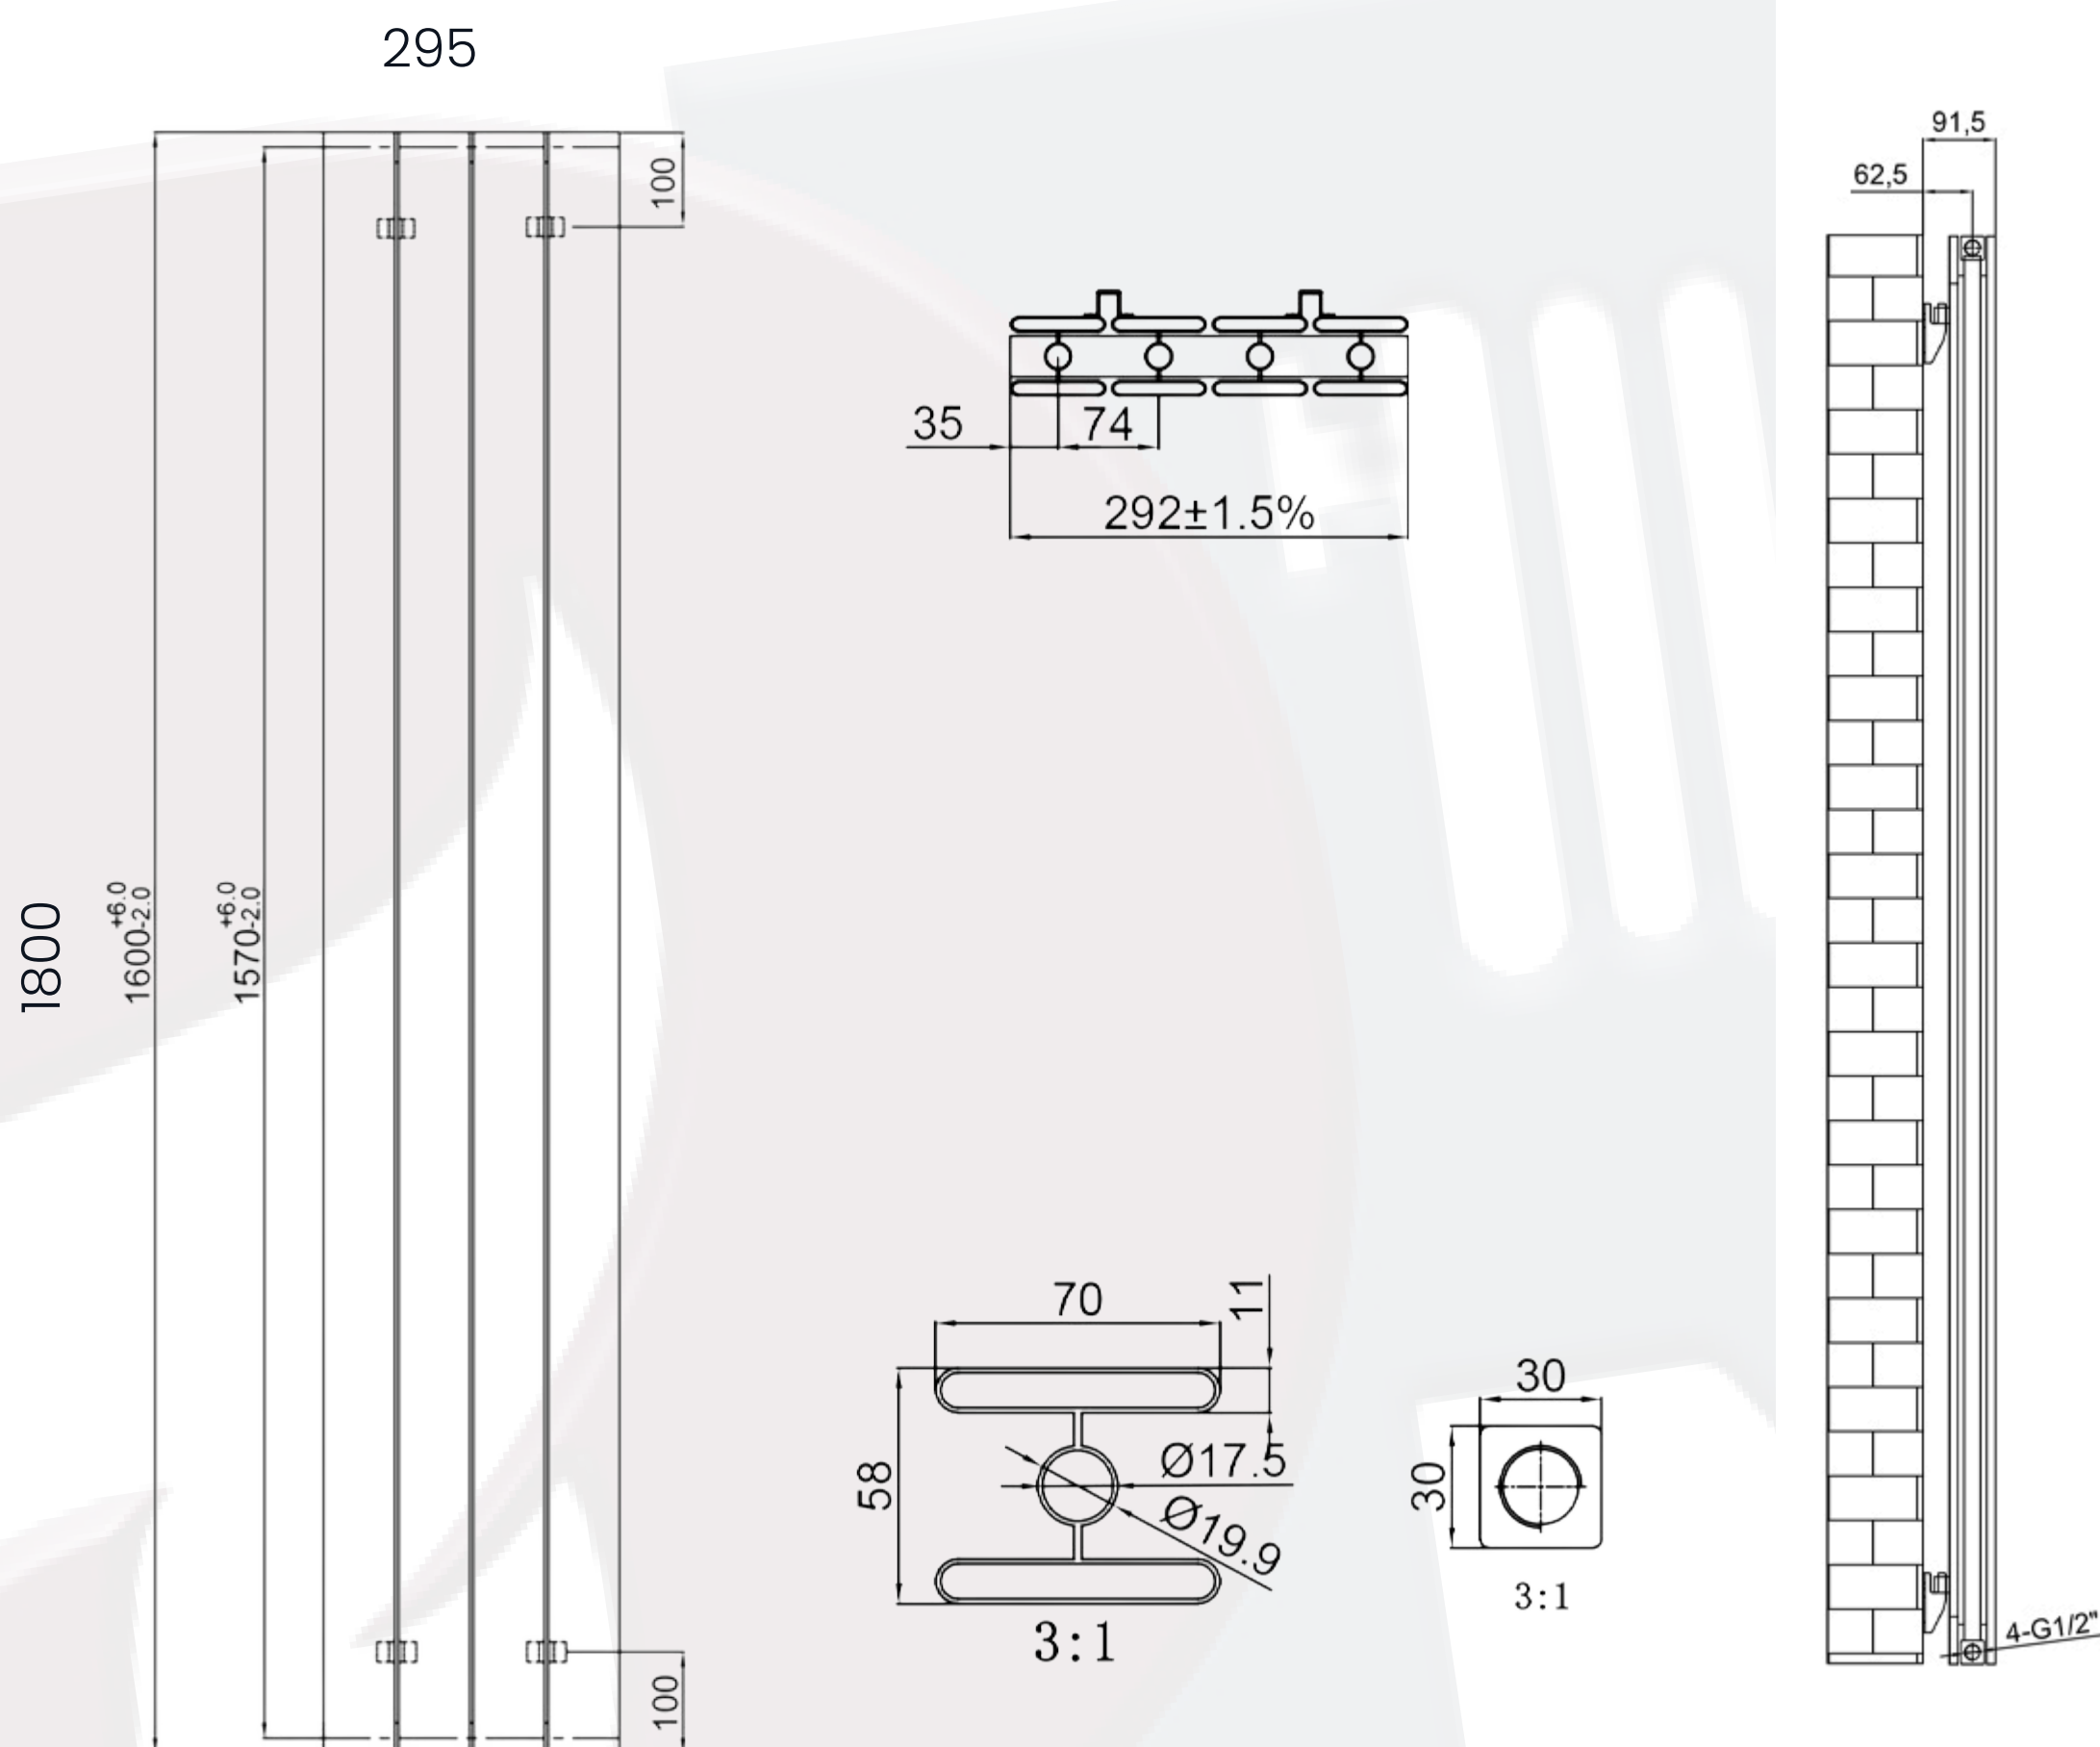

Clyde Data Sheet

1800 x 295mm Anthracite Designer Radiator

Height: 1800mm
No. Of Tubes: 4
Colour: Anthracite
BTU: @ Delta T50: 4902mm

Width: 295mm
Water Content: 295mm
Watts: 1437
@ Delta T60: 6275mm

All Direct Radiators are BOE and pipe centres are the radiator width plus 74mm.

Please note due to manufacturing tolerances pipe centres may vary by +/- 10mm, we recommend that pipe work is not altered until your radiator is on site.

All Clyde Radiators: **Test Pressure:** 13 bar **Max Operating Pressure:** 10 Bar