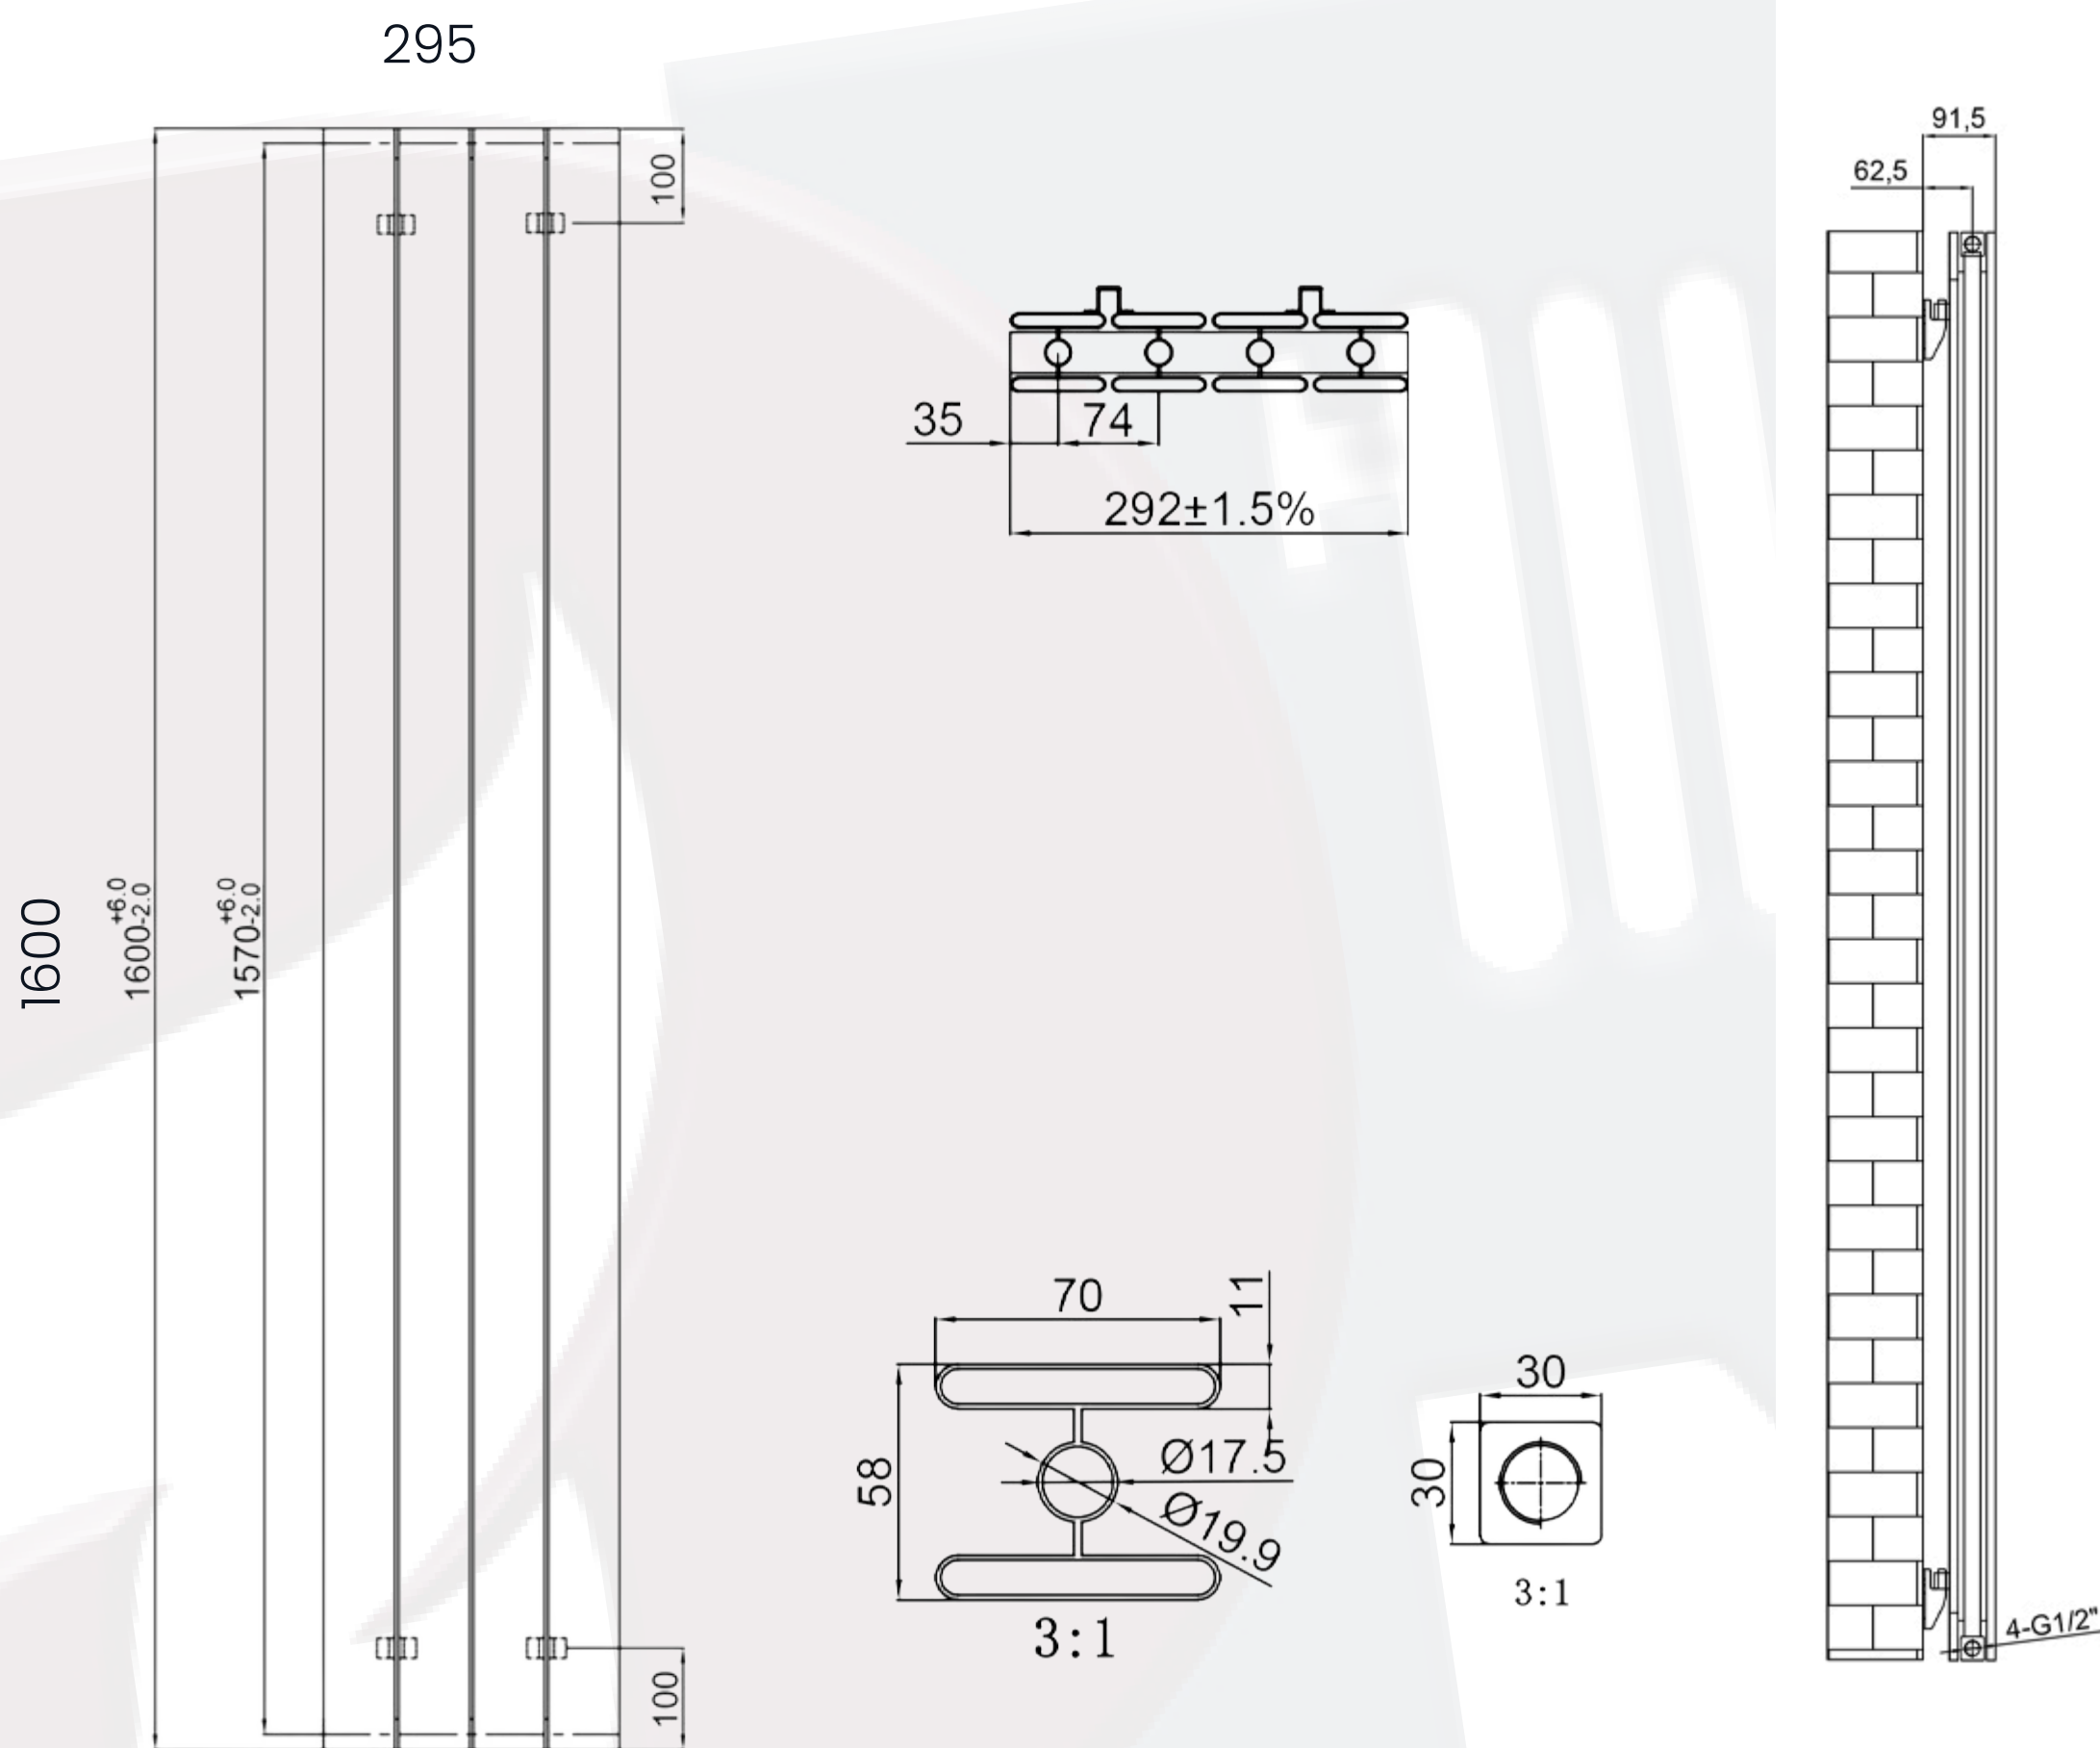

Clyde Data Sheet

1600 x 295mm Anthracite Designer Radiator

Height: 1600mm
No. Of Tubes: 4
Colour: Anthracite
BTU: @ Delta T50: 4357mm

Width: 295mm
Water Content: 295mm
Watts: 1277
@ Delta T60: 5577mm

All Direct Radiators are BOE and pipe centres are the radiator width plus 74mm.