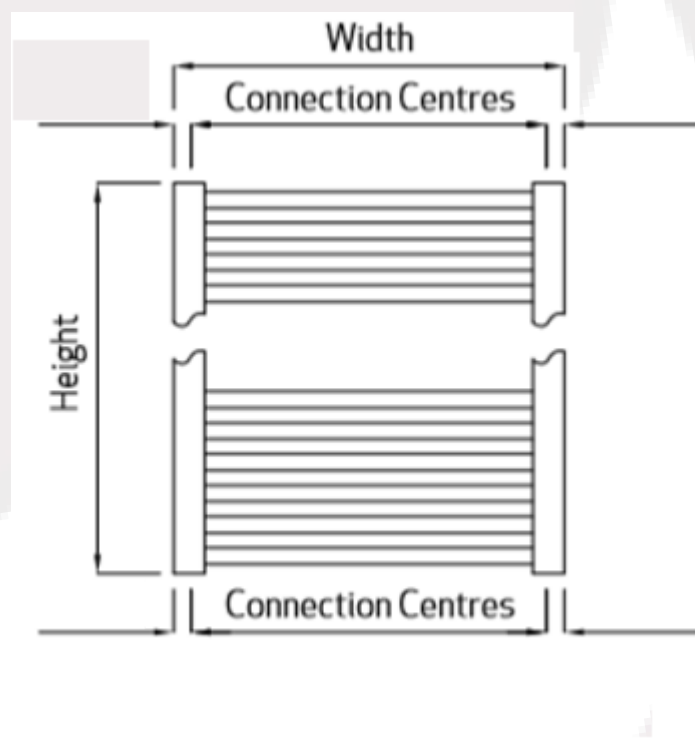

Please note due to manufacturing tolerances pipe centres may vary by +/- 10mm, we recommend that pipe work is not altered until your radiator is on site.

All Ayr Radiators: **Test Pressure:** 6.5 bar **Max Operating Pressure:** 5 Bar

www.directradiators.co.uk