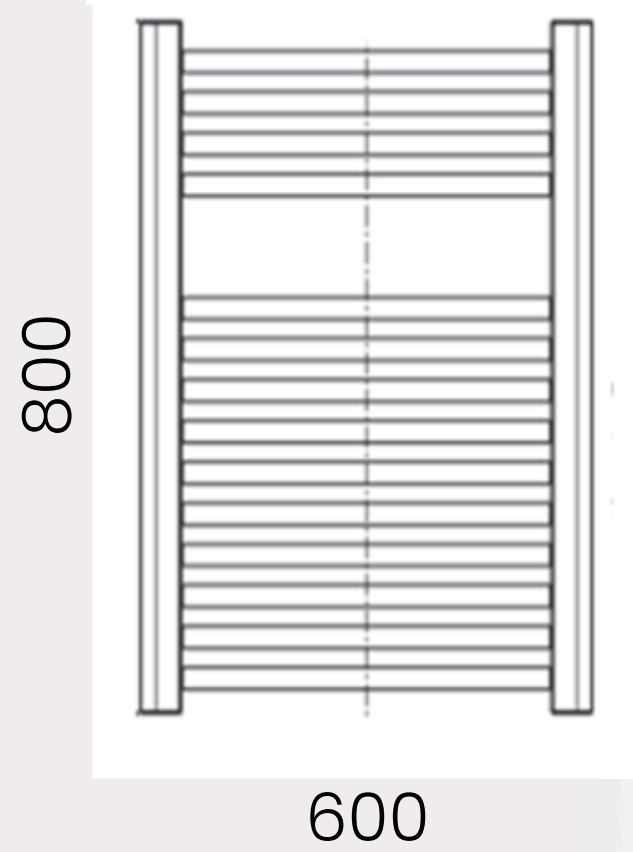

Please note due to manufacturing tolerances pipe centres may vary by +/- 10mm, we recommend that pipe work is not altered until your radiator is on site.

All Ayr Radiators: **Test Pressure:** 6.5 bar **Max Operating Pressure:** 5 Bar

www.directradiators.co.uk