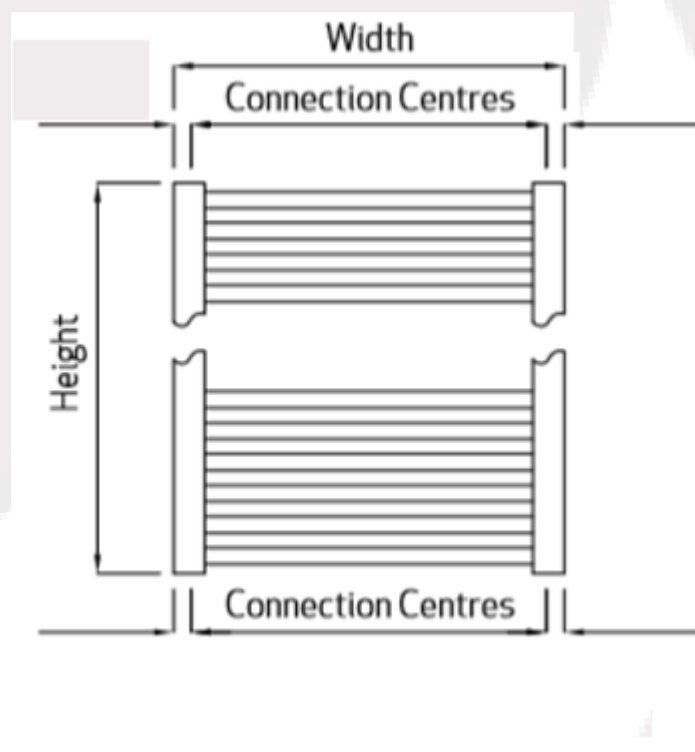

Ayr Data Sheet

800 x 600mm Straight 22mm Heated Towel Rail

Height: 800mm
No. Of Tubes: 14
Colour: Chrome
BTU: @ Delta T50: 921mm @ **Delta T60:** 1168mm

Width: 600mm
Water Content: 800mm
Watts: 270

Please note due to manufacturing tolerances pipe centres may vary by +/- 10mm, we recommend that pipe work is not altered until your radiator is on site.