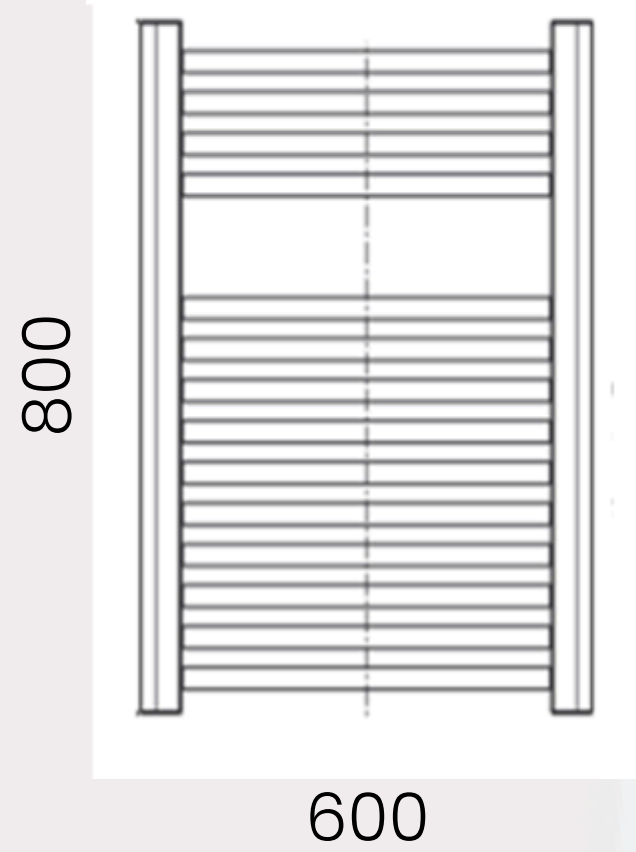

Ayr Data Sheet

800 x 600mm Straight 22mm Heated Towel Rail

Height: 800mm
No. Of Tubes: 14
Colour: Chrome
BTU: @ Delta T50: 921mm @ **Delta T60:** 1168mm

Width: 600mm
Water Content: 800mm
Watts: 270

Please note due to manufacturing tolerances pipe centres may vary by +/- 10mm, we recommend that pipe work is not altered until your radiator is on site.