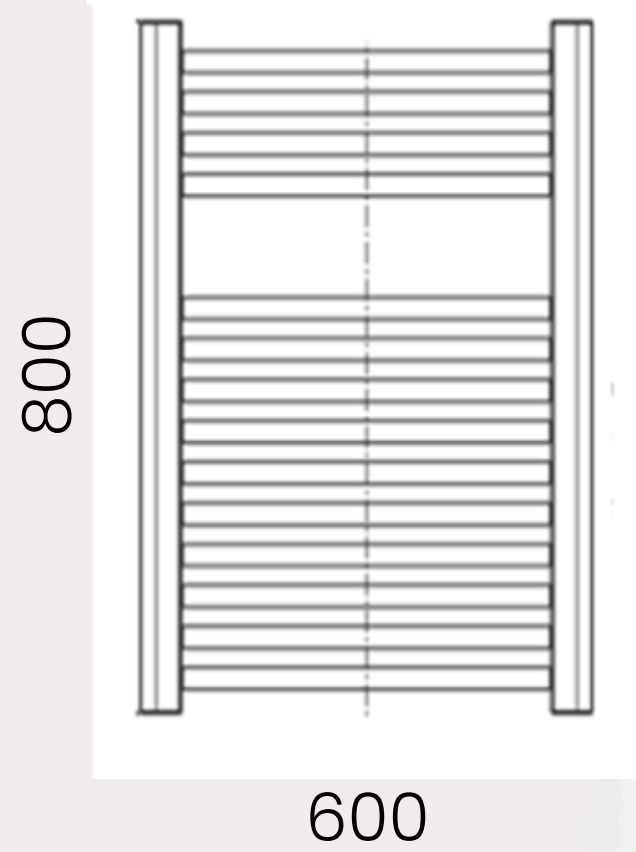

Please note due to manufacturing tolerances pipe centres may vary by +/- 10mm, we recommend that pipe work is not altered until your radiator is on site.

All Ayr Radiators: **Test Pressure:** 6.5 bar **Max Operating Pressure:** 5 Bar

www.directradiators.co.uk