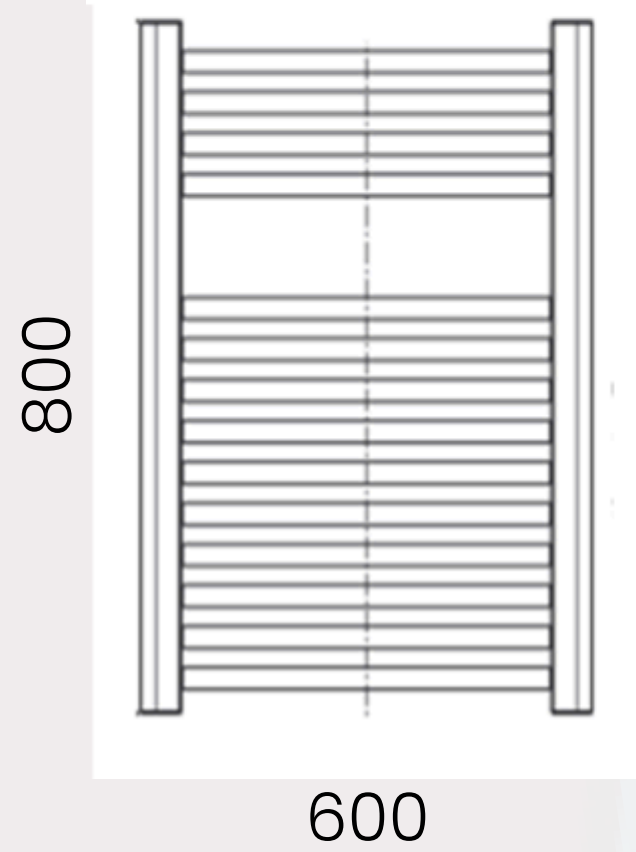

# Ayr Data Sheet

800 x 600mm Straight 22mm Heated Towel Rail

**Height:** 800mm  
**No. Of Tubes:** 14  
**Colour:** Anthracite  
**BTU: @ Delta T50:** 1385mm @ **Delta T60:** 1763mm

**Width:** 600mm  
**Water Content:** 800mm  
**Watts:** 409