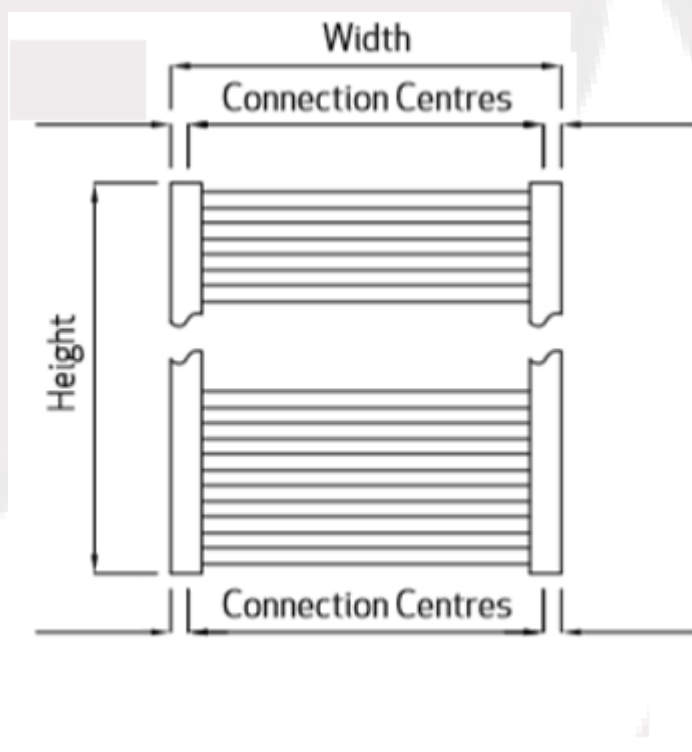

# Ayr Data Sheet

800 x 600mm Straight 22mm Heated Towel Rail

**Height:** 800mm  
**No. Of Tubes:** 14  
**Colour:** Anthracite  
**BTU: @ Delta T50:** 1385mm @ **Delta T60:** 1763mm

**Width:** 600mm  
**Water Content:** 800mm  
**Watts:** 409

Please note due to manufacturing tolerances pipe centres may vary by +/- 10mm, we recommend that pipe work is not altered until your radiator is on site.

All Ayr Radiators: **Test Pressure:** 6.5 bar **Max Operating Pressure:** 5 Bar