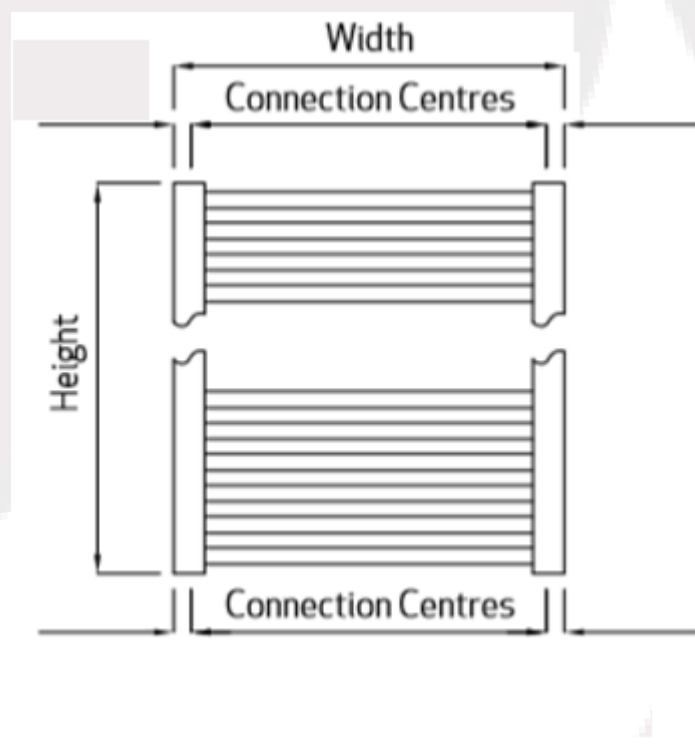

Please note due to manufacturing tolerances pipe centres may vary by +/- 10mm, we recommend that pipe work is not altered until your radiator is on site.

All Ayr Radiators: **Test Pressure:** 6.5 bar **Max Operating Pressure:** 5 Bar

www.directradiators.co.uk