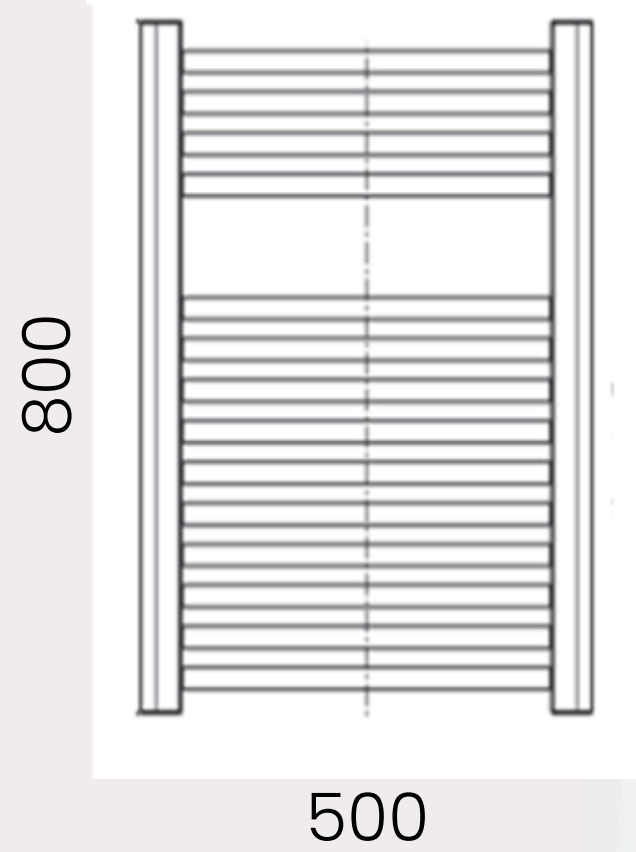

Please note due to manufacturing tolerances pipe centres may vary by +/- 10mm, we recommend that pipe work is not altered until your radiator is on site.

All Ayr Radiators: **Test Pressure:** 6.5 bar **Max Operating Pressure:** 5 Bar

www.directradiators.co.uk