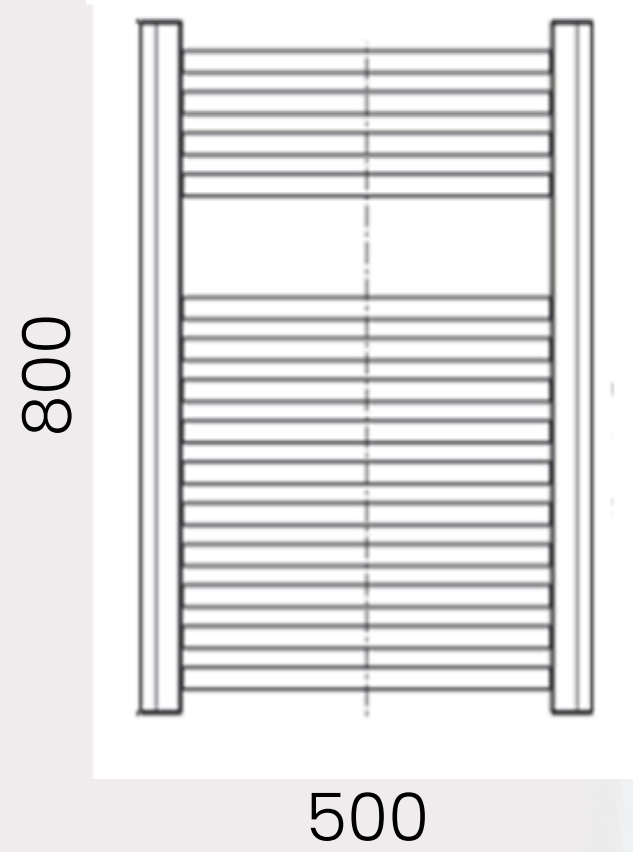

Please note due to manufacturing tolerances pipe centres may vary by +/- 10mm, we recommend that pipe work is not altered until your radiator is on site.

All Ayr Radiators: **Test Pressure:** 6.5 bar **Max Operating Pressure:** 5 Bar

www.directradiators.co.uk