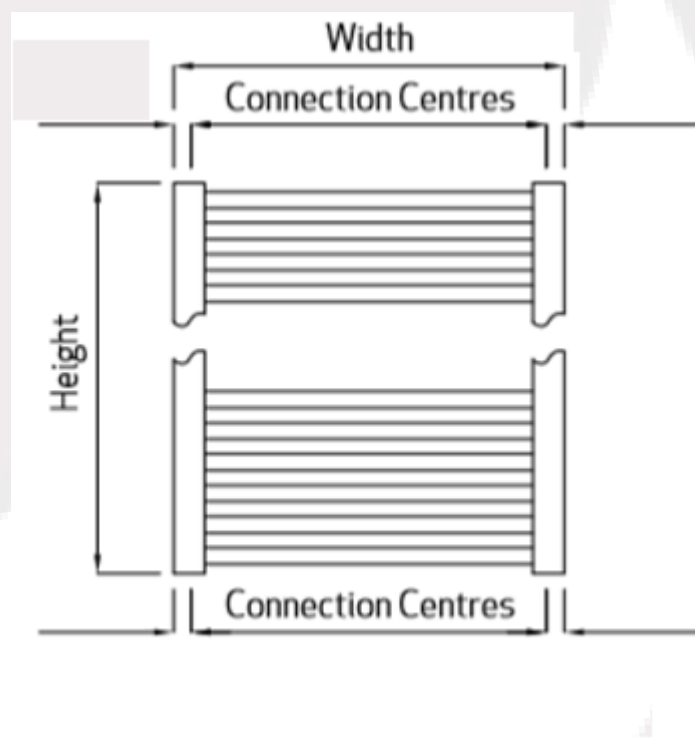

# Ayr Data Sheet

800 x 500mm Straight 22mm Heated Towel Rail

**Height:** 800mm  
**No. Of Tubes:** 14  
**Colour:** Anthracite  
**BTU: @ Delta T50:** 1200mm @ **Delta T60:** 1517mm

**Width:** 500mm  
**Water Content:** 800mm  
**Watts:** 364

Please note due to manufacturing tolerances pipe centres may vary by +/- 10mm, we recommend that pipe work is not altered until your radiator is on site.

All Ayr Radiators: **Test Pressure:** 6.5 bar **Max Operating Pressure:** 5 Bar