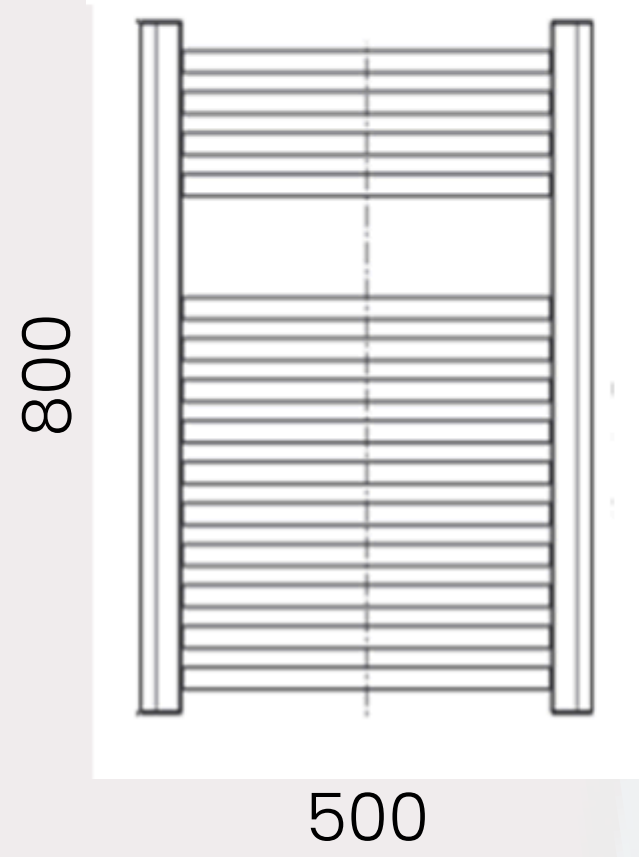

# Ayr Data Sheet

800 x 500mm Straight 22mm Heated Towel Rail

**Height:** 800mm  
**No. Of Tubes:** 14  
**Colour:** Anthracite  
**BTU: @ Delta T50:** 1200mm @ **Delta T60:** 1517mm

**Width:** 500mm  
**Water Content:** 800mm  
**Watts:** 364