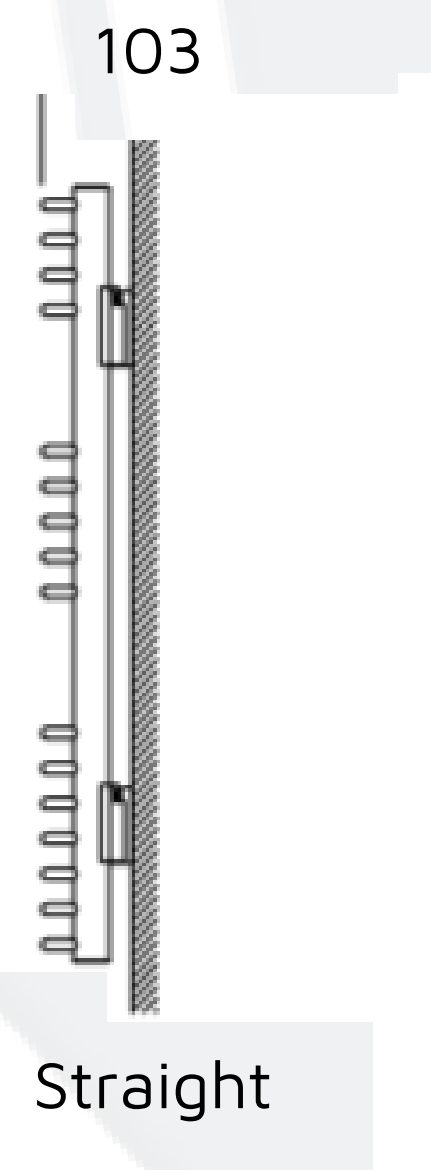

# Ayr Data Sheet

800 x 500mm Straight 22mm Heated Towel Rail

**Height:** 800mm  
**No. Of Tubes:** 14  
**Colour:** Anthracite  
**BTU: @ Delta T50:** 1200mm @ **Delta T60:** 1517mm

**Width:** 500mm  
**Water Content:** 800mm  
**Watts:** 364

Please note due to manufacturing tolerances pipe centres may vary by +/- 10mm, we recommend that pipe work is not altered until your radiator is on site.

All Ayr Radiators: **Test Pressure:** 6.5 bar **Max Operating Pressure:** 5 Bar