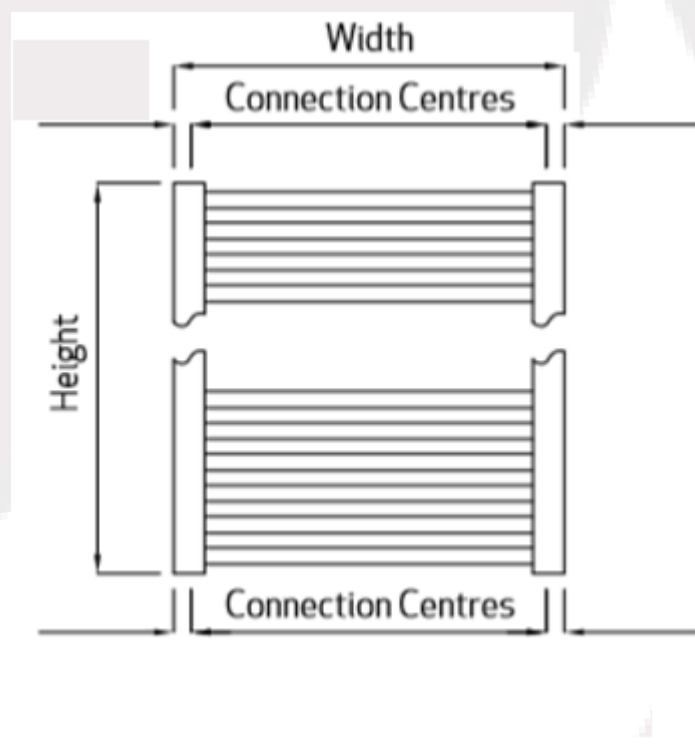

Ayr Data Sheet

1800 x 600mm Straight 22mm Heated Towel Rail

Height: 1800mm

No. Of Tubes: 30

Colour: White

BTU: @ Delta T50: 2837mm **@ Delta T60:** 3584mm

Width: 600mm

Water Content: 1800mm

Watts: 832

1800

600

103

Straight

Please note due to manufacturing tolerances pipe centres may vary by +/- 10mm, we recommend that pipe work is not altered until your radiator is on site.

All Ayr Radiators: **Test Pressure:** 6.5 bar **Max Operating Pressure:** 5 Bar