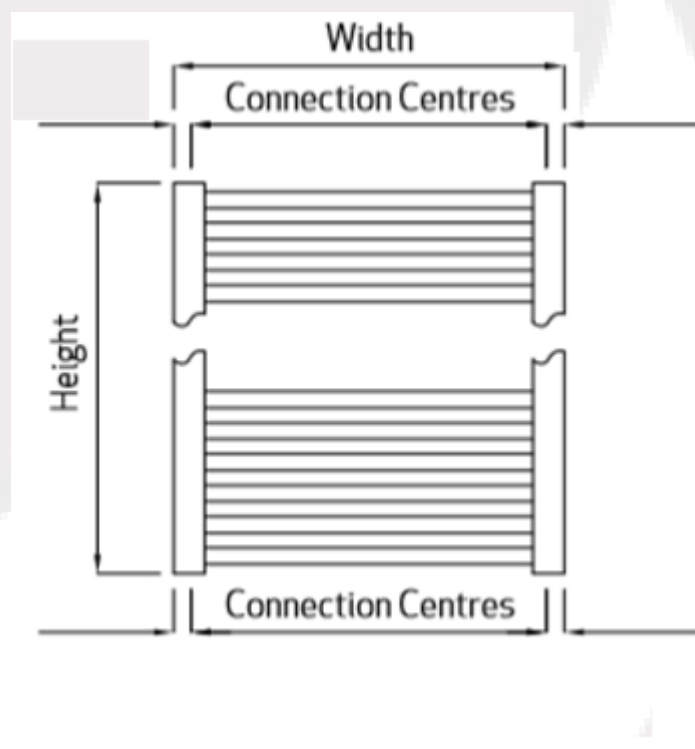

Ayr Data Sheet

1800 x 600mm Straight 22mm Heated Towel Rail

Height: 1800mm

No. Of Tubes: 30

Colour: Chrome

BTU: @ Delta T50: 1947mm **@ Delta T60:** 2469mm

Width: 600mm

Water Content: 1800mm

Watts: 571

1800

600

103

Straight

Please note due to manufacturing tolerances pipe centres may vary by +/- 10mm, we recommend that pipe work is not altered until your radiator is on site.

All Ayr Radiators: **Test Pressure:** 6.5 bar **Max Operating Pressure:** 5 Bar