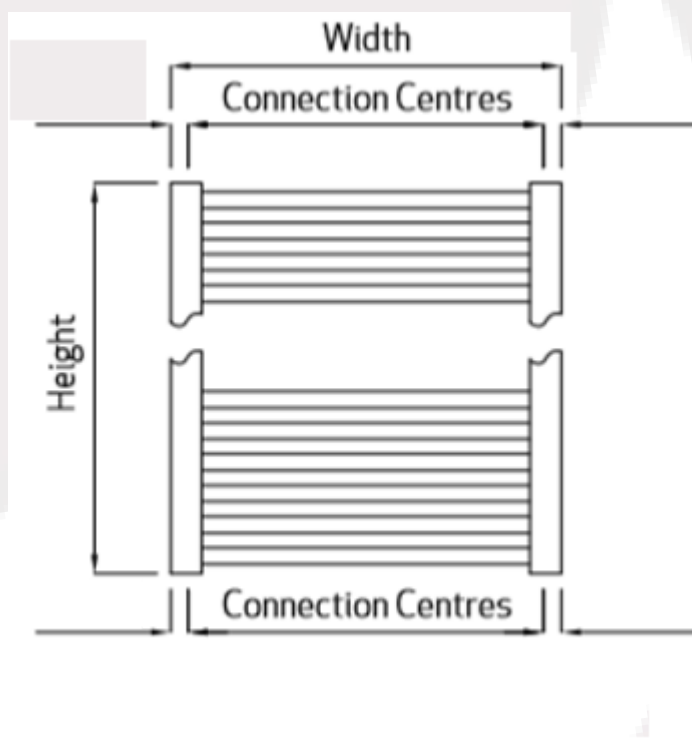

Ayr Data Sheet

1800 x 600mm Straight 22mm Heated Towel Rail

Height: 1800mm
No. Of Tubes: 30
Colour: Black
BTU: @ Delta T50: 2837mm @ **Delta T60:** 3584mm

Width: 600mm
Water Content: 1800mm
Watts: 832

1800

600

103

Straight

Please note due to manufacturing tolerances pipe centres may vary by +/- 10mm, we recommend that pipe work is not altered until your radiator is on site.

All Ayr Radiators: **Test Pressure:** 6.5 bar **Max Operating Pressure:** 5 Bar