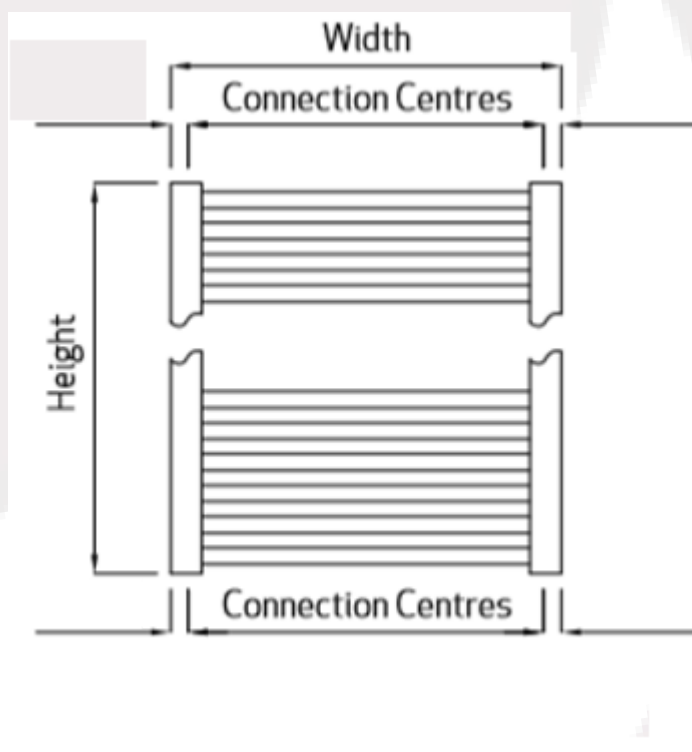

# Ayr Data Sheet

1800 x 600mm Straight 22mm Heated Towel Rail

**Height:** 1800mm  
**No. Of Tubes:** 30  
**Colour:** Anthracite  
**BTU: @ Delta T50:** 2837mm

**Width:** 600mm  
**Water Content:** 1800mm  
**Watts:** 832  
**BTU: @ Delta T60:** 3584mm

1800

600

103

Straight

Please note due to manufacturing tolerances pipe centres may vary by +/- 10mm, we recommend that pipe work is not altered until your radiator is on site.

All Ayr Radiators: **Test Pressure:** 6.5 bar **Max Operating Pressure:** 5 Bar