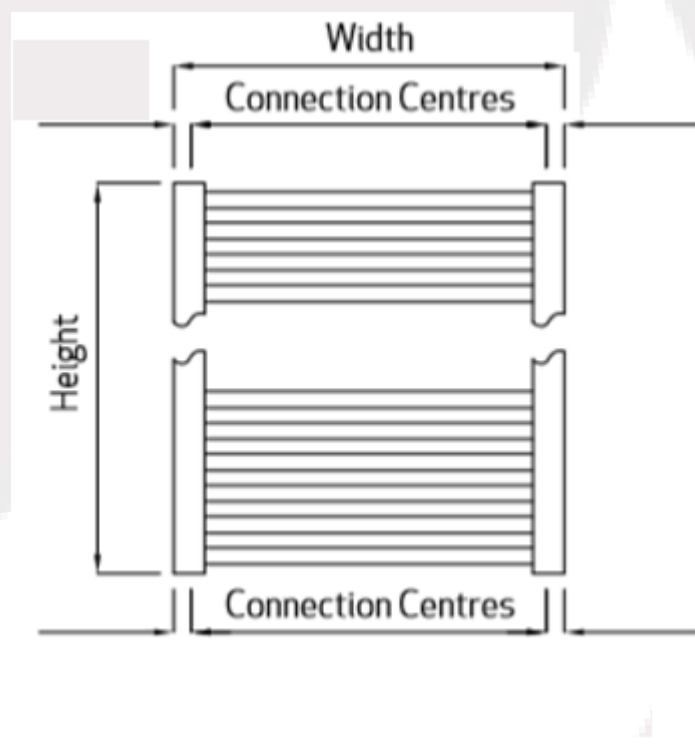

Ayr Data Sheet

1800 x 500mm Straight 22mm Heated Towel Rail

Height: 1800mm

No. Of Tubes: 30

Colour: White

BTU: @ Delta T50: 2448mm **@ Delta T60:** 3096mm

Width: 500mm

Water Content: 1800mm

Watts: 718

1800

500

103

Straight

Please note due to manufacturing tolerances pipe centres may vary by +/- 10mm, we recommend that pipe work is not altered until your radiator is on site.

All Ayr Radiators: **Test Pressure:** 6.5 bar **Max Operating Pressure:** 5 Bar