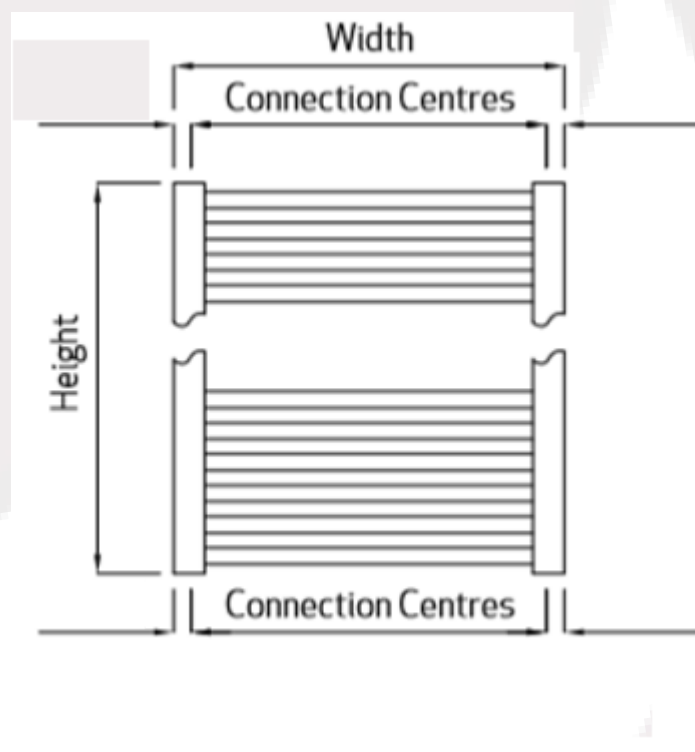

# Ayr Data Sheet

1800 x 500mm Straight 22mm Heated Towel Rail

**Height:** 1800mm

**No. Of Tubes:** 30

**Colour:** Chrome

**BTU: @ Delta T50:** 1681mm @ **Delta T60:** 2132mm

**Width:** 500mm

**Water Content:** 1800mm

**Watts:** 493

1800

500

103

Straight

Please note due to manufacturing tolerances pipe centres may vary by +/- 10mm, we recommend that pipe work is not altered until your radiator is on site.

All Ayr Radiators: **Test Pressure:** 6.5 bar **Max Operating Pressure:** 5 Bar