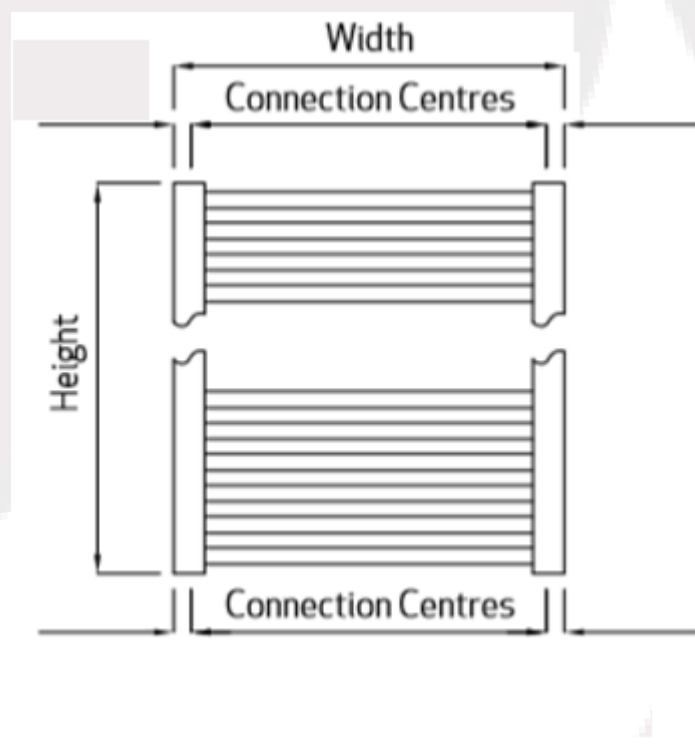

Ayr Data Sheet

1800 x 500mm Straight 22mm Heated Towel Rail

Height: 1800mm

No. Of Tubes: 30

Colour: Black

BTU: @ Delta T50: 2448mm **@ Delta T60:** 3096mm

Width: 500mm

Water Content: 1800mm

Watts: 718

1800

500

103

Straight

Please note due to manufacturing tolerances pipe centres may vary by +/- 10mm, we recommend that pipe work is not altered until your radiator is on site.

All Ayr Radiators: **Test Pressure:** 6.5 bar **Max Operating Pressure:** 5 Bar