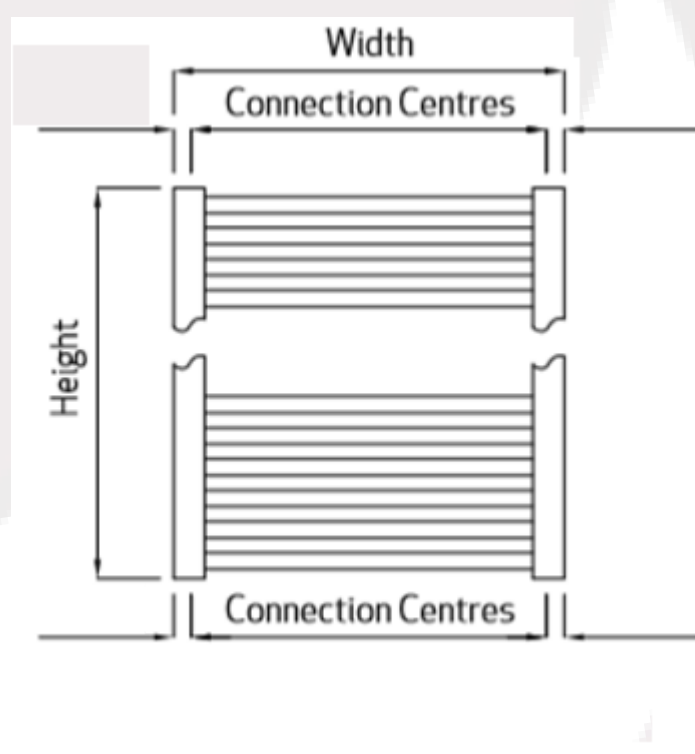

# Ayr Data Sheet

1800 x 500mm Straight 22mm Heated Towel Rail

**Height:** 1800mm  
**No. Of Tubes:** 30  
**Colour:** Anthracite  
**BTU: @ Delta T50:** 2448mm

**Width:** 500mm  
**Water Content:** 1800mm  
**Watts:** 718  
**BTU: @ Delta T60:** 3096mm

1800

500

103

Straight

Please note due to manufacturing tolerances pipe centres may vary by +/- 10mm, we recommend that pipe work is not altered until your radiator is on site.

All Ayr Radiators: **Test Pressure:** 6.5 bar **Max Operating Pressure:** 5 Bar