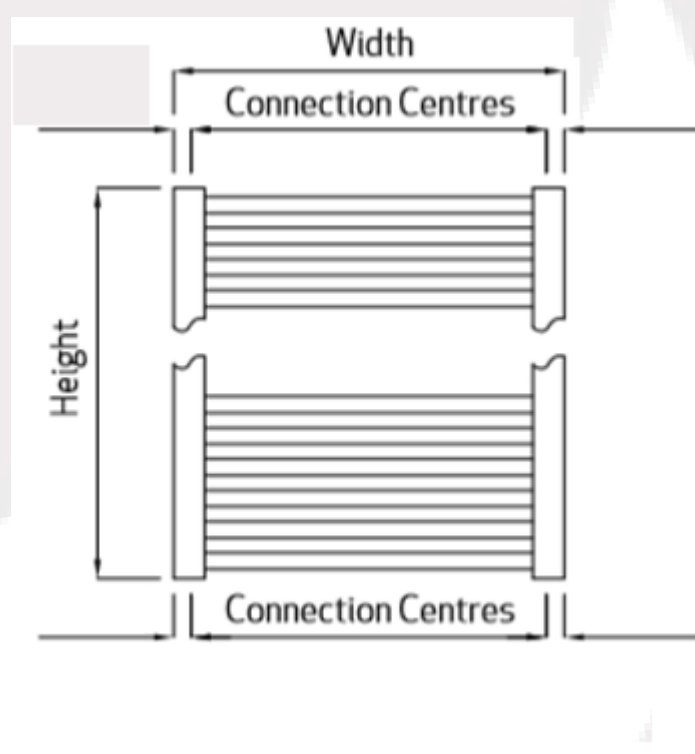

# Ayr Data Sheet

1800 x 400mm Straight 22mm Heated Towel Rail

**Height:** 1800mm

**No. Of Tubes:** 26

**Colour:** Chrome

**BTU: @ Delta T50:** 1415mm @ **Delta T60:** 1794mm

**Width:** 400mm

**Water Content:** 1800mm

**Watts:** 415

1800

400

103

Straight

Please note due to manufacturing tolerances pipe centres may vary by +/- 10mm, we recommend that pipe work is not altered until your radiator is on site.

All Ayr Radiators: **Test Pressure:** 6.5 bar **Max Operating Pressure:** 5 Bar