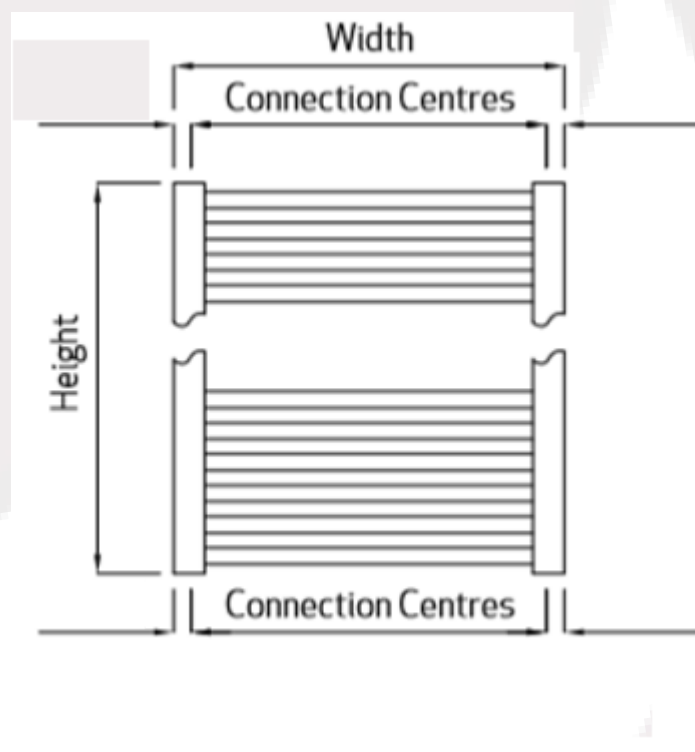

Ayr Data Sheet

1500 x 600mm Straight 22mm Heated Towel Rail

Height: 1500mm

No. Of Tubes: 26

Colour: Chrome

BTU: @ Delta T50: 1667mm **@ Delta T60:** 2114mm

Width: 600mm

Water Content: 1500mm

Watts: 489

1500

600

103

Straight

Please note due to manufacturing tolerances pipe centres may vary by +/- 10mm, we recommend that pipe work is not altered until your radiator is on site.

All Ayr Radiators: **Test Pressure:** 6.5 bar **Max Operating Pressure:** 5 Bar