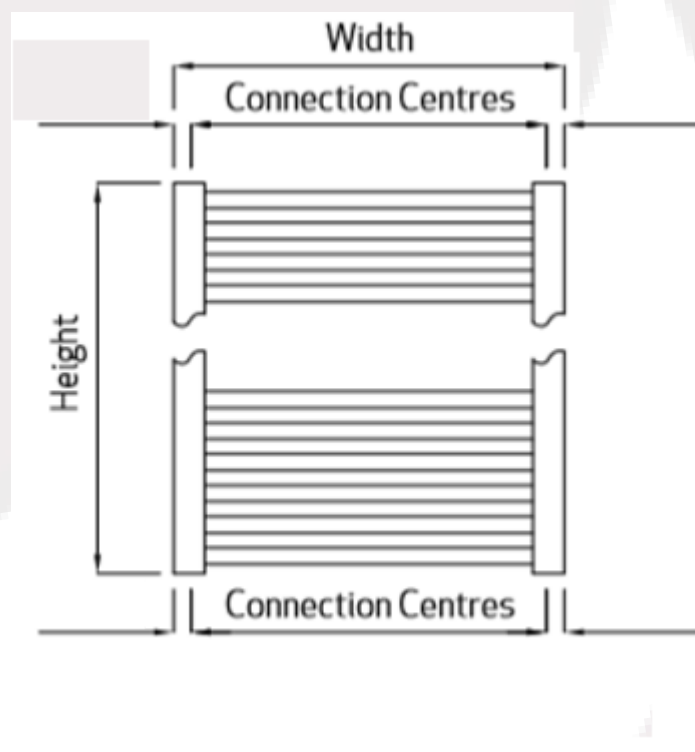

Ayr Data Sheet

1500 x 600mm Straight 22mm Heated Towel Rail

Height: 1500mm

No. Of Tubes: 26

Colour: Black

BTU: @ Delta T50: 2428mm **@ Delta T60:** 3074mm

Width: 600mm

Water Content: 1500mm

Watts: 712

1500

600

103

Straight

Please note due to manufacturing tolerances pipe centres may vary by +/- 10mm, we recommend that pipe work is not altered until your radiator is on site.

All Ayr Radiators: **Test Pressure:** 6.5 bar **Max Operating Pressure:** 5 Bar